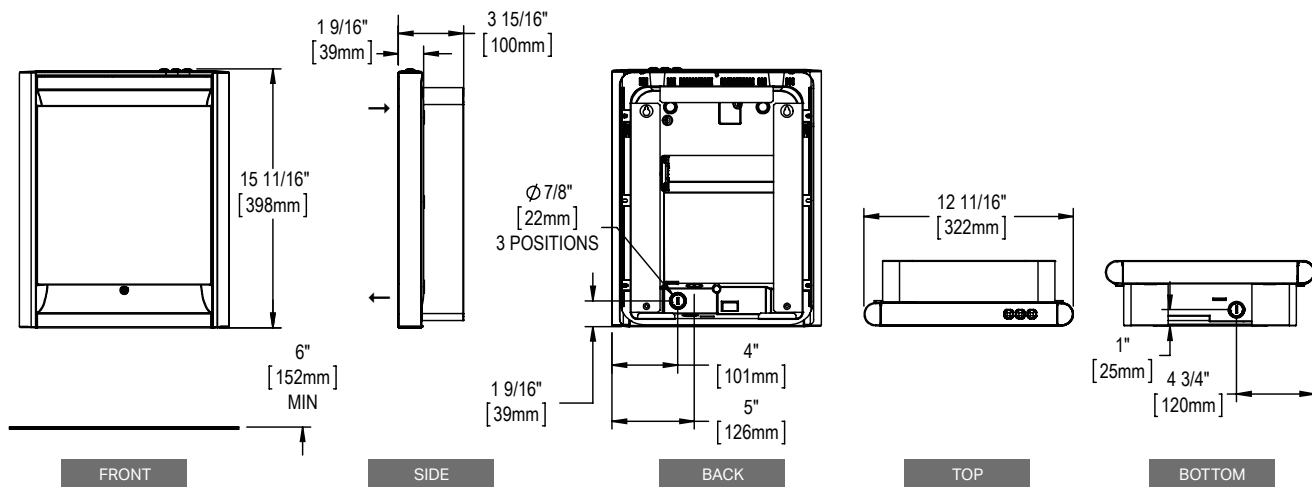

TECHNICAL DRAWINGS

Stelpro reserves the right to modify descriptions, manufacturing specifications or prices without prior notice. No returns accepted on optional-colour products. For all the latest models and prices, please refer to our website at www.stelpro.com.