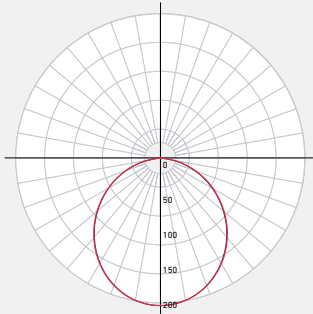

LIGHT DISTRIBUTION

CONSTRUCTION

Lens Frosted	Type of optics Flat lens	Type of LED Back lit SMD
Lens material Acrylic	Housing material Cast aluminum	Cut hole size Ø4"

RATINGS

Placement Indoor/Outdoor	Lifespan 50,000 hrs.	FT rating -
Location Wet	Certifications ETL, FCC, ICES, ES IC, ASTM E283-04	Operating temperature -20° to 40° C

WHAT'S IN THE BOX

- LED recessed fixture
- E26 socket adapter
- Spring clips for can installation
- Mounting hardware
- Instruction sheet

ACCESSORIES

-

ADAPTERS

-