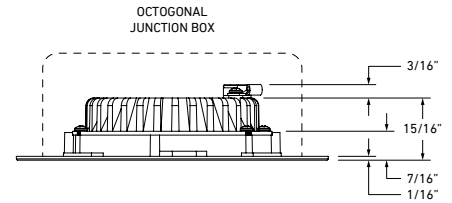

QUICK SPECS

SIZE	WATTS	DELIVERED LUMENS	COLOR °T	CRI	VOLTAGE	BEAM ANGLE	FINISH
4"	9W	550lm	3000K	90	120V	110°	☐ White ☐ Satin Nickel ☐ Black