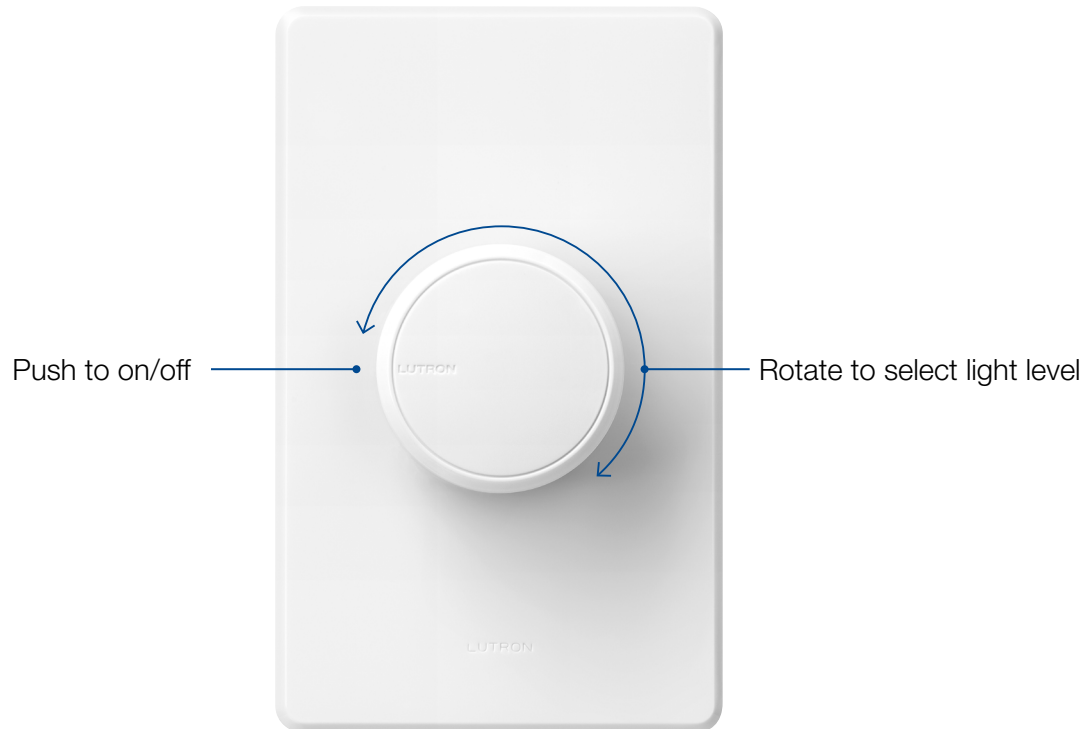

NEW!

Dalia LED+ Dimmer

Classic design

Fits with any home décor, multiple faceplate and knob color options blend with any room or style

LED+ advanced technology

Provides superior dimming of LED, halogen, and incandescent bulbs

Works with existing wiring

Works in homes of any age, because it doesn't require a neutral wire

SoftGlow locator light

Helps you find the dimmer in the dark

lutron.com/dalia

 **LUTRON**

Product information

Load type	150W dimmable LED, 600W incandescent/halogen
Application	Single pole and 3-way
Available colors	White, Ivory, Light Almond, Black
Advanced features	Easy to adjust dimming range lever to improve bulb performance