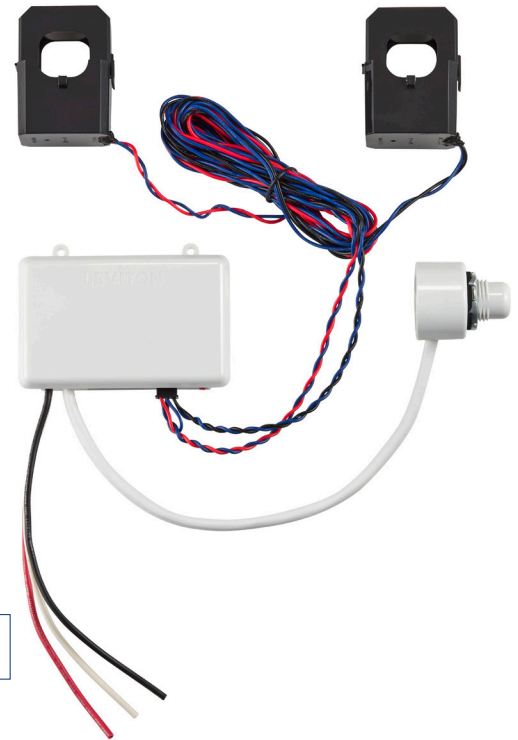

Load Center Whole Home Energy Monitor and Current Transformers

APPLICATION

Leviton's Whole Home Energy Monitor (LWHEM) is the smart solution for your home's electrical system. It provides real-time, whole-home energy use data, including consumption from the grid, and production from alternate energy sources such as solar, battery, or generator. Paired with 2nd Gen Smart Circuit Breakers, the LWHEM provides unparalleled control of your Load Center, including the ability to remotely turn circuit breakers OFF and ON, and schedule circuit activity based on day/time.

The Whole Home Energy Monitor includes one pair of Smart Mains Metering Accessory (LSMMA) CTs to monitor the Load Center's service mains, and can support up to two additional pairs of LSMMA CTs to monitor alternate energy sources for an aggregate view of energy consumption and production.

OUR MOST ADVANCED ENERGY MONITOR

Leviton's 2nd Gen Smart Load Center portfolio provides the most modular and cost-effective way to integrate the home electrical system with an Automatic Transfer Switch, eliminating the need for a secondary Essential Loads Panel, and allowing users to prioritize which circuits to install Smart Circuit Breakers on. Users can configure 2nd Gen Smart Circuit Breakers installed on high-current loads as nonessential to automatically shed them when compatible generator power is active, preserving energy for essential circuits in the home.

INFORMED AND SECURE

Anomaly detection technology sends alerts via the My Leviton app if a circuit is drawing power for an unusual length of time, so homeowners can prevent a disaster from happening, even when they aren't home.