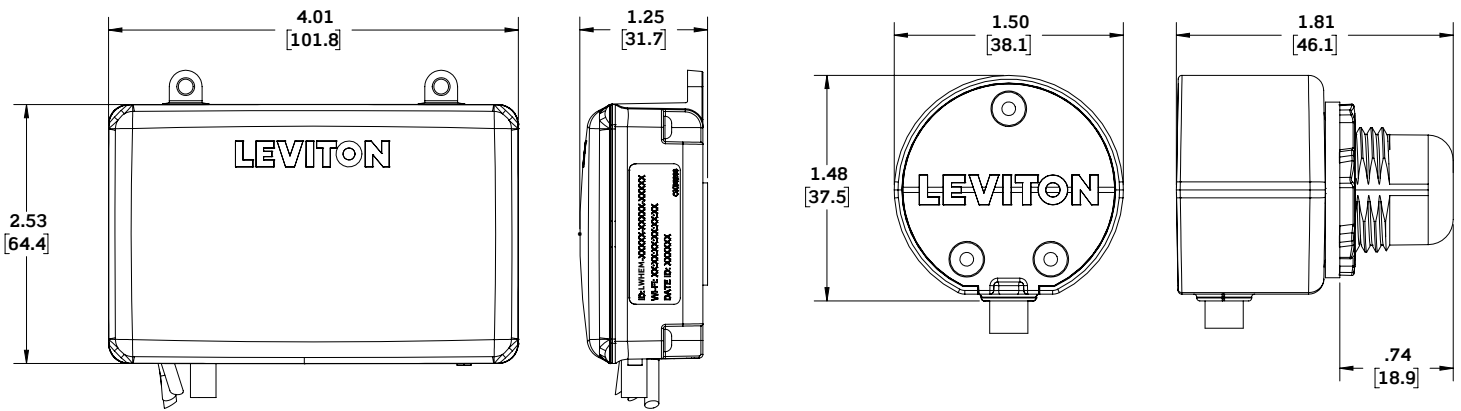

WARRANTY

- Two-Year Limited Warranty

LWHEM DIMENSIONAL DRAWINGS

LWHEM WIRING DIAGRAM FOR POWER CONNECTION

LEVITON WHOLE HOME ENERGY MONITOR AND CTS

PRODUCT SPECIFICATIONS

LWHEM WIRING DIAGRAM FOR MOUNTING

LSMMA WIRING DIAGRAM FOR MAIN