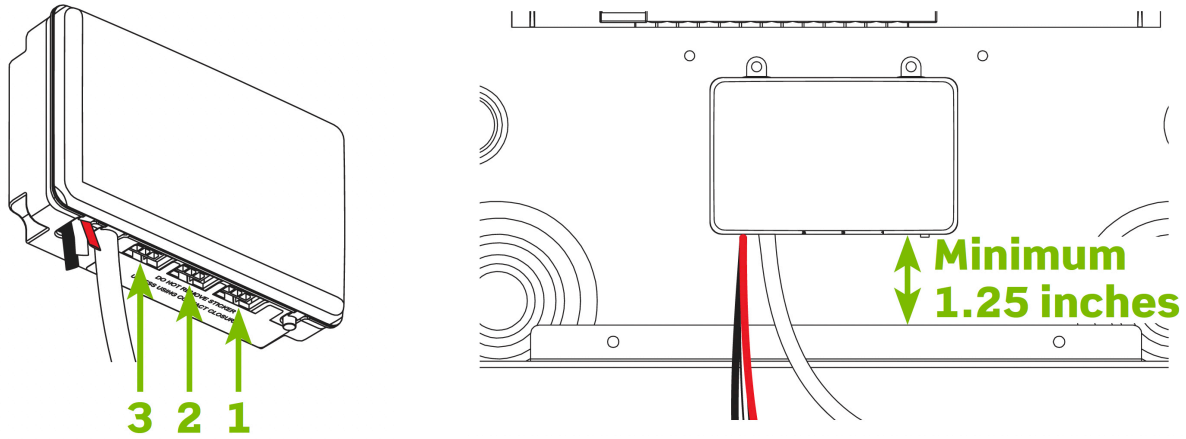

WARRANTY

- Two-Year Limited Warranty

LWHEM DIMENSIONAL DRAWINGS

LWHEM WIRING DIAGRAM FOR POWER CONNECTION

LEVITON WHOLE HOME ENERGY MONITOR AND CTS

PRODUCT SPECIFICATIONS

LWHEM WIRING DIAGRAM FOR MOUNTING

LSMMA WIRING DIAGRAM FOR MAIN