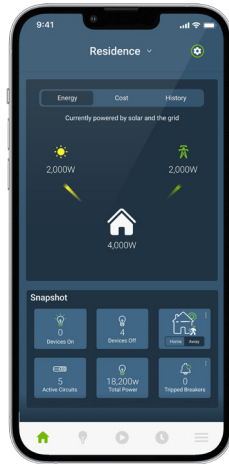

Load Center Whole Home Energy Monitor and Current Transformers

APPLICATION

Leviton's Whole Home Energy Monitor (LWHEM) is the smart solution for your home's electrical system. It provides real-time, whole-home energy use data, including consumption from the grid, and production from alternate energy sources such as solar, battery, or generator. Paired with 2nd Gen Smart Circuit Breakers, the LWHEM provides unparalleled control of your Load Center, including the ability to remotely turn circuit breakers OFF and ON, and schedule circuit activity based on day/time.

The Whole Home Energy Monitor includes one pair of Smart Mains Metering Accessory (LSMMA) CTs to monitor the Load Center's service mains, and can support up to two additional pairs of LSMMA CTs to monitor alternate energy sources for an aggregate view of energy consumption and production.