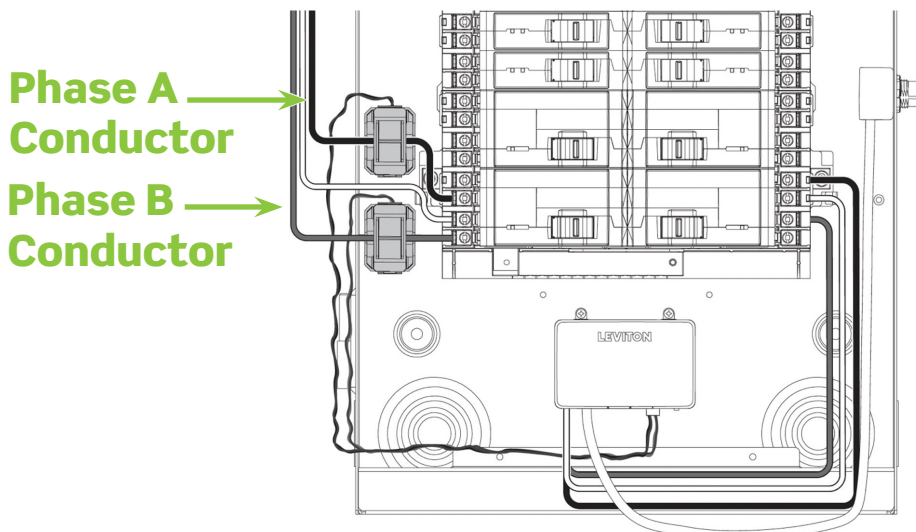

WARRANTY

- Two-Year Limited Warranty

LWHEM DIMENSIONAL DRAWINGS

LWHEM WIRING DIAGRAM FOR POWER CONNECTION

LEVITON WHOLE HOME ENERGY MONITOR AND CTS

PRODUCT SPECIFICATIONS

LWHEM WIRING DIAGRAM FOR MOUNTING

LSMMA WIRING DIAGRAM FOR MAIN

LSMMA WIRING DIAGRAM FOR ALTERNATE ENERGY SOURCE(S)

PRODUCT SPECIFICATIONS

AGENCY STANDARDS

- C-ETL-US
- This device complies with Industry Canada license-exempt RSS standard(s). Operation is subject to the following two conditions: (1) this device may not cause interference, and (2) this device must accept any interference, including interference that may cause undesired operation of the device.
- Wi-Fi CERTIFIED™
- Complies with FCC Part 15, Class B