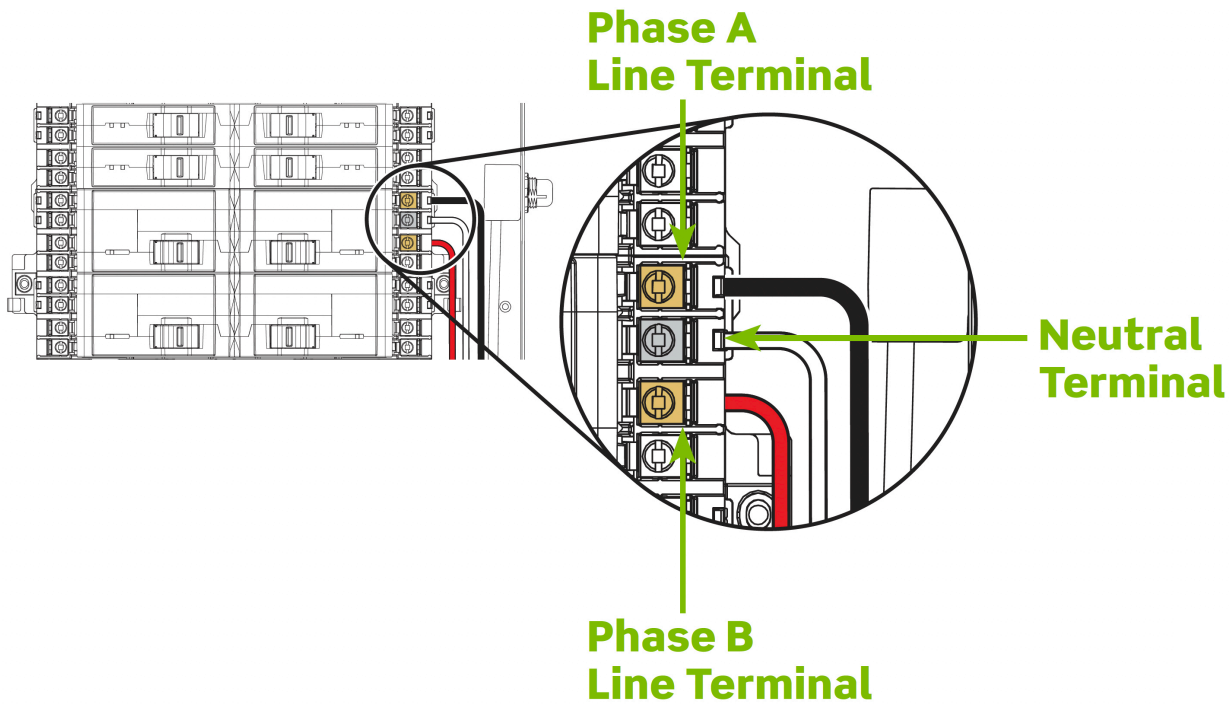

WARRANTY

- Two-Year Limited Warranty

LWHEM DIMENSIONAL DRAWINGS

LWHEM WIRING DIAGRAM FOR POWER CONNECTION

LEVITON WHOLE HOME ENERGY MONITOR AND CTS

PRODUCT SPECIFICATIONS

LWHEM WIRING DIAGRAM FOR MOUNTING

LSMMA WIRING DIAGRAM FOR MAIN