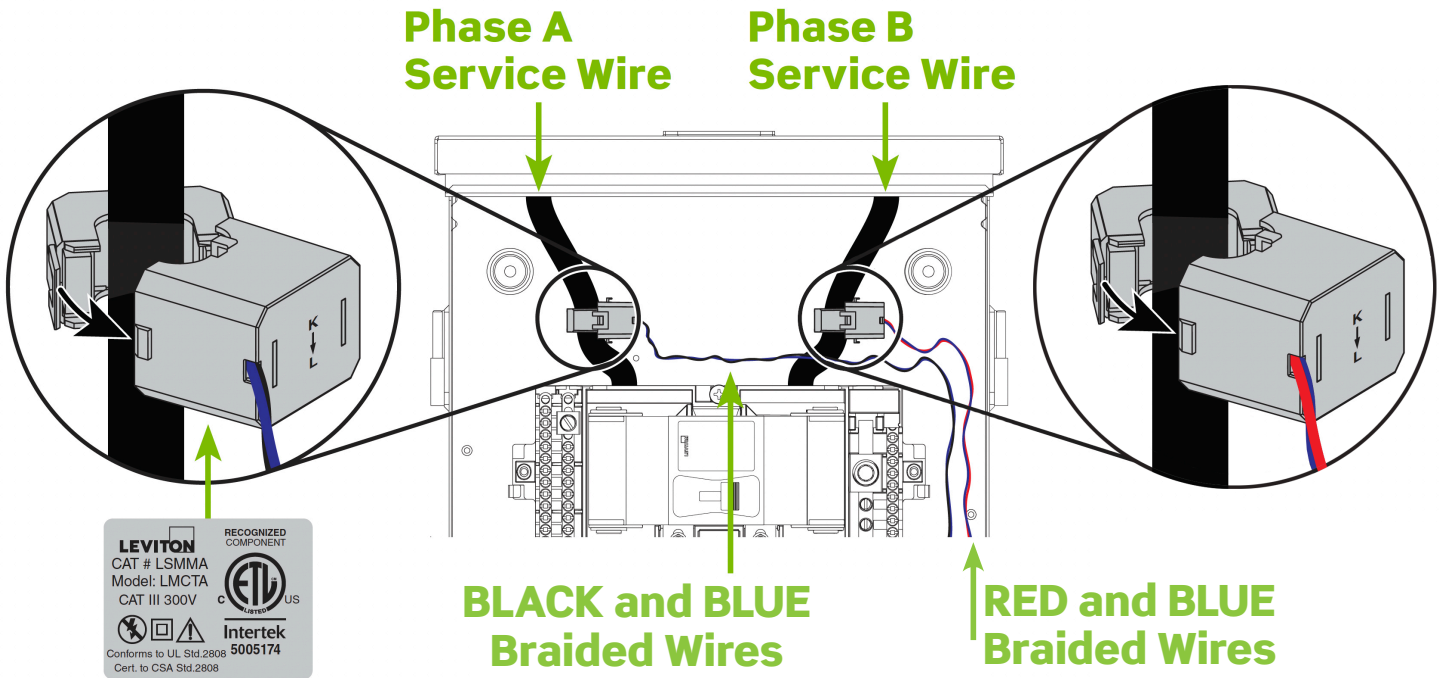

PRODUCT SPECIFICATIONS

FEATURES AND BENEFITS

- Connects to your home's Wi-Fi network
- Integrates with Automatic Transfer Switch via contact interface
- Configure Essential and Nonessential circuits in the My Leviton app to shed high-current nonessentials loads when backup power is active
- Monitor whole-home energy production via grid and alternate energy sources (Solar/Battery/Generator/Wind)*
- View real-time energy consumption and compare with historical trend data
- Project monthly bill total and make adjustments to save money
- Receive notifications and alerts for abnormal activity**
- Remote firmware updates

WARRANTY

- Two-Year Limited Warranty

LWHEM DIMENSIONAL DRAWINGS

LWHEM WIRING DIAGRAM FOR POWER CONNECTION

LEVITON WHOLE HOME ENERGY MONITOR AND CTS

PRODUCT SPECIFICATIONS

LWHEM WIRING DIAGRAM FOR MOUNTING

LSMMA WIRING DIAGRAM FOR MAIN

LSMMA WIRING DIAGRAM FOR ALTERNATE ENERGY SOURCE(S)

PRODUCT SPECIFICATIONS

AGENCY STANDARDS

- C-ETL-US
- This device complies with Industry Canada license-exempt RSS standard(s). Operation is subject to the following two conditions: (1) this device may not cause interference, and (2) this device must accept any interference, including interference that may cause undesired operation of the device.
- Wi-Fi CERTIFIED™
- Complies with FCC Part 15, Class B

Ordering Info

Cat. No.	Description
LWHEM-2	Smart Whole Home Energy Monitor with 1 Pair of CTs
LSMMA	Smart Mains Metering Accessory (1 pair of CTs)

LWHEM-2 and LSMMA are only compatible with a Leviton Load Center and should be installed by a licensed electrician.