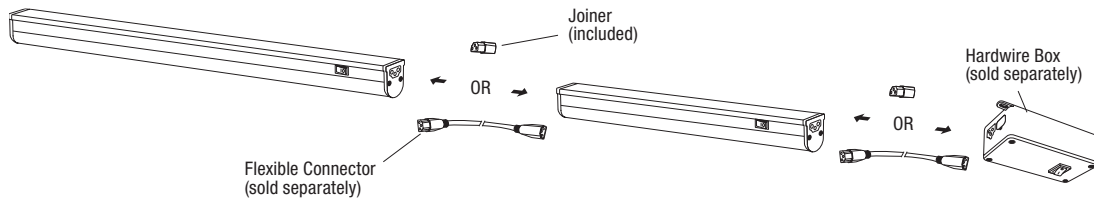

Colour Temperature Options

Linking

Ordering Guide

Part #	Description	UPC	Case Qty.	Master Qty.
LED FluoroBars - Warm White				
LEDBAR9-30K	9", 3W, 3000°K / Warm White, 260 Lumens	771250973313	6	24
LEDBAR14-30K	13-1/2", 5W, 3000°K / Warm White, 420 Lumens	771250971562	6	24
LEDBAR23-30K	22-5/8", 9W, 3000°K / Warm White, 760 Lumens	771250971579	6	24
LEDBAR34-30K	34-1/2", 14W, 3000°K / Warm White, 1120 Lumens	771250971586	6	24
LEDBAR46-30K	46-1/4", 18W, 3000°K / Warm White, 1530 Lumens	771250971593	6	24
LEDBAR58-30K	58", 22W, 3000°K / Warm White, 1900 Lumens	771250971555	6	24
LED FluoroBars - Neutral White				
LEDBAR9-40K	9", 3W, 4000°K / Neutral White, 260 Lumens	771250973320	6	24
LEDBAR14-40K	13-1/2", 5W, 4000°K / Neutral White, 440 Lumens	771250973337	6	24
LEDBAR23-40K	23-5/8", 9W, 4000°K / Neutral White, 880 Lumens	771250973344	6	24
LEDBAR34-40K	34-1/2", 14W, 4000°K / Neutral White, 1240 Lumens	771250973351	6	24
LEDBAR46-40K	46-1/4", 18W, 4000°K / Neutral White, 1650 Lumens	771250973368	6	24
LEDBAR58-40K	58", 22W, 4000°K / Neutral White, 2000 Lumens	771250973375	6	24

Liteline Corporation
Info@liteline.com
www.liteline.com

8 Abacus Road, Brampton
Ontario, Canada L6T 5B7

416-996-1856
1-866-730-7704

905-794-1990
1-888-738-9736