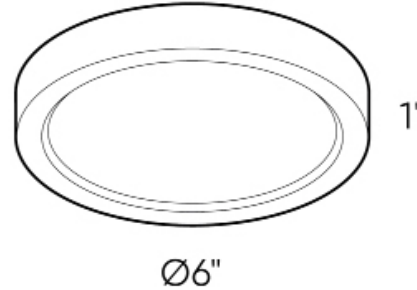

MODEL **CFLEDR06-CC**
NAME **DELTA SERIES**
6" Round Flush Mount

Our LED flush mounts incorporate edge-lit technology, eliminating hot spots and glare. Can be installed indoors or out and includes five switch-selectable CCT settings.

PROJECT:	TYPE:
DATE:	QTY:
NOTES:	

QUICK SPECS

SIZE	WATTS	DELIVERED LUMENS*	COLOR °T 5CCT	CRI	VOLTAGE	BEAM ANGLE	LIGHT DIRECTION	FINISH
6"	11W	700lm	2700K 3000K 3500K 4000K 5000K	90	120V	110°	Straight	<input type="radio"/> White <input type="radio"/> Black <input type="radio"/> Satin nickel <input type="radio"/> Gold