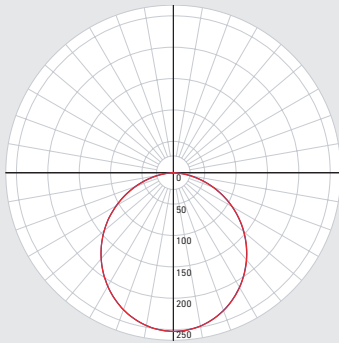

PROJECT:	TYPE:
DATE:	QTY:
NOTES:	

QUICK SPECS

SIZE	WATTS	DELIVERED LUMENS*	COLOR °T 5CCT	CRI	VOLTAGE	BEAM ANGLE	LIGHT DIRECTION	FINISH
6"	11W	700lm	2700K 3000K 3500K 4000K 5000K	90	120V	110°	Straight	<input type="radio"/> White <input type="radio"/> Black <input type="radio"/> Satin nickel <input type="radio"/> Gold

*Lumen output measured at 3000K

LIGHT DISTRIBUTION

CONSTRUCTION

Lens Frosted	Finish type Paint (BK, WH) Electroplate (SN, BB)	Type of LED Edge lit SMD
Lens material PC	Housing material Cast aluminum	Mounting Twist bracket