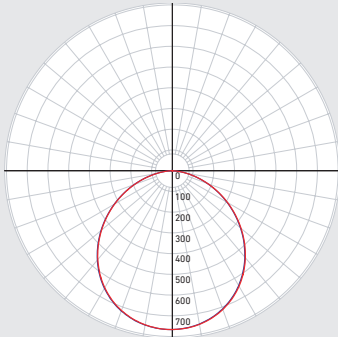

PROJECT:	TYPE:
DATE:	QTY:
NOTES:	

QUICK SPECS

SIZE	WATTS	DELIVERED LUMENS*	COLOR °T 5CCT	CRI	VOLTAGE	BEAM ANGLE	LIGHT DIRECTION	FINISH
14"	26W	1600lm	2700K 3000K 3500K 4000K 5000K	90	120V	110°	Straight	<input type="radio"/> White <input type="radio"/> Black <input type="radio"/> Satin nickel <input type="radio"/> Gold

*Lumen output measured at 3000K

LIGHT DISTRIBUTION

CONSTRUCTION

Lens Frosted	Finish type Paint (BK, WH) Electroplate (SN, BB)	Type of LED Edge lit SMD
Lens material PC	Housing material Cast aluminum	Mounting Twist bracket