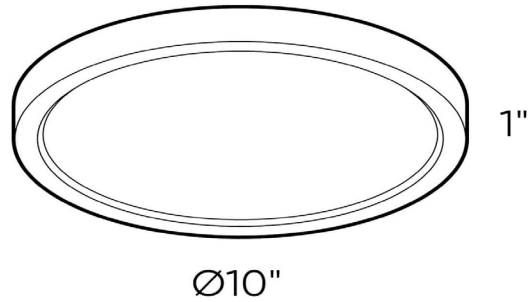

MODEL NAME **CFLEDR10-CC**
DELTA SERIES
10" Round Flush Mount

Our LED flush mounts incorporate edge-lit technology, eliminating hot spots and glare. Can be installed indoors or out and includes five switch-selectable CCT settings.

PROJECT:	TYPE:
DATE:	QTY:
NOTES:	

QUICK SPECS

SIZE	WATTS	DELIVERED LUMENS*	COLOR °T 5CCT	CRI	VOLTAGE	BEAM ANGLE	LIGHT DIRECTION	FINISH
10"	17W	880lm	2700K 3000K 3500K 4000K 5000K	90	120V	110°	Straight	<input type="radio"/> White <input type="radio"/> Black <input type="radio"/> Satin nickel <input type="radio"/> Gold