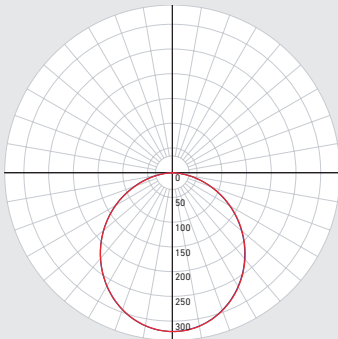

PROJECT:	TYPE:
DATE:	QTY:
NOTES:	

QUICK SPECS

SIZE	WATTS	DELIVERED LUMENS*	COLOR °T 5CCT	CRI	VOLTAGE	BEAM ANGLE	LIGHT DIRECTION	FINISH
10"	17W	880lm	2700K 3000K 3500K 4000K 5000K	90	120V	110°	Straight	<input type="radio"/> White <input type="radio"/> Black <input type="radio"/> Satin nickel <input type="radio"/> Gold

*Lumen output measured at 3000K

LIGHT DISTRIBUTION

CONSTRUCTION

Lens Frosted	Finish type Paint (BK, WH) Electroplate (SN, BB)	Type of LED Edge lit SMD
Lens material PC	Housing material Cast aluminum	Mounting Twist bracket