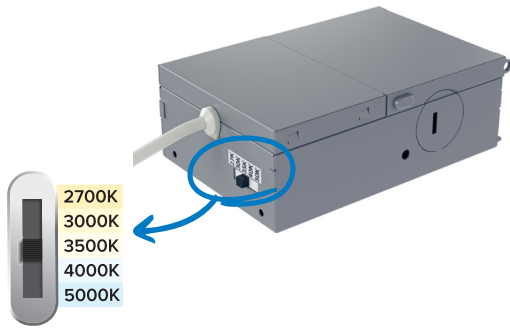

BACK TO THE BASICS

SlimLED Original, an entry-level fixture designed to meet both plenum and budget constraints. Small but mighty, the SlimLED original fixture boasts reliable spring loaded clips, a color selectable switch, wet location rating, and energy star. This ultra-thin fixture is packed with prime features making it optimal for hallways, closets, basements and more.

**COLOR TEMPERATURE
SELECTABLE SWITCH**

FEATURES

- A slender, low-profile downlight
- Color temperature selectable switch on the driver (27 K, 30 K, 35 K, 40 K, and 50 K)
- 110° beam spread
- LED driver with 100-135V AC input
- “Quick connect” push-in terminals for fast and easy wiring
- Suitable for wet locations