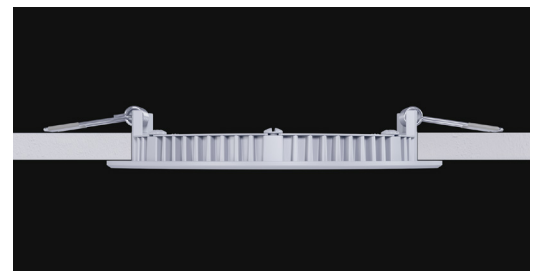

BACK TO THE BASICS

SlimLED Original, an entry-level fixture designed to meet both plenum and budget constraints. Small but mighty, the SlimLED original fixture boasts reliable spring loaded clips, a color selectable switch, wet location rating, and energy star. This ultra-thin fixture is packed with prime features making it optimal for hallways, closets, basements and more.

**COLOR TEMPERATURE
SELECTABLE SWITCH**

FEATURES

- A slender, low-profile downlight
- Color temperature selectable switch on the driver (27 K, 30 K, 35 K, 40 K, and 50 K)
- 110° beam spread
- LED driver with 100-135V AC input
- “Quick connect” push-in terminals for fast and easy wiring
- Suitable for wet locations

Accessories

SLM4-XLRING-BK(BK/WH)¹
 EXTRA LARGE TRIM RING FOR
 SLM4-CCT, METAL.

SLM4P-XLRING-BK(BK/WH)¹
 EXTRA LARGE TRIM RING FOR
 SLM4H-CCT, METAL.

P-3020 / P-4020 / P-5020 / P-6020
 3-6" ROUND PRE-MOUNTING PLATE
 WITH DRIVER ATTACHMENT CLIP, FOR
 SLIMLED FIXTURES.

¹Available for SlimLED Original 3", High Output, and 4" only.