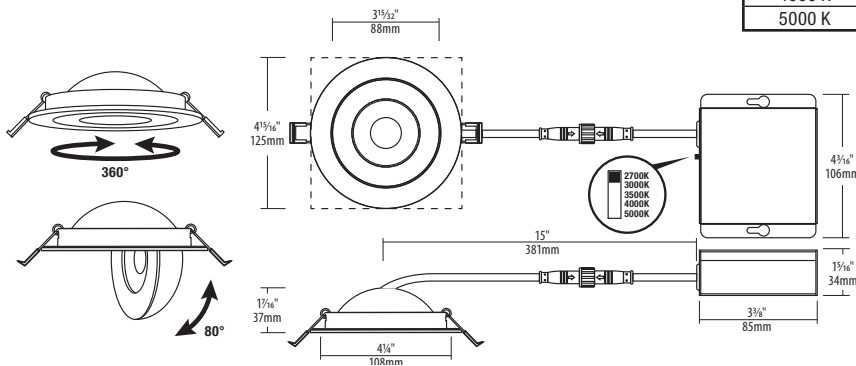

Notes: Accessories are sold separately. For additional options please consult your Liteline representative. Due to our continued efforts to improve our products, product specifications are subject to change without notice.

Ordering Guide

Trim Shape: SCP4 - 9W - CCT - Trim Finish: BK, BN, WH

Leave blank for Round
S: Square

BK: Black
BN: Brushed Nickel
WH: White

QUICKSHIP 2-DAY

* QuickShip lead time may vary for orders greater than 100 pieces. No additional shipment rates apply. Subject to availability.