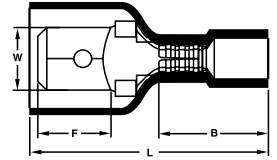

WIRE TERMINATION

WWW.IDEALIND.COM • 1-800-435-0705 CUSTOMER ASSISTANCE

Nylon Fully Insulated Male Disconnect Dimensions

Wire Range (AWG)	Wire Range (mm ²)	Tab Size (in.)	Tab Size (mm)	Max. Wire Ins. Dia. (in.)	Max Wire Ins. Dia. (mm)	Dimensions (in.)				Dimensions (mm)				Cat. No
						L	B	W	F	L	B	W	F	
22-18	0.5 - 1.0	.250 x .032	6.35 x 0.8	.150	3.8	.906	.433	.250	.303	23.0	11.0	6.35	7.7	83-9911
16-14	1.5 - 2.5	.250 x .032	6.35 x 0.8	.185	4.7	.945	.433	.250	.303	24.0	11.0	6.35	7.7	83-9921
12-10	4.0 - 6.0	.250 x .032	6.35 x 0.8	.244	6.2	.984	.512	.250	.303	25.0	13.0	6.35	7.7	83-9931