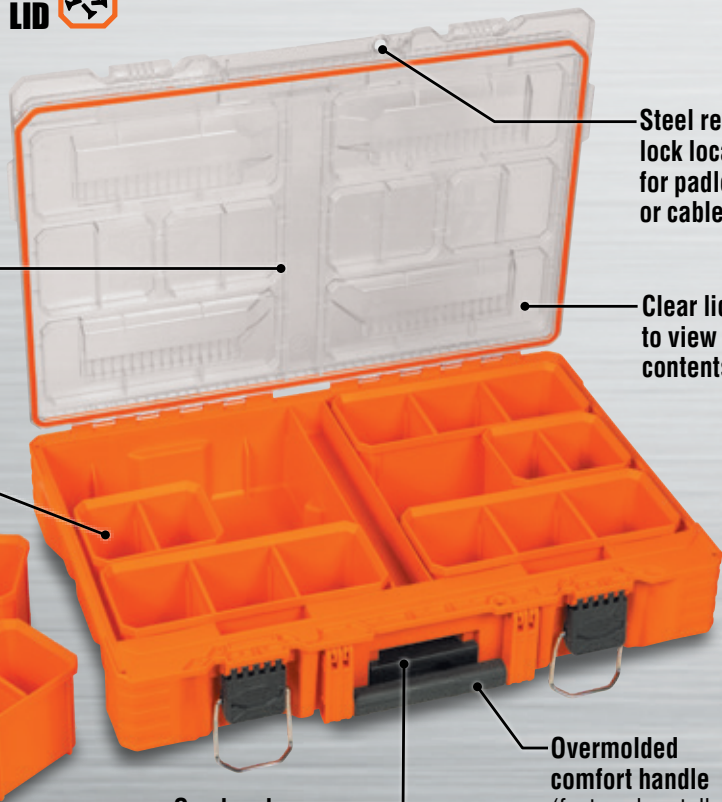

**KLEIN
TOOLS**

COMPONENT BOXES

TOUGH AND DURABLE WITH IP65 RATING AND STAY-PUT LIDS

54806MB | 54807MB | 54808MB | 54809MB

Connects to MODbox™ Mobile Workstation

COMPONENT BOXES

Klein Tools' MODbox™ Component Boxes come with removable storage bins and a stay-put lid design to keep contents from shifting. The clear lid provides an easy view of contents such as wire nuts and fasteners. Component boxes are IP65 rated and made with impact resistant polymers. Easily connects with other MODbox™ components to make a custom mobile workstation.

Short Half-Width
54809MB

Tall Half-Width
54808MB

Short Full-Width
54807MB

Tall Full-Width
54806MB

CLEAR LID

Easily view contents for enhanced efficiency and quickly assess inventory

STAY-PUT LID

Keeps contents from shifting bin-to-bin

REMOVABLE BINS

Organize small parts such as wire nuts, connectors, and fasteners

Top and bottom interlocks with MODbox™ components

Stay-put lid design keeps contents from moving between bins

All component boxes come with removable organizer bins

Steel reinforced lock location for padlock or cable lock

Clear lid to view contents

One hand release

Overmolded comfort handle (featured on tall component boxes)

SCAN TO SEE ALL MODbox™ PRODUCTS & BUILD YOUR OWN SYSTEM