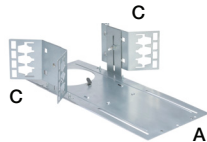

CCT Select Switch

COLOR OPTIONS

WHITE (WH)

BLACK (BK)

BRUSHED NICKEL (BN)

ACCESSORIES

NEW CONSTRUCTION MOUNTING KIT (A+B)
PRE-MOUNTING PLATE (A)
HANGER BARS (B)

BUTTERFLY BRACKETS (C)
PRE-MOUNTING PLATE (A)