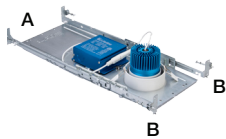

CCT Select Switch

COLOR OPTIONS

WHITE (WH)

BLACK (BK)

BRUSHED NICKEL (BN)

ACCESSORIES

NEW CONSTRUCTION MOUNTING KIT (A+B)
PRE-MOUNTING PLATE (A)
HANGER BARS (B)

BUTTERFLY BRACKETS (C)
PRE-MOUNTING PLATE (A)