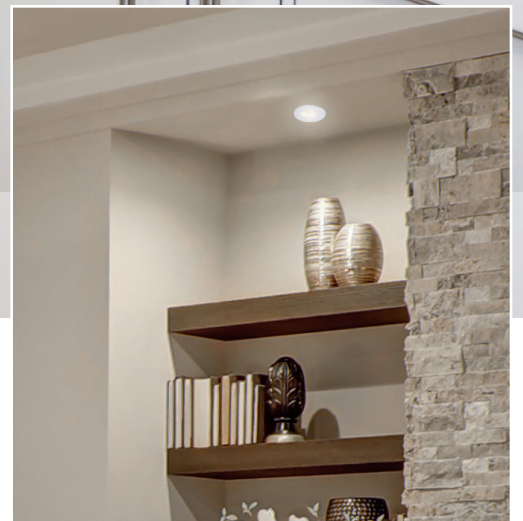

LUNA™ DESIGNER SERIES 2"

LUNA™ DESIGNER SERIES 2"

The all new WET location rated LUNA 2", provides a small aperture with a powerful output, offering up to 560 lumens and 90+ CRI along with a CCT Selectable switch for 27-50K color temperatures. Perfect for remodel or new construction in residential applications and wall niches in small commercial spaces.

FEATURES:

- IC Rated
- WET location rated
- Energy Star
- JA8-2016, TITLE 24
- Lifetime warranty
- CCT Select - 5 position (27-50K)
- Remodel
- Up to 560 lumens
- 90+ CRI
- DIM TO WARM
- Dimmable
- LUNA is also available in 3", 3.5", 4" and 5" or 6" for project uniformity