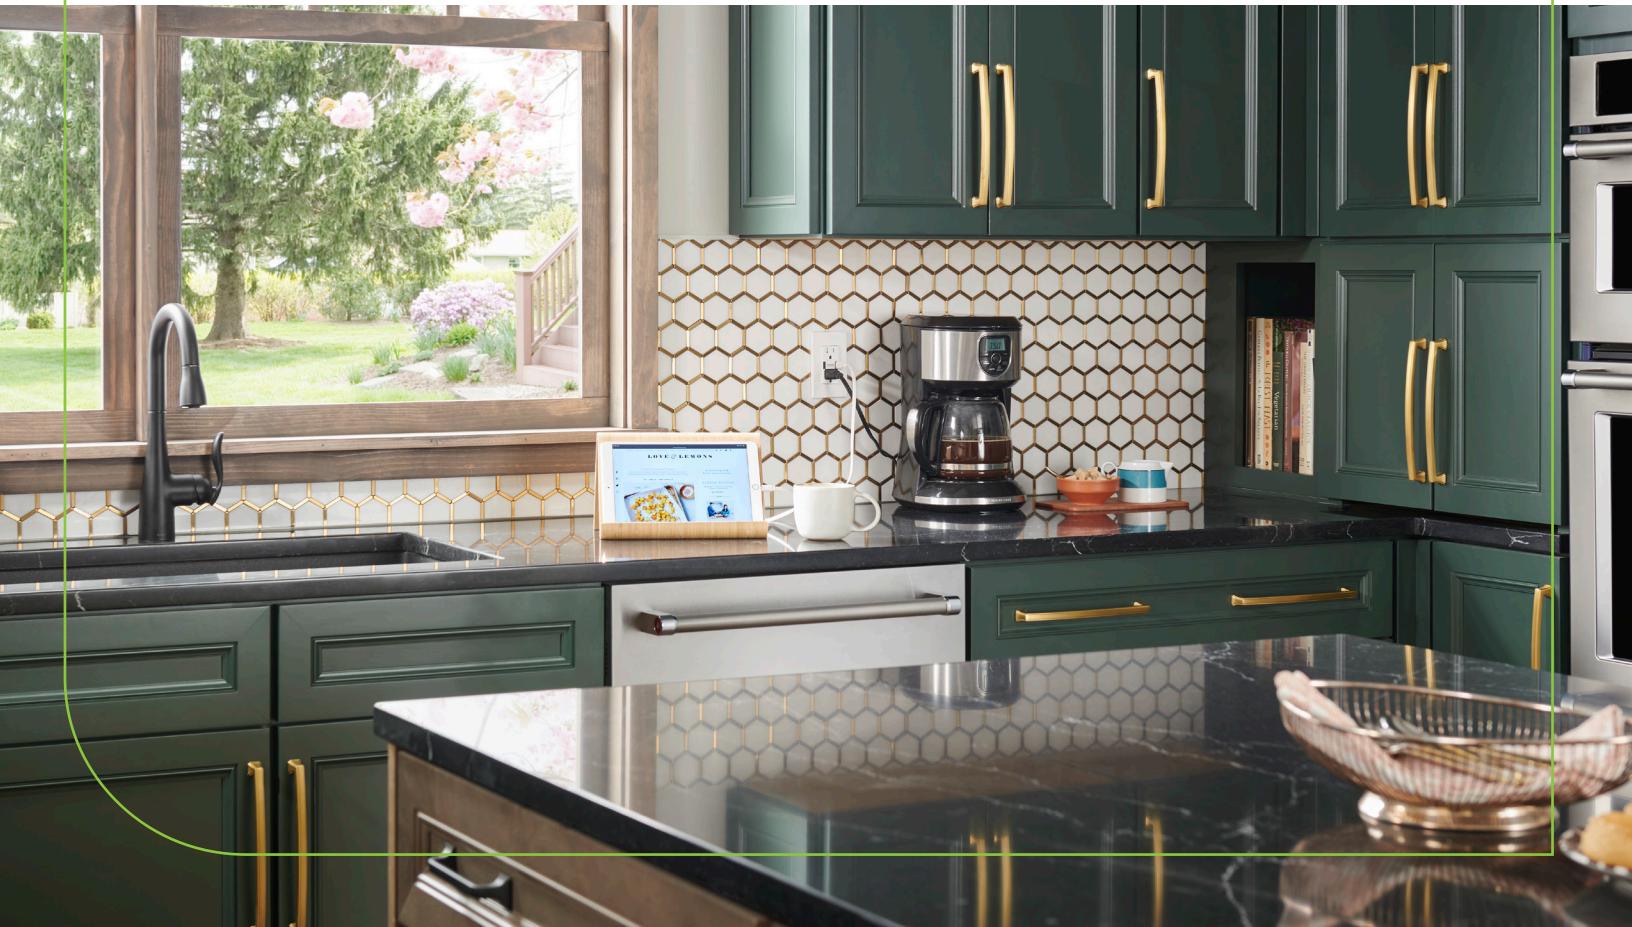

Whole Home Charging Solutions

A Charger for Every Space

Engineered and tested for compatibility with more of the latest devices, Leviton USB In-Wall Chargers deliver fast, efficient charging to phones, tablets, laptops and more: backed by the quality you expect from the brand you trust.

From kitchens, bedrooms and home offices to bathrooms and more, our in-wall chargers can be conveniently used in any room of the home.

POWERFUL

Deliver hours of enjoyment with just minutes of charging. Leviton's Power Delivery-enabled in-wall chargers support even the most demanding phones, tablets and laptops. Power Delivery, a state-of-the-art charging technology that supplies a higher level of power for faster charging, is built-in to a variety of Leviton in-wall chargers, including the industry's highest power USB in-wall charger, the T5636 - featuring 60W of power on a single port. With built-in overcurrent protection and an internal thermoregulator to help keep valuable electronics safe, Leviton USB In-Wall Chargers are backed by the quality you expect from the leader in electrical safety.