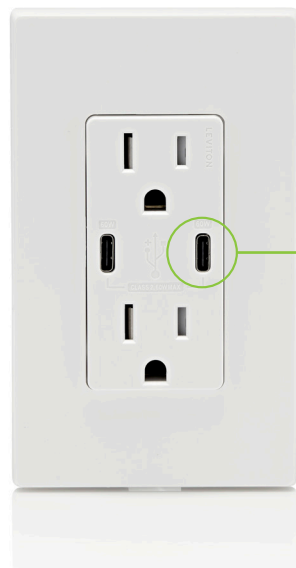

From kitchens, bedrooms and home offices to bathrooms and more, our in-wall chargers can be conveniently used in any room of the home.

POWERFUL

Deliver hours of enjoyment with just minutes of charging. Leviton's Power Delivery-enabled in-wall chargers support even the most demanding phones, tablets and laptops. Power Delivery, a state-of-the-art charging technology that supplies a higher level of power for faster charging, is built-in to a variety of Leviton in-wall chargers, including the industry's highest power USB in-wall charger, the T5636 - featuring 60W of power on a single port. With built-in overcurrent protection and an internal thermoregulator to help keep valuable electronics safe, Leviton USB In-Wall Chargers are backed by the quality you expect from the leader in electrical safety.

Charging up to
60W

T5636
Dual Type-C with
Power Delivery

Charging up to
30W

T5635
Dual Type-C with
Power Delivery

*Available with T5635, T5835, T5636 and T5836

Future Focused

FUTUREPROOF

With technology evolving daily, it's important to choose a USB Charger that can keep pace.

- **Type-C USB Port** – Accepts the newest Type-C reversible connector used on the latest smartphones, tablets, laptops and monitors
- **Type A USB Port** – Accepts the standard Type A rectangular connector commonly found in the market today