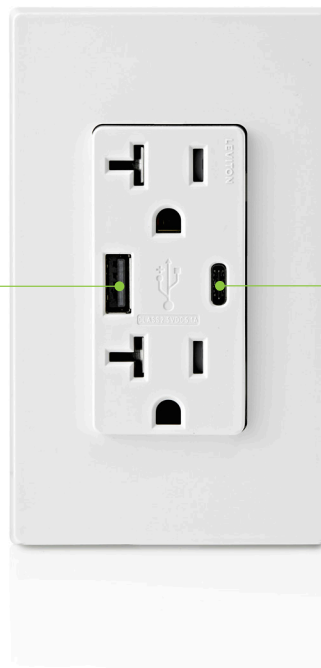

Future Focused

FUTUREPROOF

With technology evolving daily, it's important to choose a USB Charger that can keep pace.

- **Type-C USB Port** – Accepts the newest Type-C reversible connector used on the latest smartphones, tablets, laptops and monitors
- **Type A USB Port** – Accepts the standard Type A rectangular connector commonly found in the market today

T5833
Type A and Type-C
USB In-Wall Charger Outlet