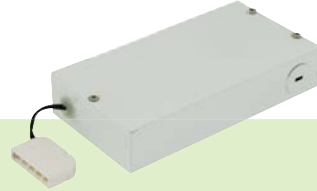

### LED INLINE DRIVER

LED-TP10

- Run up to 5 LED pucks from an inline transformer (12W max.) connecting to the 5-port wiring hub and/or by daisy chaining.
- Complete with an inline transformer with 5-port hub, a 6' cord and one on/off rotary switch.