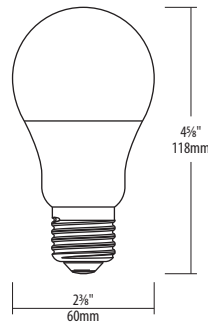

WORKS WITH

WORKS WITH

works with the

works with

Works with

Notes: Accessories are sold separately. For additional options please consult your Liteline representative. Due to our continued efforts to improve our products, product specifications are subject to change without notice.

Ordering Guide

LC-A19-RGBTW-RMT-2

OnCloud remote + 2 bulbs starter kit. Includes two RGB + tunable White A19 bulbs and a multi-function remote control.

Accessories

LC-CRTL-SCENE-1

OnCloud Room Controller, Wi-Fi, ON/OFF, CCT, Dimming and favourite scenes.