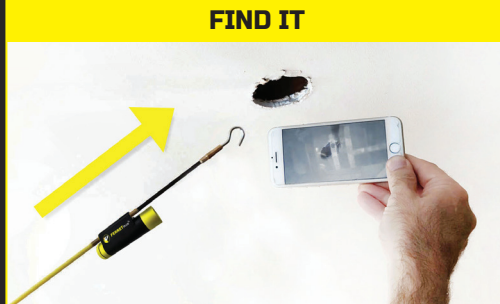

## WiFi INSPECTION CAMERA & CABLE PULLING TOOL

Inspect with a Ferret - Smart Tool. Smart Choice.

#### FERRET LITE™

PART #99317

The Ferret Lite is a general-purpose high-quality inspection camera that gives eyes inside hard to reach locations. It includes award-winning handy features with the addition of the always up viewing mode to help with intuitive inspections. If you like to keep things simple & don't need all the bells and whistles, the Ferret Lite is the ideal cost-effective solution to help on the job or at home.

#### FERRET PRO™

PART #99320

The Ferret Pro is a professional and durable next generation inspection tool designed and engineered with award-winning features to provide easier, faster & safer visual inspections. Includes App controlled variable focus lens and super fast charge. If you need to locate and pull in cable or need to get your eyes on something out of reach then Ferret Pro is the perfect tool. Ideal tool for electricians and other trades.