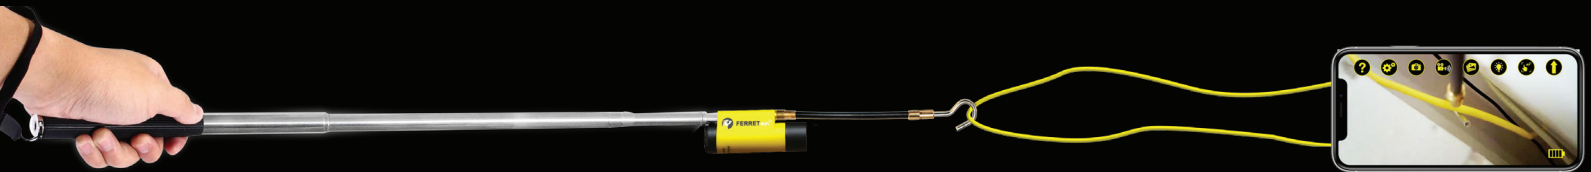

TURN YOUR PHONE
INTO A SMART TOOL