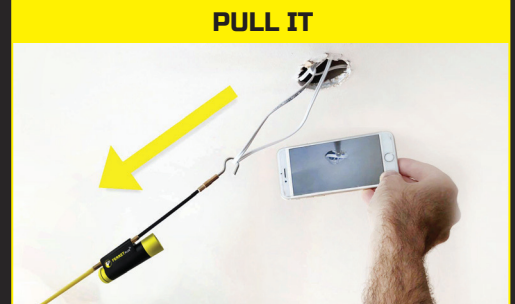

## WiFi INSPECTION CAMERA & CABLE PULLING TOOL

Inspect with a Ferret - Smart Tool. Smart Choice.

#### FERRET LITE™

PART #99317

The Ferret Lite is a general-purpose high-quality inspection camera that gives eyes inside hard to reach locations. It includes award-winning handy features with the addition of the always up viewing mode to help with intuitive inspections. If you like to keep things simple & don't need all the bells and whistles, the Ferret Lite is the ideal cost-effective solution to help on the job or at home.

#### FERRET PRO™

PART #99320

The Ferret Pro is a professional and durable next generation inspection tool designed and engineered with award-winning features to provide easier, faster & safer visual inspections. Includes App controlled variable focus lens and super fast charge. If you need to locate and pull in cable or need to get your eyes on something out of reach then Ferret Pro is the perfect tool. Ideal tool for electricians and other trades.