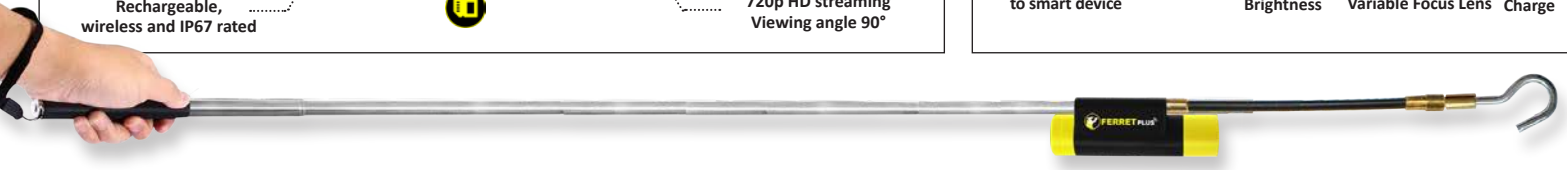

FERRET PLUS

Multipurpose Wireless Inspection Camera & Cable Pulling Tool

NEW PRODUCT

FERRET PLUS - KEY FEATURES

Built in WiFi hotspot
Range of up to 50' (15m)

NEW
SUPER FAST CHARGE

Operating time up to 100 minutes

Better enclosed space visibility

NEW
APP CONTROLLED VARIABLE FOCUS LENS

Adjustable bright white LEDs for improved clarity

NEW
FERRET ALWAYS UP VIEWING MODE

720p HD streaming
Viewing angle 90°

CONNECT TO YOUR SMART DEVICE

Photo/video direct to smart device

Gallery

Adjustable Brightness

App controlled Variable Focus Lens

Super Fast Charge

INSPECT WITH THE FERRET PRO - SMART TOOL. SMART CHOICE.

PACKAGING - FERRET PLUS