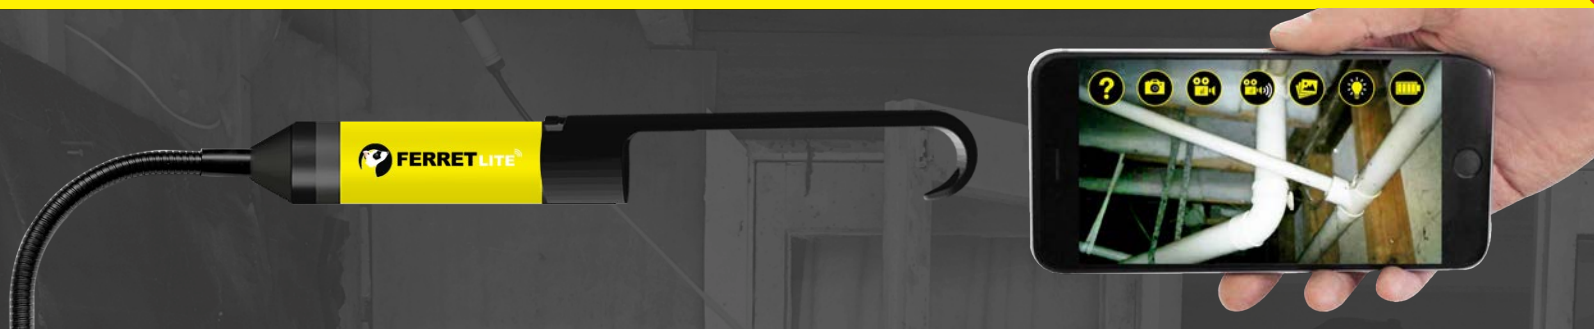

FERRET LITE

Multipurpose Wireless Inspection Camera & Cable Pulling Tool

NEW PRODUCT

THE FERRET LITE - PRODUCT INFORMATION

Multipurpose Wireless Inspection Camera & Cable Pulling Tool

Ferret Tools is creating the future with new thinking and innovation in smart inspection camera technology for Trades & DIY to help build an easier and safer work environment.

For those of you that care about having the most reliable and durable tools with the latest smart technology to help work faster, easier and safer, inspect with a Ferret.

The Ferret Lite, designed and engineered by Ferret Tools, is a general-purpose inspection camera that can give you eyes inside hard to reach locations. Based on the award-winning electronic design of the original Ferret, it includes the new "turn & click" front hook and magnet accessory. Also included is a gooseneck, thread adaptors and USB charge cable.

Ideal for pulling in light cable or for retrieving metallic objects that are out of reach. If you like to keep things simple and don't need all the bells and whistles, the Ferret Lite is the ideal cost-effective solution to help on the job or at home.