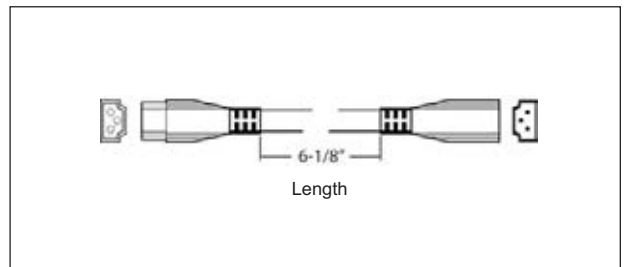

### Dimensions & Ordering Guide

Model	Length	Colour
FBT6106-WH-3	6" (152.4mm)	White
FBT6100-WH-3	12" (304.8mm)	White
FBT6124-WH-3	24" (609mm)	White
FBT6136-WH-3	36" (914.4mm)	White

All dimensions are in inches / millimeters