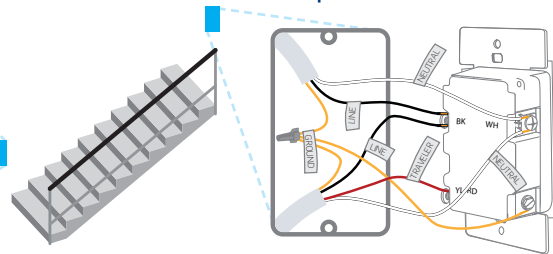

## DW4SF – 4-Speed Fan Controller

Single Pole Wiring Diagram

3-Way Wiring Diagram