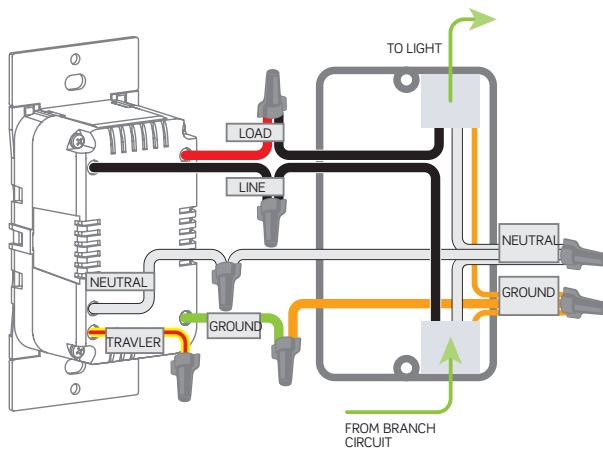

Features and Benefits

- No hub required
- Works with Hey Google, Amazon Alexa and Apple Siri®* to dim and brighten connected lights
- Integrate with IFTTT to expand control
- Integrate with Schlage Encode™ Smart Wi-Fi Deadbolt
- Scheduling, remote access, and control via the My Leviton app for iOS and Android
- Control up to 99 devices, 50 rooms, 50 activities, and 50 schedules per residence and up to 20 residences per account
- Wired and wireless Companion devices available for 3-way/multi-location control

*Apple Siri compatible with Decora Smart Wi-Fi 2nd Gen only

Installation Diagrams

D26HD - 600W Dimmer (2nd Gen)

Single Pole Wiring Diagram

Ratings

- General Use - 120VAC, 50/60Hz
- LED/CFL - 300W
- Incandescent - 600W
- MLV - 600VA