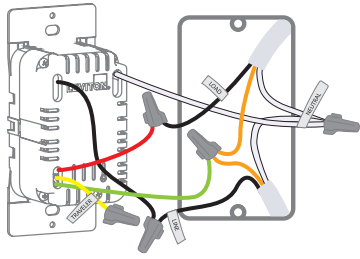

### Ratings

- LED/CFL – 300W - 1200VAC, 50/60Hz
- Incandescent - 300W - 1200VAC, 50/60Hz

3-Way Wiring Diagram

DWVAA

DD00R-DL OR DD0SR-DL Companion Devices

## DW4SF – 4-Speed Fan Controller

Single Pole Wiring Diagram

3-Way Wiring Diagram