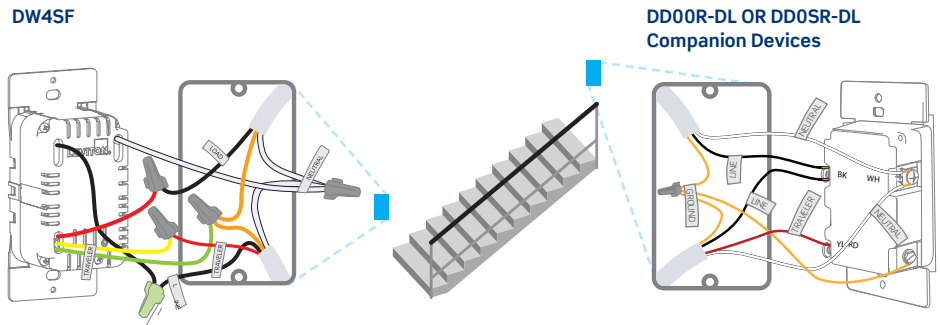

### Ratings

- LED/CFL – 300W - 1200VAC, 50/60Hz
- Incandescent - 300W - 1200VAC, 50/60Hz

3-Way Wiring Diagram

DWVAA

DD00R-DL OR DD0SR-DL Companion Devices

## DW4SF – 4-Speed Fan Controller

Single Pole Wiring Diagram

3-Way Wiring Diagram