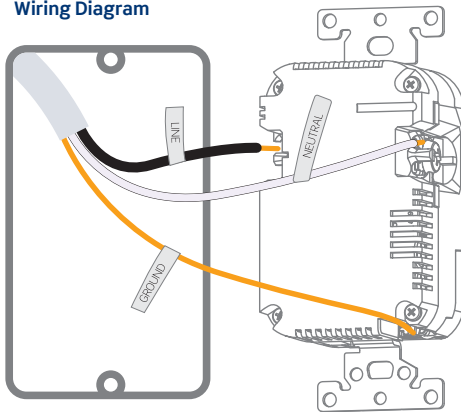

DW15R – Tamper-Resistant Outlet

Wiring Diagram