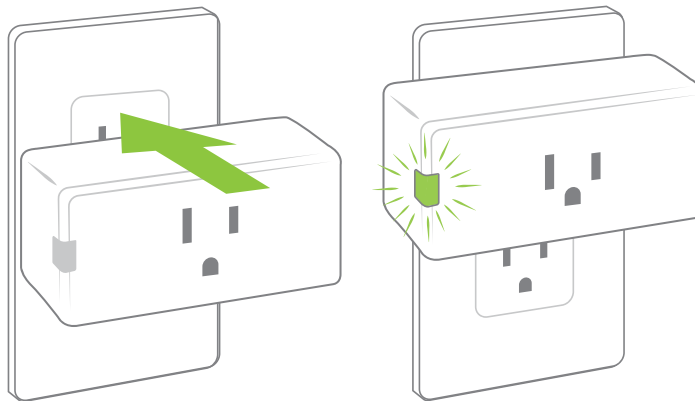

D215P - Plug-in Switch (2nd Gen)

No wiring required.
Insert D215P into any 120VAC standard, AFCI, or GFCI non-controlled receptacle.
(For indoor use only)