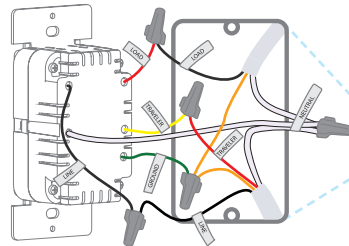

3-Way Wiring Diagram

DWVAA