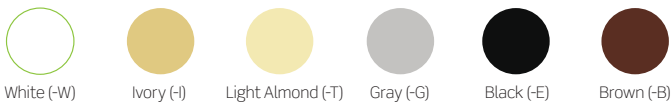

To order colors, add suffix to basic Cat. No. Products with suffix (-Z) include White, Ivory and Light Almond.

Color change kits are available in the following colors:

**Leviton Manufacturing Co., Inc.**  
**Global Headquarters**