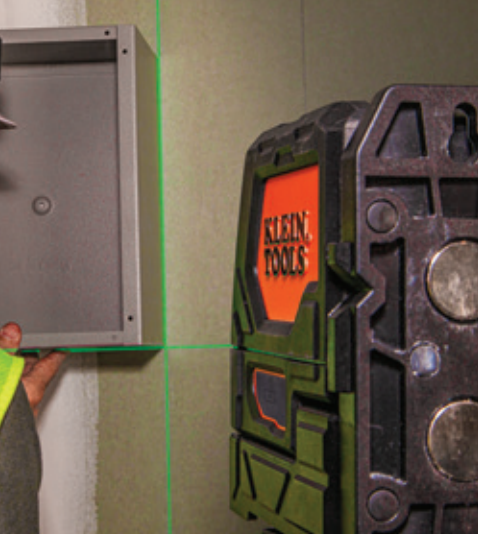

RECHARGEABLE GREEN CROSS-LINE LASER LEVEL

Self-Leveling Laser Level For All-Day Use

RECHARGEABLE GREEN CROSS-LINE LASER LEVEL

The Klein Tools Rechargeable Green Cross-Line Laser Level is a high-performance laser leveling and alignment tool for professionals. This self-leveling laser delivers clear, bright green laser level lines, and bright red plumb up/down spots. Equipped with an integrated magnetic mount and an additional ceiling grid clamp, Klein's cross-line laser level enables a multitude of alignment and layout applications. The integrated rechargeable battery provides up to 15 hours of runtime for all-day use.

Rechargeable self-leveling laser level with easy-to-read high-visibility green horizontal and vertical laser lines

INCLUDES:

- Laser Level
- 360° Magnetic Mounting Bracket
- Ceiling bracket adapter
- USB-C Charging Cable
- Hard Plastic Carrying Case

For Professionals
SINCE 1857™

Cat. No.	UPC 0-92644+	Description	Horizontal and Vertical Laser	Plumb Spot Laser	Dimensions
93LCLGR	93008-9	Rechargeable Green Cross-Line Laser Level	Green	Red	2.6" x 5.2" x 5.3" (66 x 12.5 x 13.5 cm)