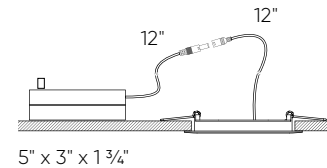

SM-PNL4

Ø4 1/4"