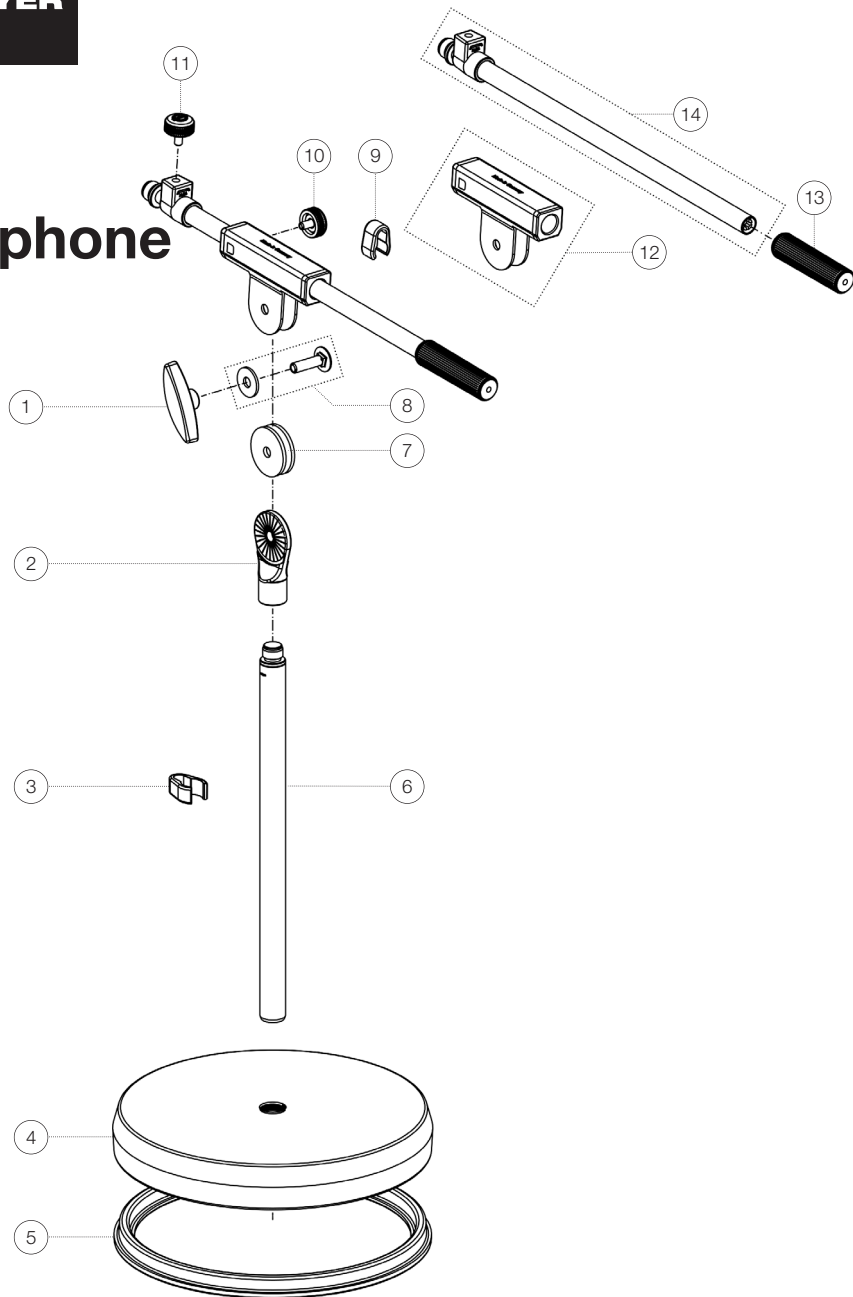

Spare parts list

25960 Microphone stand

25960-500-55 - black

*Rev05

Position	Description	Article No.	Quantity
1	Locking nut M8	01-83-981-55	1
2	Swivel head 5/8"	02-40-440-55	1
3	Cable holder ø 20 mm	01-85-970-55	1
4	Round base ø 250 mm	03-40-240-56	1
5	Profile ring	01-09-050-00	1
6	Base tube with threaded bolt 5/8"	3-00-000-149	1
7	Rubber washer	03-21-161-55	2
8	Screw connection boom arm	3-00-000-019	1
9	Cable holder ø 15 mm	01-85-960-55	1
10	Knurled screw with logo M6 x 12 mm	01-82-828-55	1
11	Knurled screw with logo M6 x 16 mm	01-82-834-55	1
12	Swivel joint complete	6-27105-1-55	1
13	Boom arm sleeve	01-95-845-55	1
14	Tube combination	3-00-000-147	1