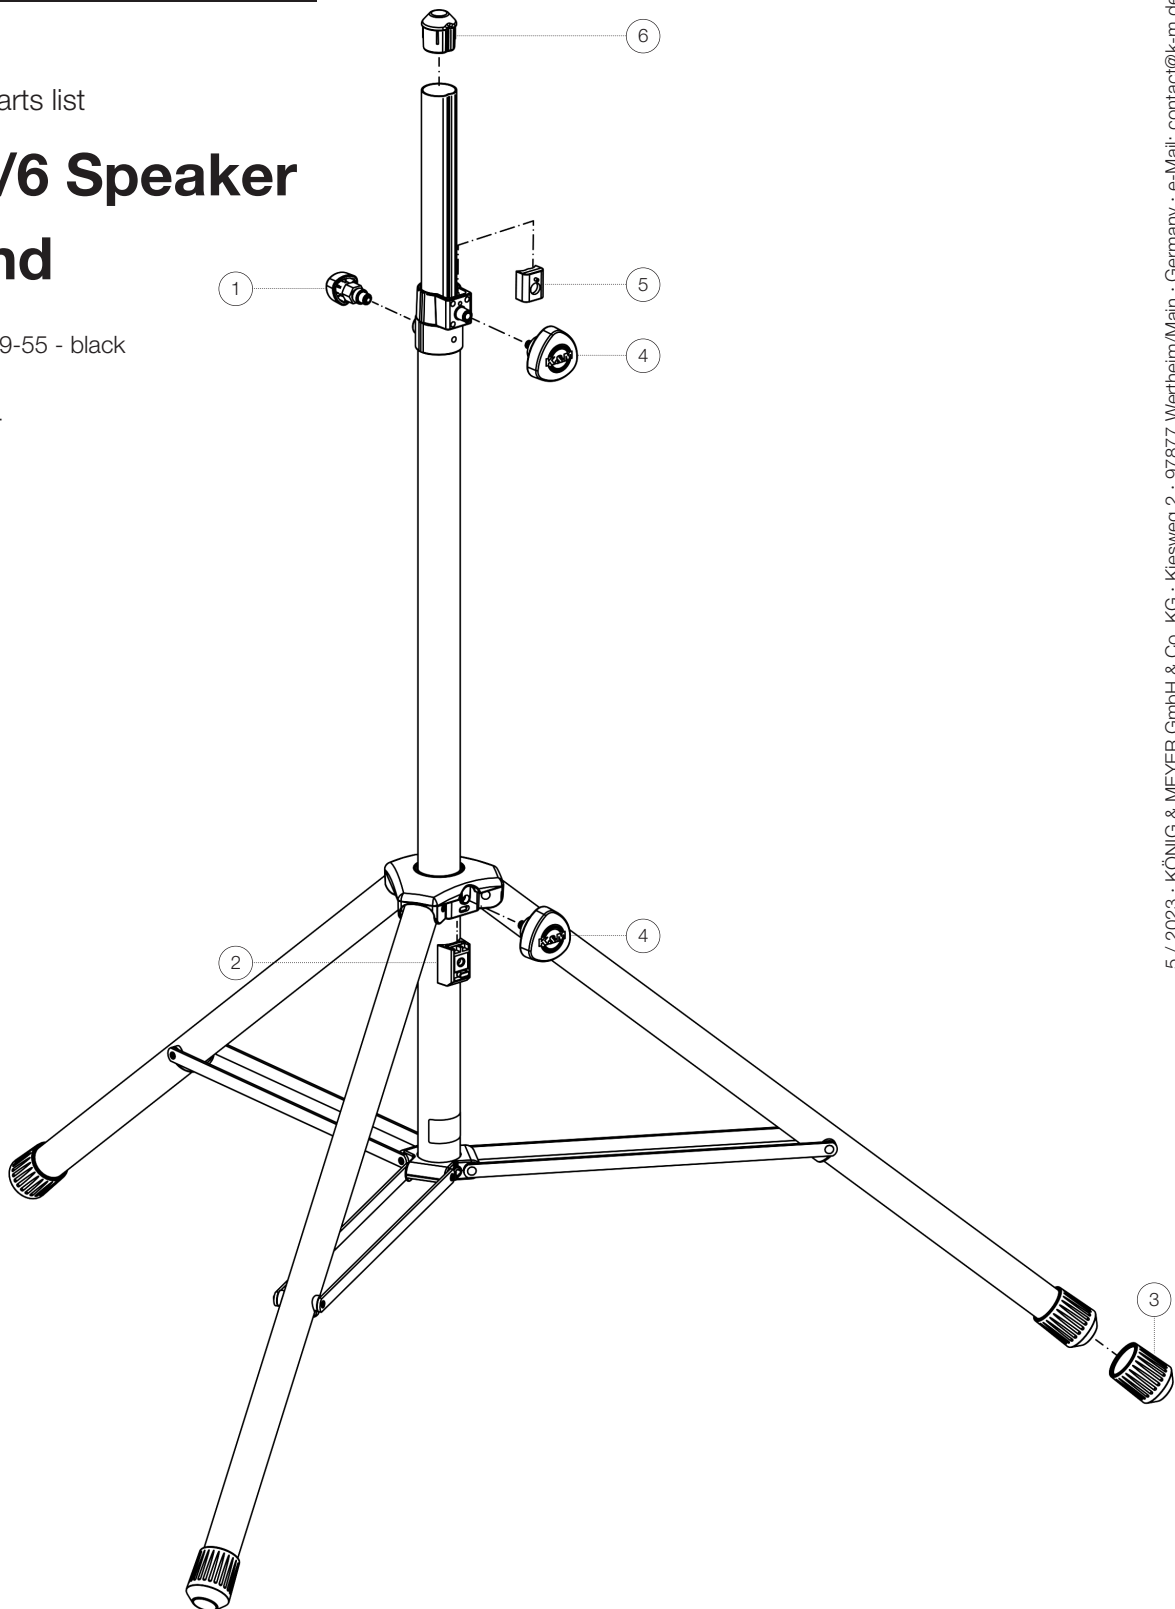

Spare parts list

214/6 Speaker stand

21460-009-55 - black

*Rev04

Position	Description	Article No.	Quantity
1	Spring-loaded bolt complete	6-21460-5-00	1
2	Clamping element with pin R21	6-86735-1-55	1
3	End cap	01-84-935-55	3
4	Clamping screw with logo M8 x 16/33 mm	01-82-763-55	2
5	Clamping element with slot R17	6-86710-1-55	1
6	Mounting aid	01-84-995-62	1