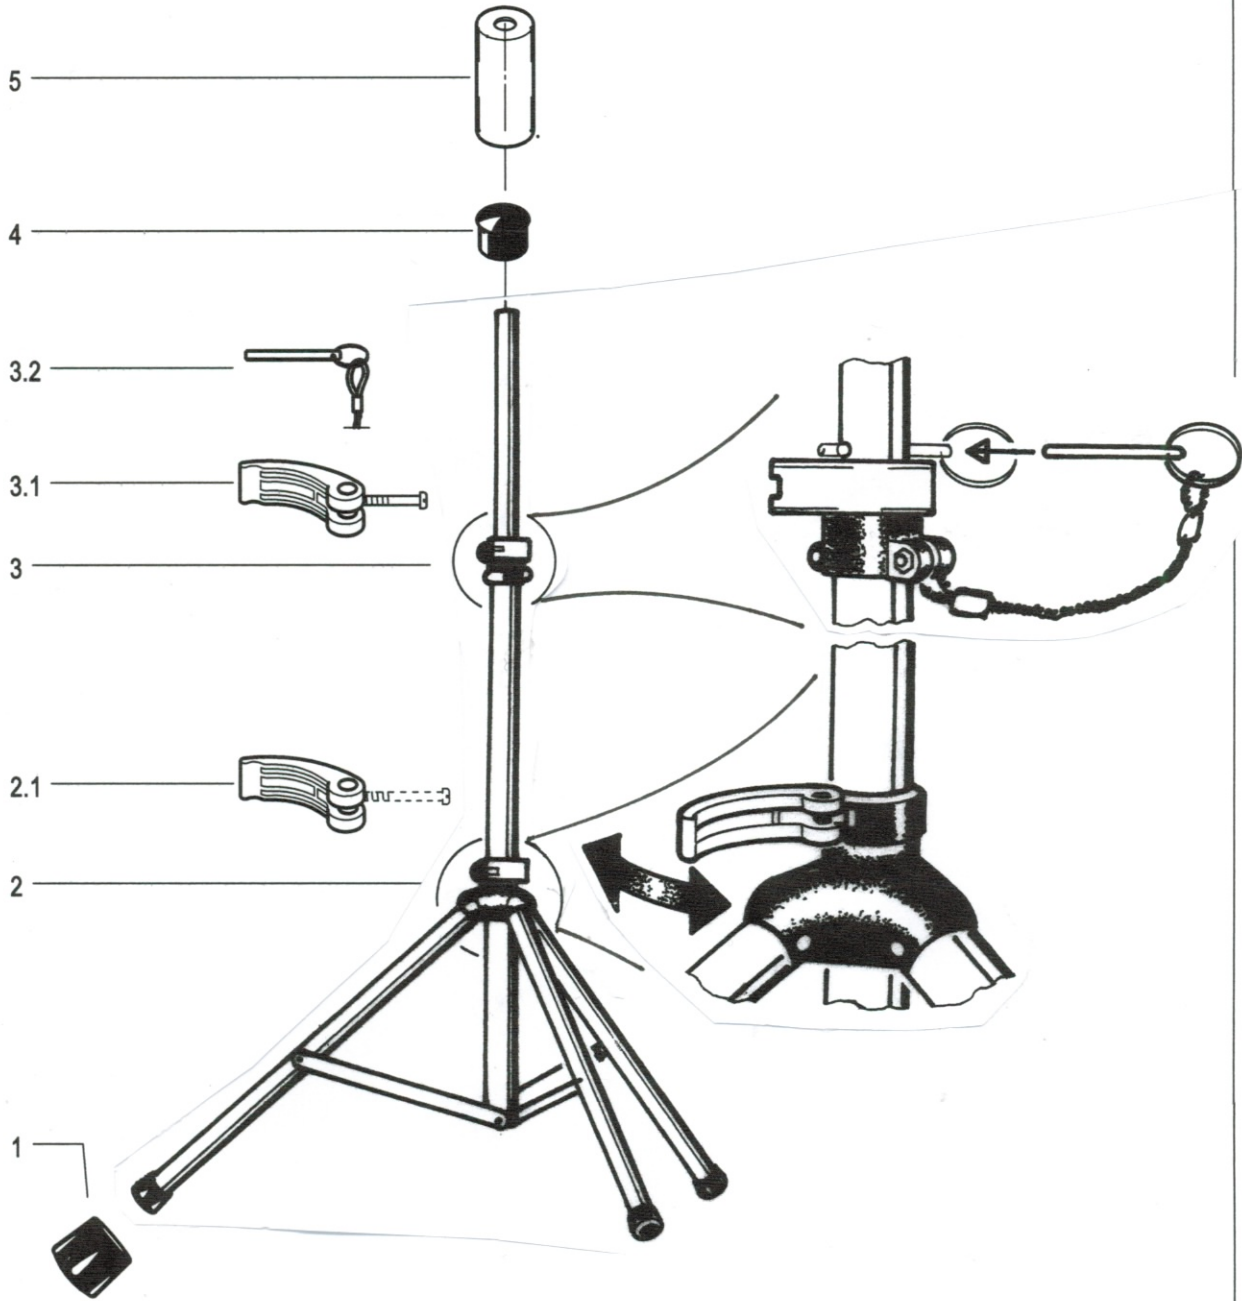

21450 Speaker Stand

21450-000-30 alu
21450-000-55 black

pos.	description	art-no.	qty.
1	end caps	7-214-500155	3
2	great clamp (w.latch, screw, rivets)	7-214-500755	1
2.1	latch, (w/o screw)	7-214-500363	1
3	clamping cpl. (w/latch, screw, pin)	7-214-500555	1
3.1	latch (w/screw)	7-214-500263	1
3.2	locking pin w/cord	03-22-674-00	1
4	end cap for extraction tube	7-214-500655	1
5	adaptor sleeve $\varnothing 38\text{mm}$ (1-1/2")	21326-000-55	1