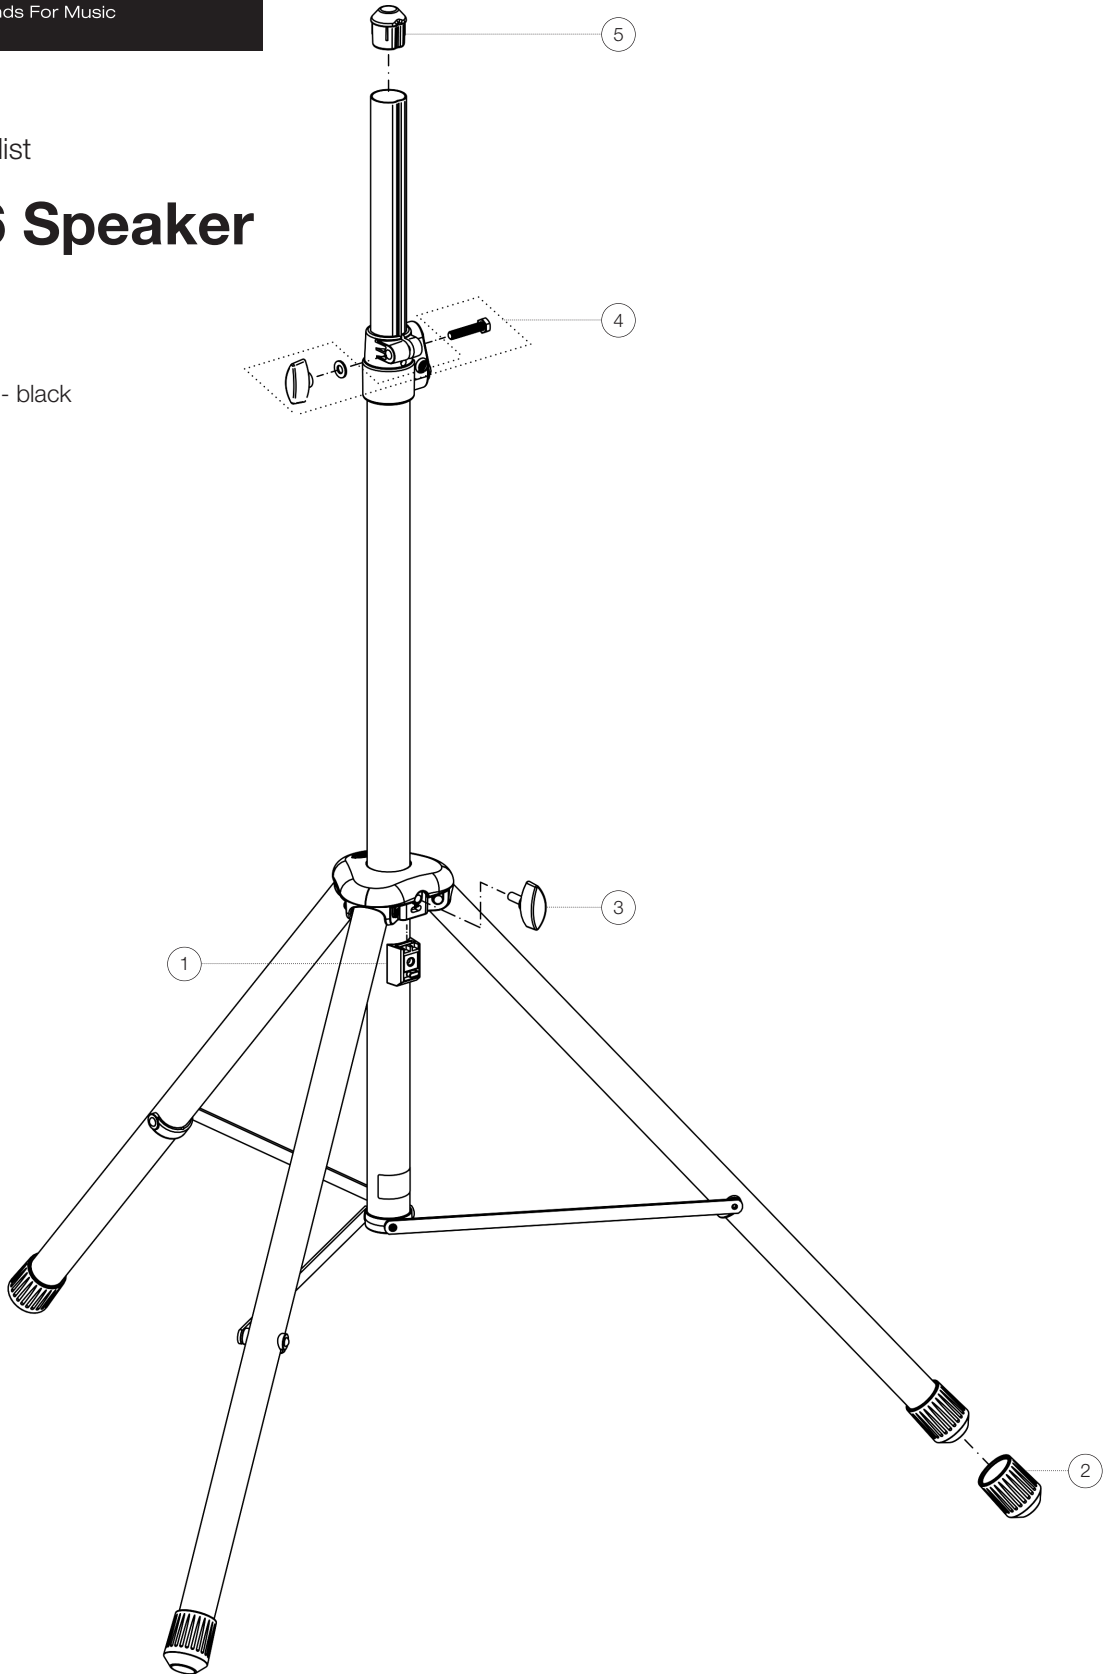

Spare parts list

21436 Speaker stand

21436-009-55 - black

*Rev02

Position	Description	Article No.	Quantity
1	Clamping element with pin R21	6-86735-1-55	1
2	End cap	01-84-935-55	3
3	Clamping screw M8 x 23.5 mm	01-83-828-55	1
4	Screw connection	3-00-000-117	1
5	Mounting aid	01-84-995-62	1