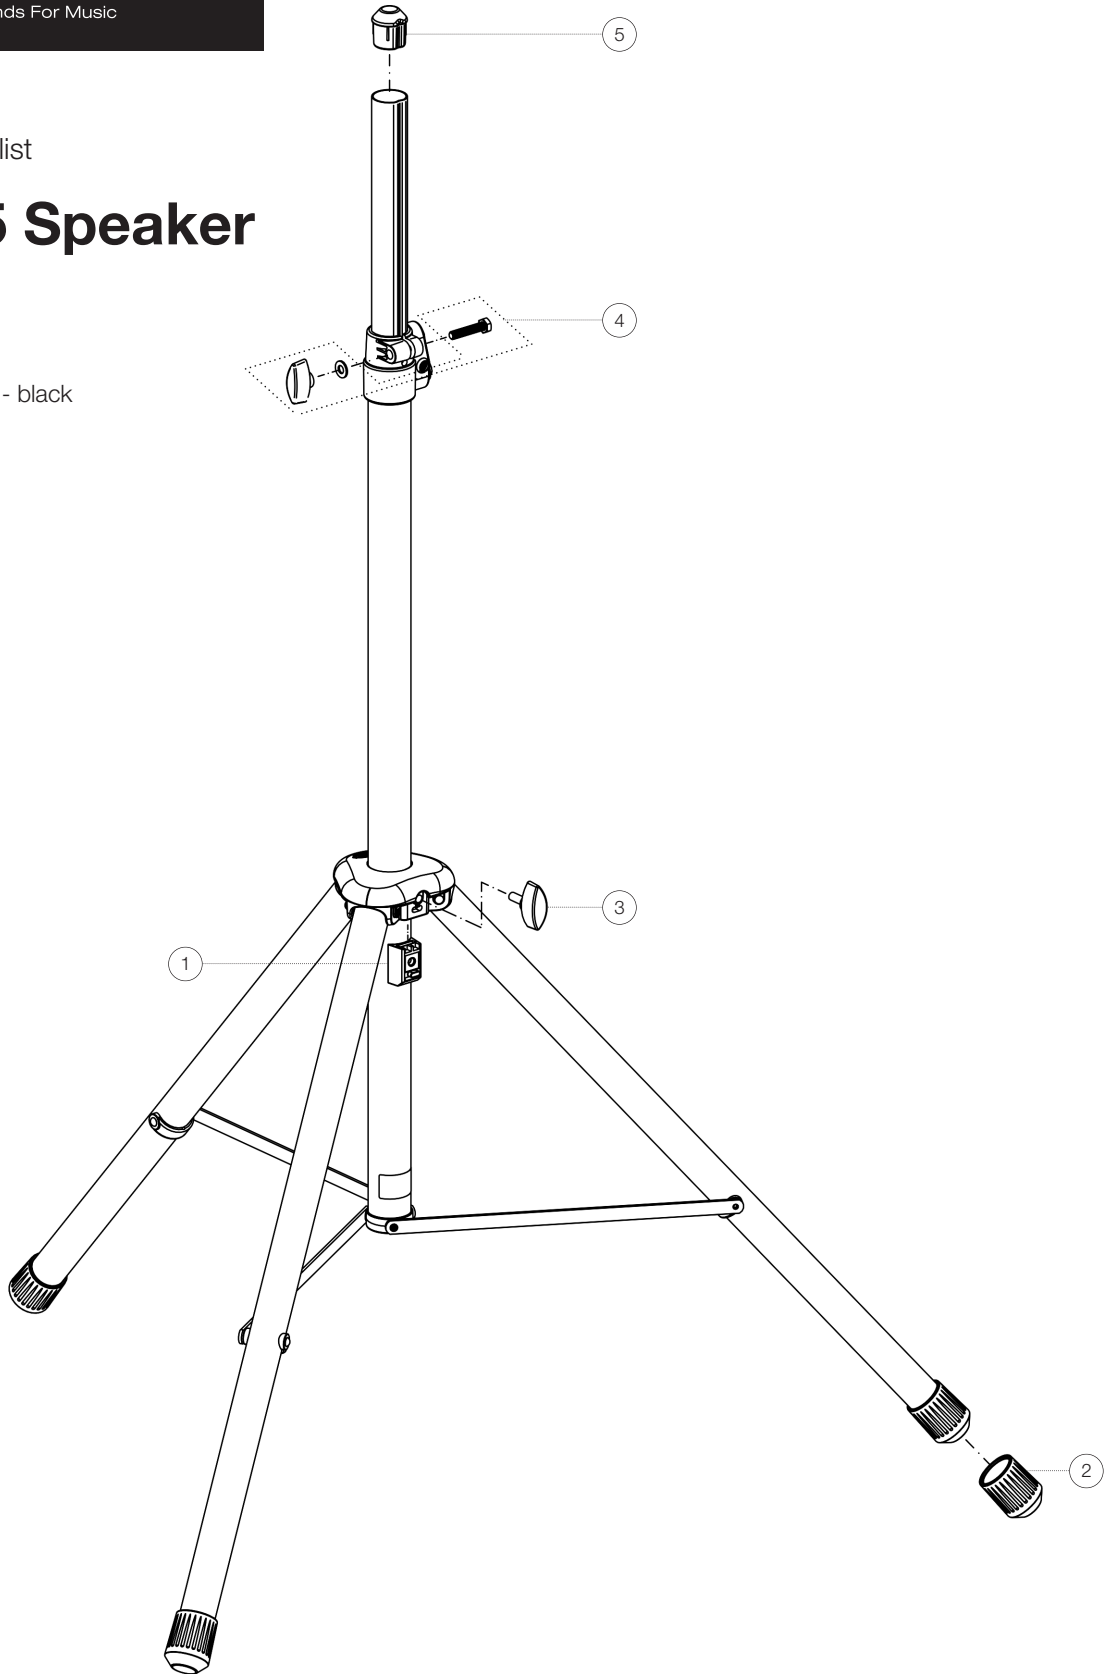

Spare parts list

# 21435 Speaker stand

21435-009-55 - black

\*Rev03

Position	Description	Article No.	Quantity
1	Clamping element with pin R21	6-86735-1-55	1
2	End cap	01-84-935-55	3
3	Clamping screw M8 x 23.5 mm	01-83-828-55	1
4	Screw connection	3-00-000-117	1
5	Mounting aid	01-84-995-62	1