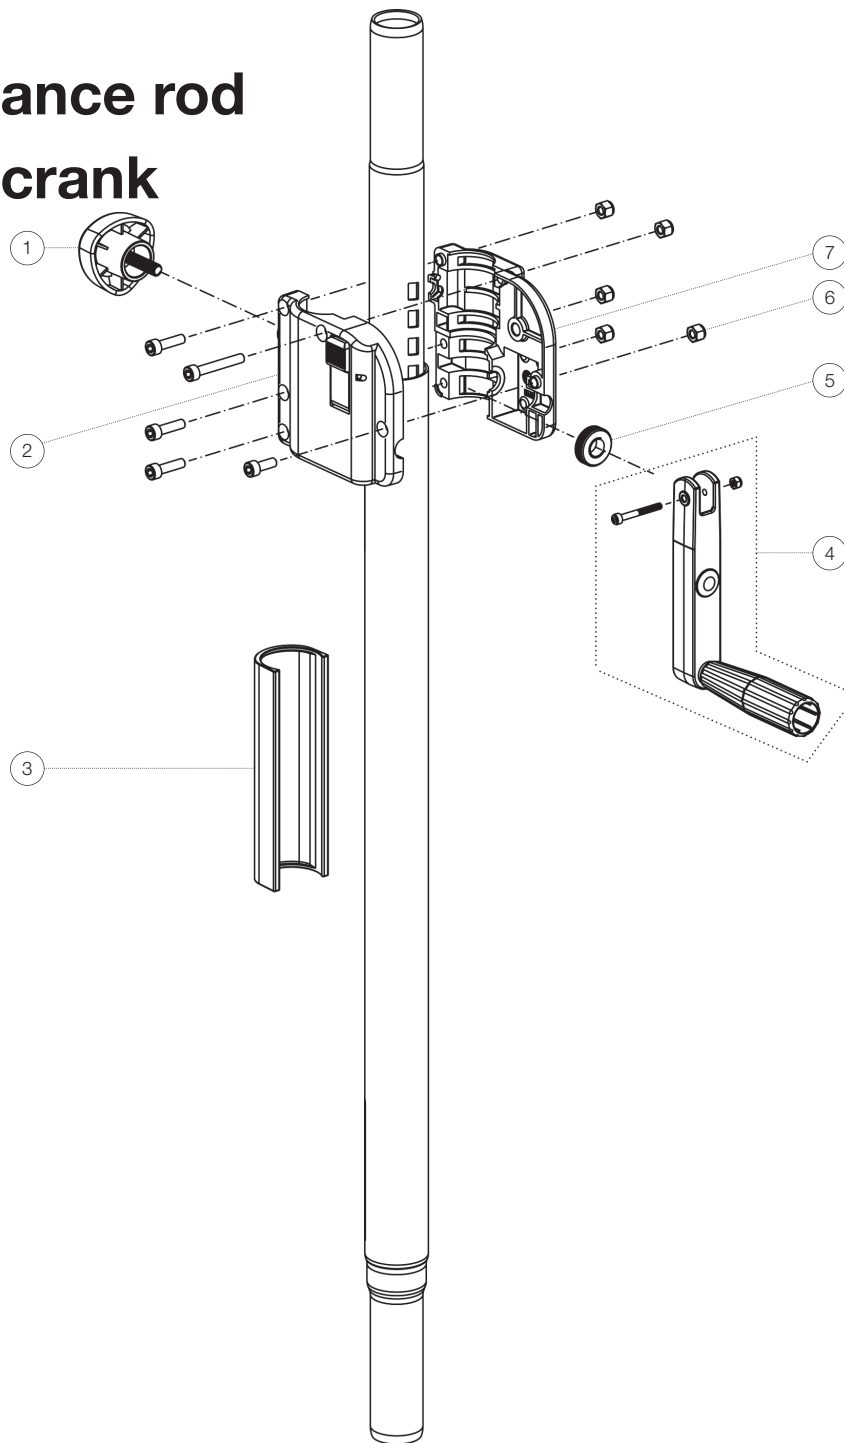

Spare parts list

21338 Distance rod with hand crank

21338-000-55 - black

*Rev04

Position	Description	Article No.	Quantity
1	Clamping screw with logo M8 x 16/33 mm	01-82-763-55	1
2	Housing half shell left complete	6-21300-13-55	1
3	Clamp collar	01-86-931-55	1
4	Hand crank complete	21303-000-55	1
5	Clamping disk	01-06-450-25	1
6	Screws/nuts M6 on crankcase	3-00-000-015	1
7	Housing half shell right	02-41-752-55	1