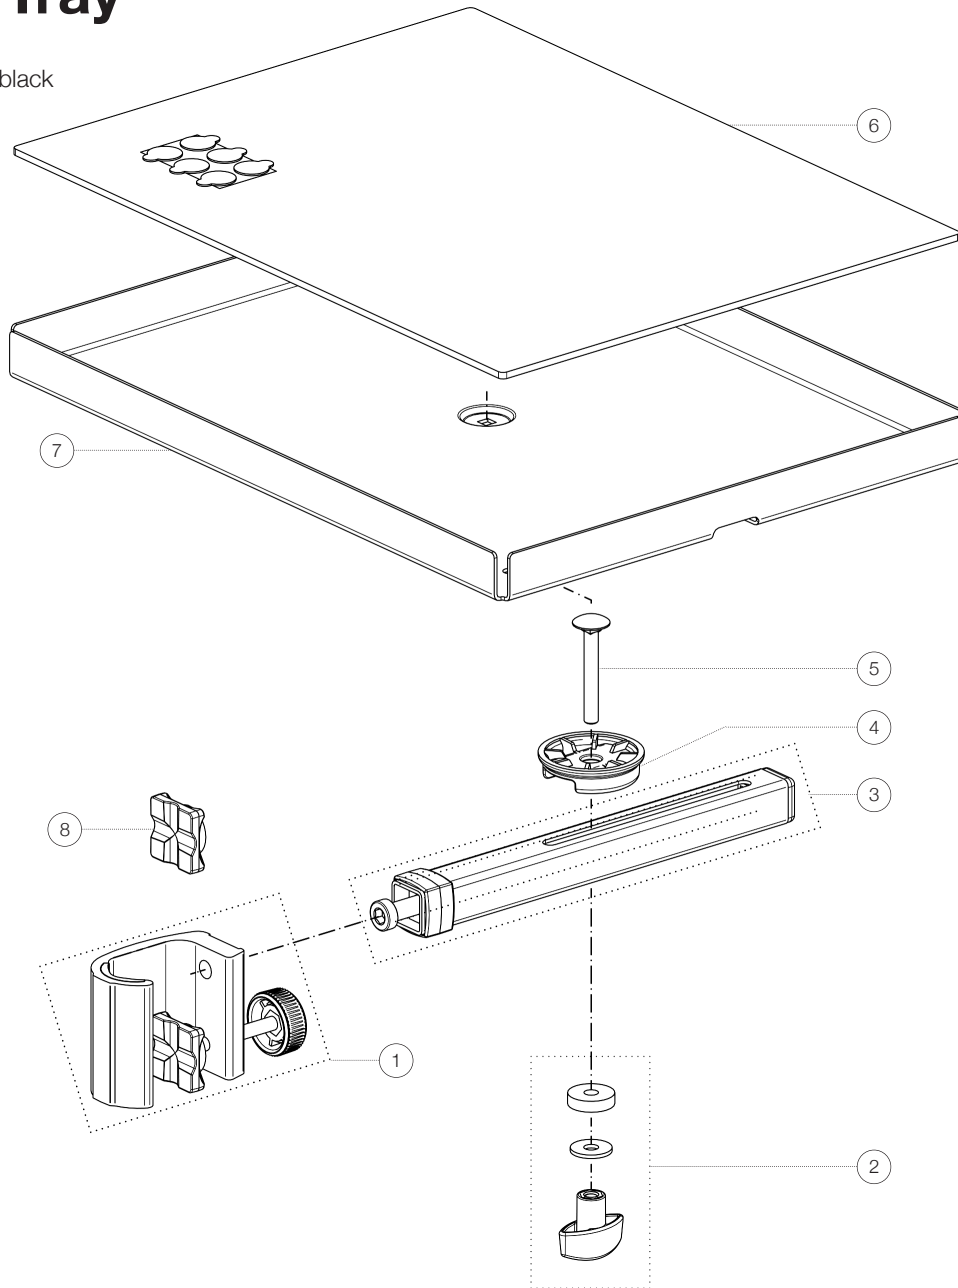

Spare parts list

12225 Tray

12225-000-55 - black

*Rev01

Position	Description	Article No.	Quantity
1	Clamping element complete	3-00-000-001	1
2	Locking nut M6 with washers	3-00-000-003	1
3	Retaining tube complete	3-00-000-002	1
4	Spacer washer	01-87-570-55	1
5	Carriage bolt M6 x 45 mm	03-07-345-29	1
6	Foam insert with double adhesive dots	3-00-000-010	1
7	Tray	02-50-045-55	1
8	Protective cap for clamp	01-87-155-55	1