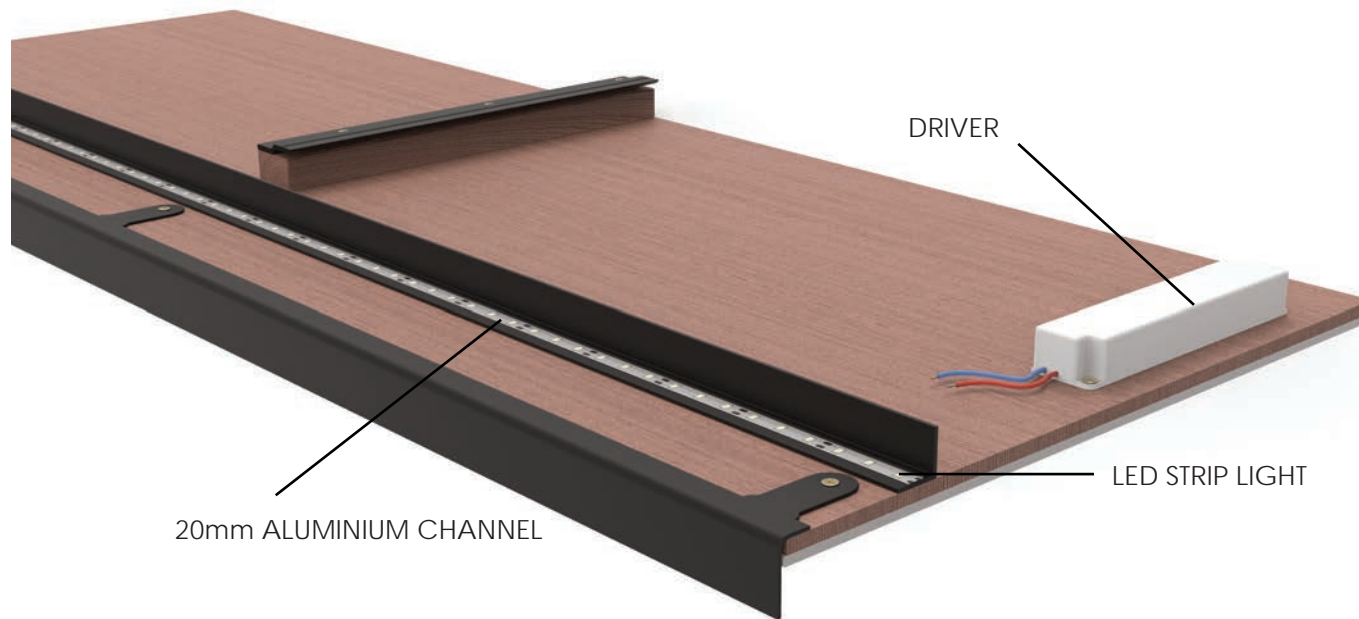

LED Specifications

LED Mounted to black aluminium L channel

LED Type Warm glow LED

Colour Temperature 3000K

Dimmable No

Voltage 230V

Driver Meanwell Constant Current Driver

LED BACK-LIT SYSTEM FOR ARKIVIO MIRRORS