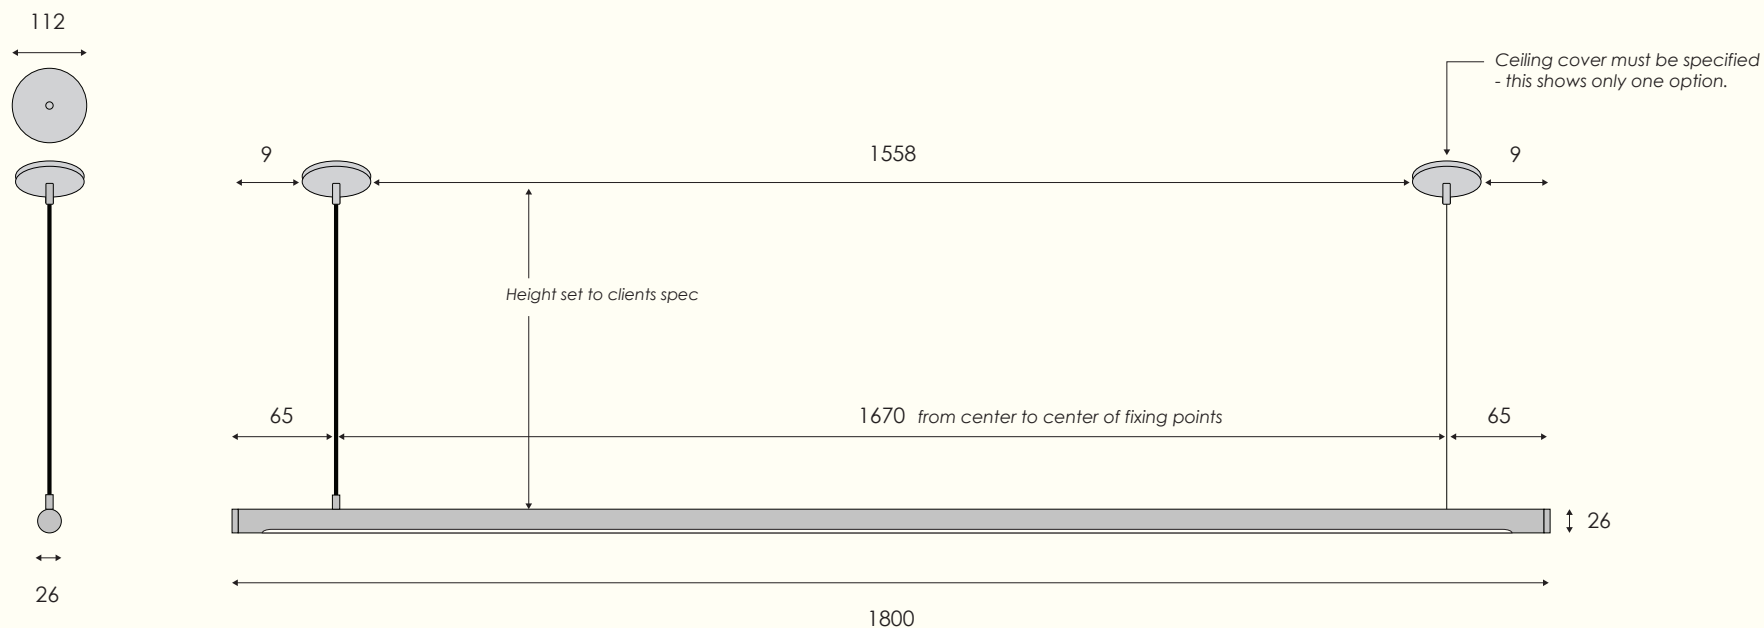

Lamp Specifications

Lumen Output 1800 lm

Colour Temperature 3000 K / 4000 K

Dimmable No

Voltage 230 V

Power 18 W

Utilization Internal

Typology Suspended

3 year warrenty on LED component

All dimensions are customisable - Max length of fitting is 2000mm