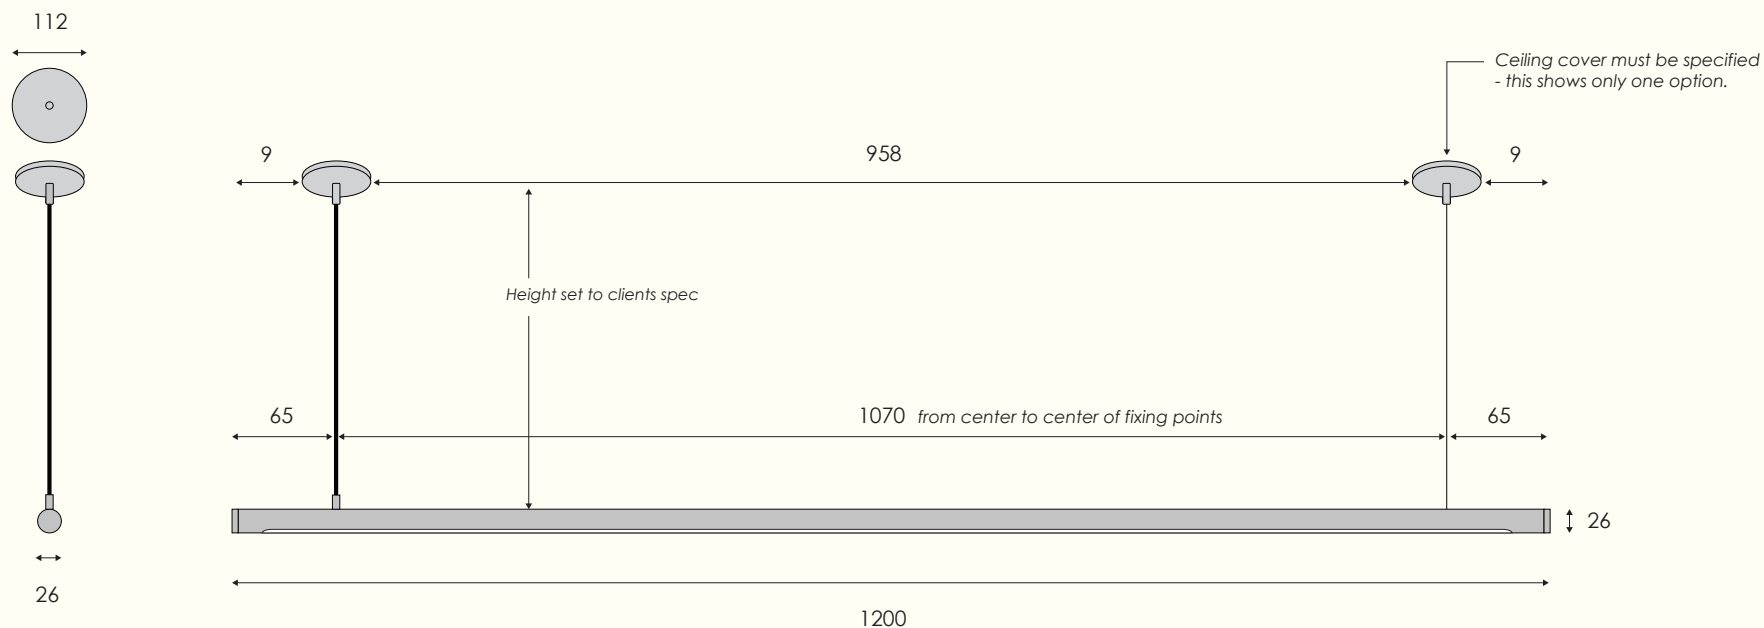

### Lamp Specifications

**Lumen Output** 1800 lm

**Colour Temperature** 3000 K / 4000 K

**Dimmable** No

**Voltage** 230 V

**Power** 18 W

**Utilization** Internal

**Typology** Suspended

3 year warrenty on LED component

All dimensions are customisable - Max length of fitting is 2000mm