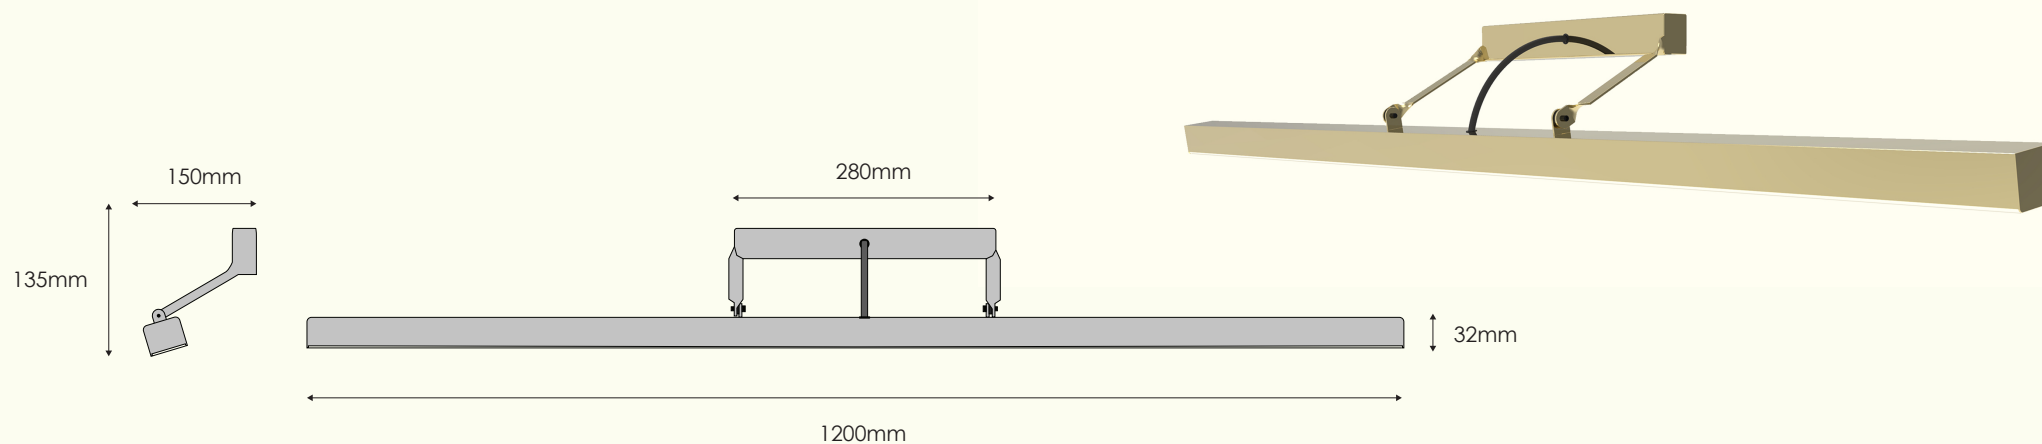

Available finishes

It's possible to use different finishes per component

Powder Coat

Matte Black, Gold, Copper, White, Smooth Black. More Available on request.

Solid Brass

Matte / polished.

Option to seal with 2K lacquer

Lamp Specifications

Lumen Output 1800 lm

Colour Temperature 3000 K / 4000 K

Dimmable No

Voltage 230V

Power 18W

Utilization Internal

Typology Wall Light

3 year warrenty on LED component