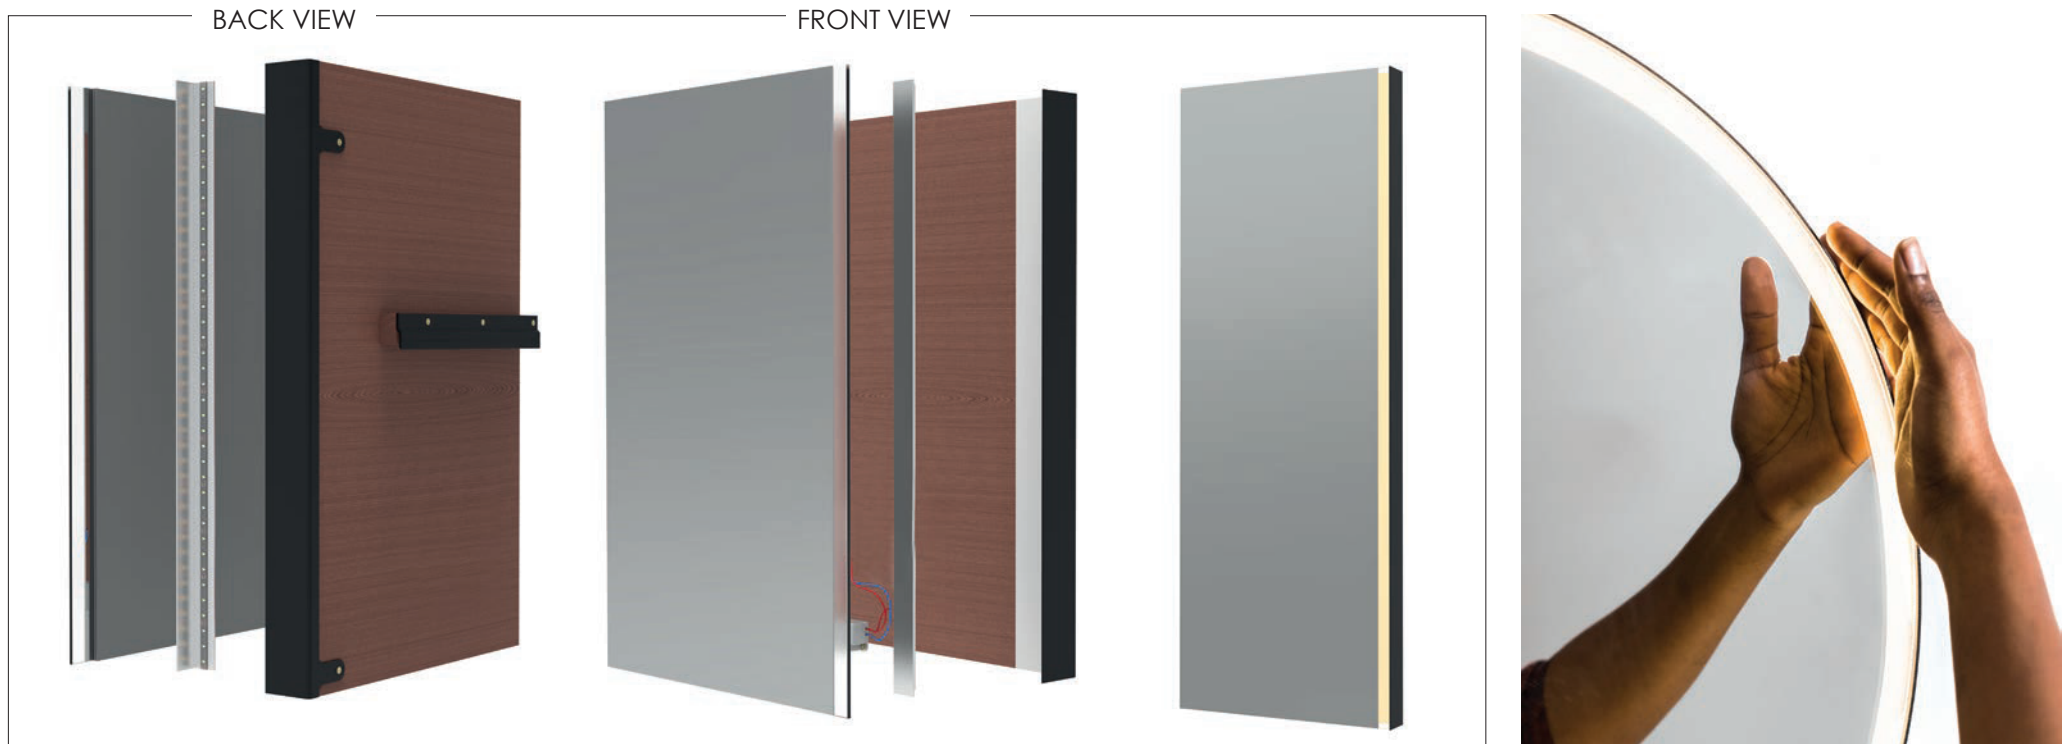

LED Specifications

LED Type Cool glow LED

Colour Temperature 4000K

Dimmable No

Voltage 230V

Driver Meanwell Constant Current Driver

AVAILABLE DIAMETERS 60cm to 1.5m

AVAILABLE IN FULL LENGTH AND VANITY SIZE