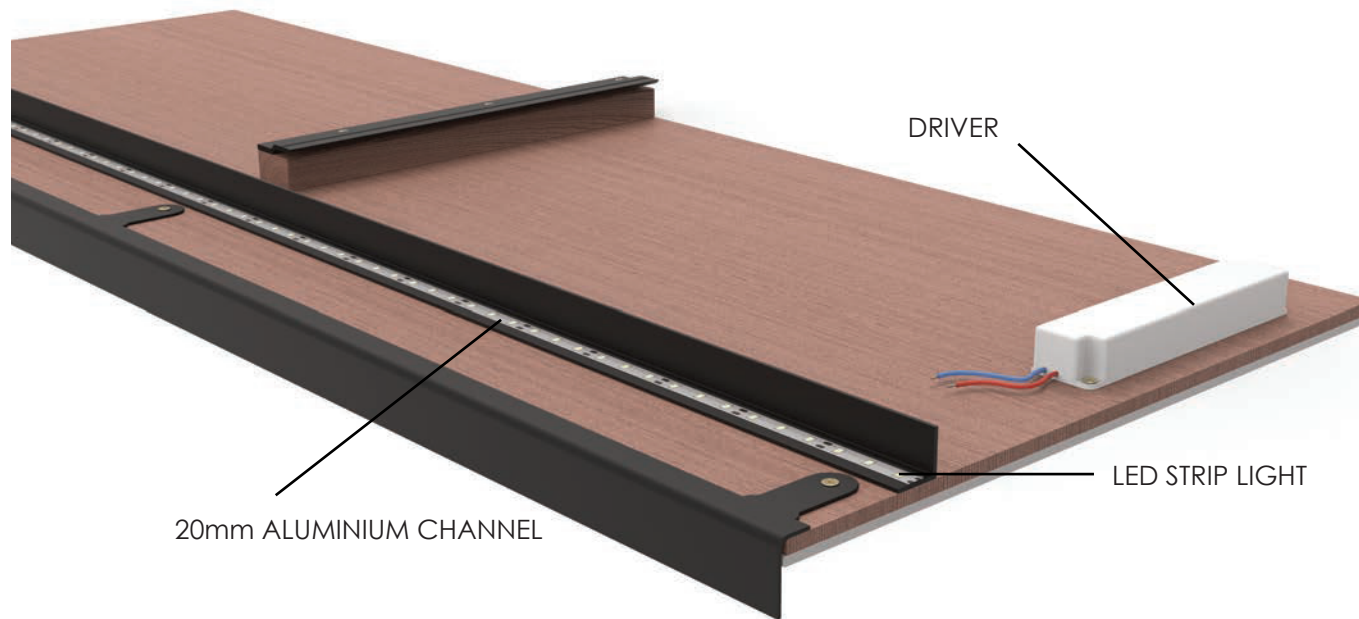

LED Specifications

LED Mounted to black aluminium L channel

LED Type Warm glow LED

Colour Temperature 3000K

Dimmable No

Voltage 230V

Driver Meanwell Constant Current Driver

LED BACK-LIT SYSTEM FOR ARKIVIO MIRRORS