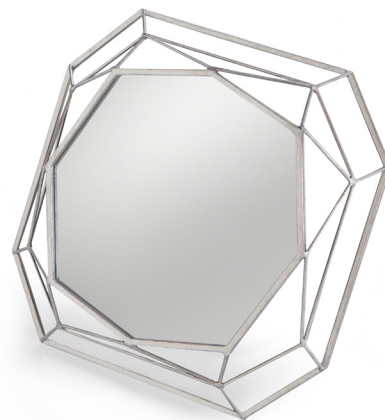

# BADGLEY MISCHKA H O M E

A

B

C

## Mulholland Mirror Set

Item# BM0082G (Gold)

Item# BM0082S (Silver)

Size: A: 16 1/2"W x 3"D x 20"H

B: 17"W x 3"D x 17"H

C: 14"W x 3"D x 14"H

Metal: Hand-Gilded Gold or Silver Leaf Finish