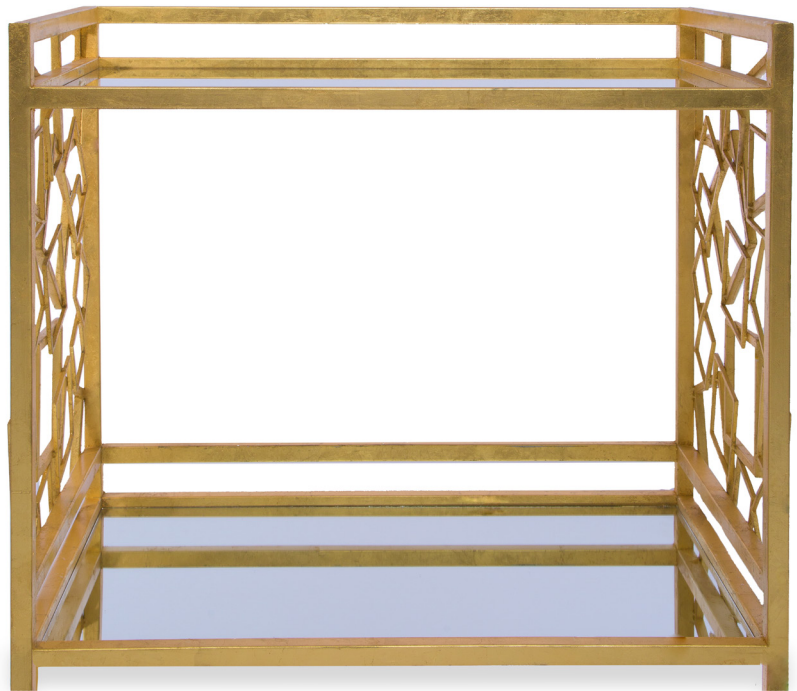

BADGLEY
MISCHKA
H O M E

Monterey Serving Bar

Item# BM0012G (Gold)

BM0012S (Silver)

Size: 36"W x 22"D x 32"H

Metal: Hand-Gilded Gold or Silver Leaf Finish
Tempered Mirror