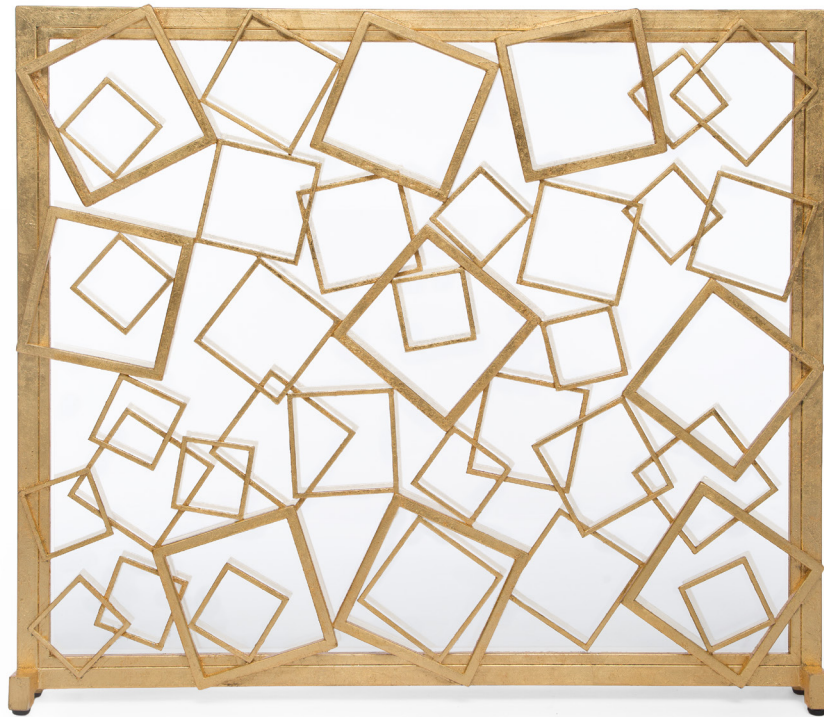

# BADGLEY MISCHKA H O M E

## Monterey Fireplace Screen

Item# BM0013G (Gold)

Item# BM0013S (Silver)

Size: 38"W x 7"D x 33"H

Metal: Hand-Gilded Gold or Silver Leaf  
Tempered Glass