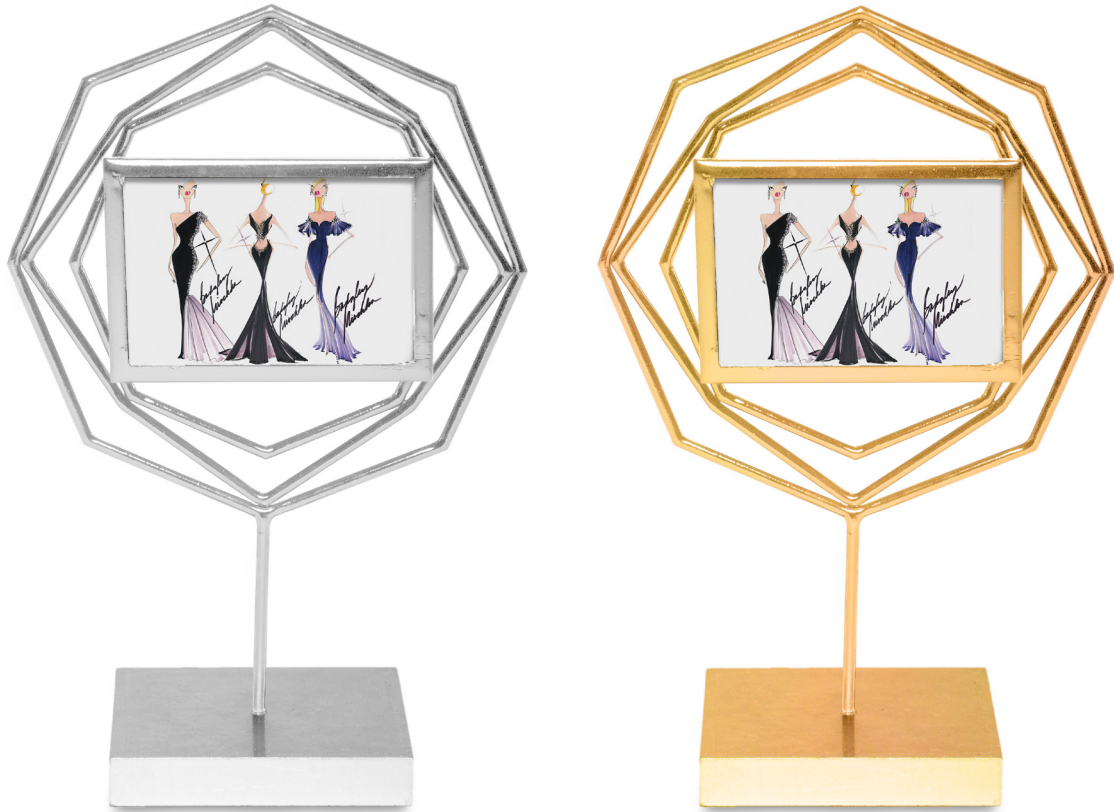

BADGLEY MISCHKA H O M E

Dorothy Photo Frame

Item# BM0118G (Gold)

Item# BM0118S (Silver)

Size: 4 x 6: 10.5"W x 6"D x 15 1/2"H

Metal: Hand-Gilded Silver or Gold Leaf Finish

Wood: Hand-Gilded Silver or Gold Leaf Finish
Glass