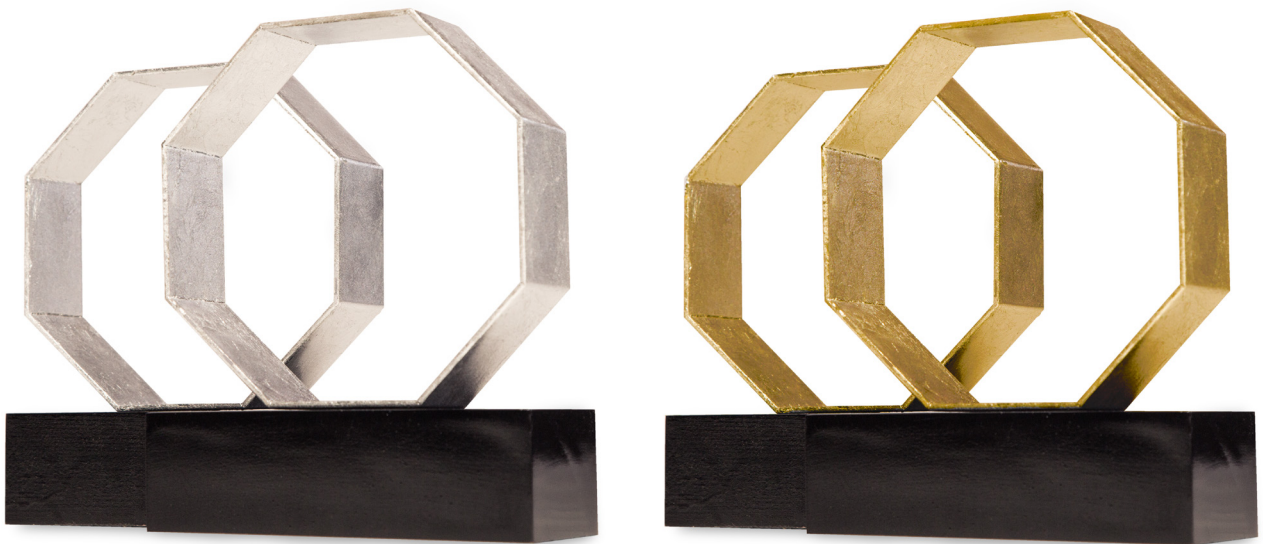

BADGLEY
MISCHKA
H O M E

Dean Bookends

Item# BM0125G (Gold)

Item# BM0125S (Silver)

Size: 6"W x 3"D x 7.5"H

Metal: Hand-Gilded Silver or Gold Leaf Finish

Wood: Hand-Lacquered Ebony Finish