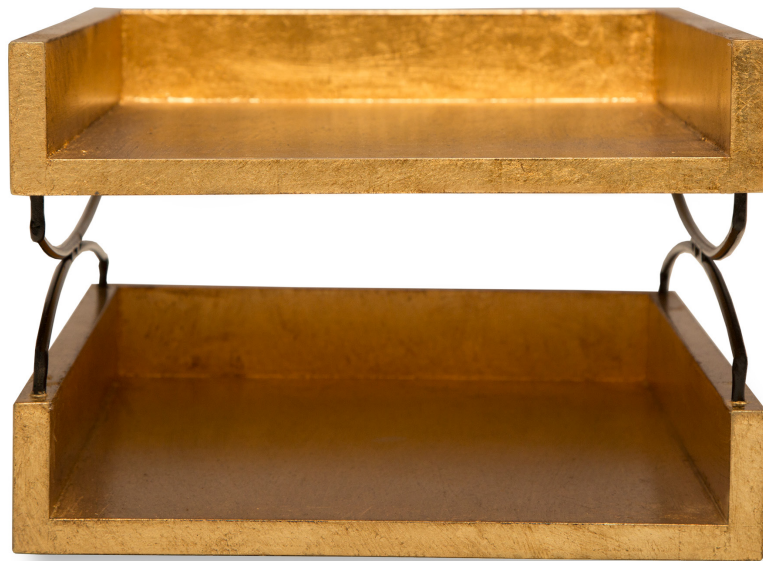

BADGLEY
MISCHKA
H O M E

Casablanca Letter Tray

Item# BM0061G (Gold)
10"W x 12"D x 6.5"H
Hand-Gilded Antique Gold Leaf Wood Finish;
Hand-Lacquered Ebony Metal Finish