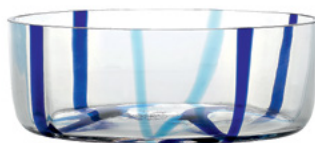

07B

aquamarine/blue