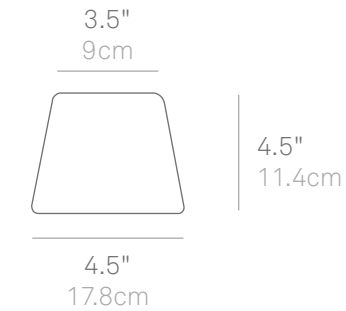

TECHNICAL DATA

Lamps to be purchased separately
Suitable for indoor/outdoor use

Small (SDMM-340)

For Poldina Pro & Poldina Pro Mini, Poldina Wall, Poldina Suspension, Poldina Peg, and Poldina Upside Down