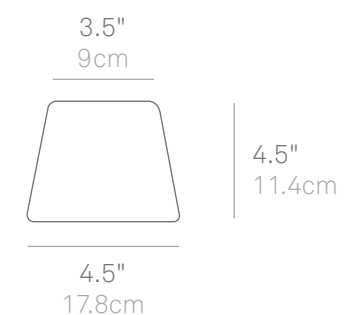

SDZA-340-BC1
Lido Green