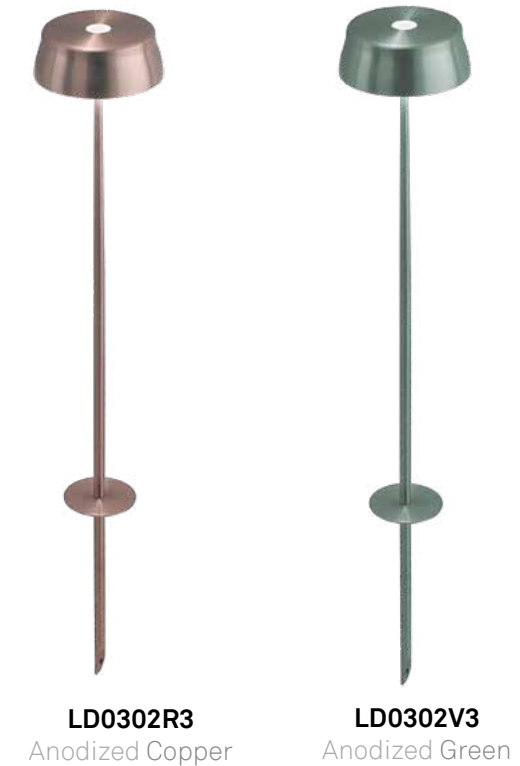

ACCESSORIES INCLUDED

- Charging Cable with USB-C input
- 120V AC Adapter Plug not included
- Kit for magnetic attachment
- 3-Stem Kit