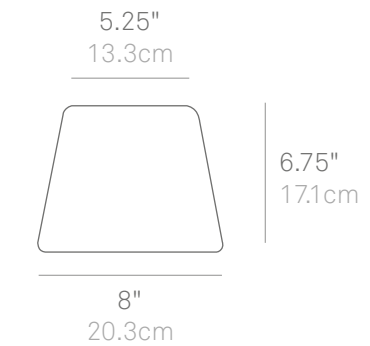

Large (SDMM-390)

For Poldina L Desk & Poldina L Floor