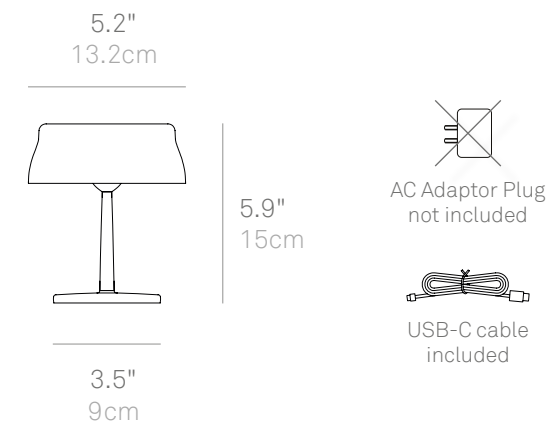

Rechargeable and replaceable Lithium Ion battery pack
Rechargeable with a USB-C cable
Battery lasts about 8-58 hours at full charge depending on the luminous flux setting
Charging time approximately 5 hours
Prismatic to Polycarbonate light diffuser
Anodized aluminum components
Suitable for indoor or outdoor use
Impact resistant (IK07) and Salt Spray tested 1500 hours

When using the magnetic feature, the head of the fixture can be removed from the stem for convenient charging.

ACCESSORIES INCLUDED

Charging Cable with USB-C input
120V AC Adapter Plug not included
Kit for magnetic attachment
For mounting to desk or table