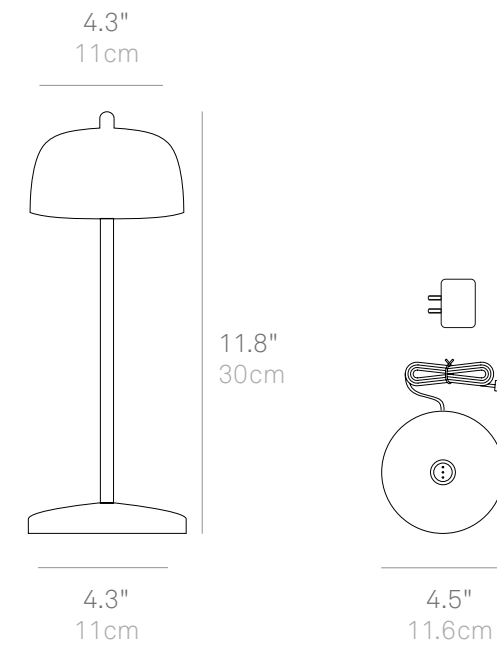

Rechargeable and replaceable Lithium Ion battery pack
Contact charging base
Battery lasts about 9 hours at full charge
Charging time approximately 6-8 hours
Prismatic polycarbonate light diffuser
Powder-coated finishes suitable for indoor or outdoor use

Polished Gold, Polished Chrome, and Rose Gold finishes may tarnish or peel if left outdoors for extended time periods

ACCESSORIES INCLUDED

Contact charging base
120V AC Adaptor Plug