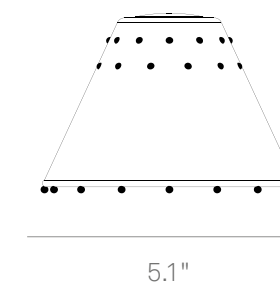

SDZA-1010-001
25 Dot White