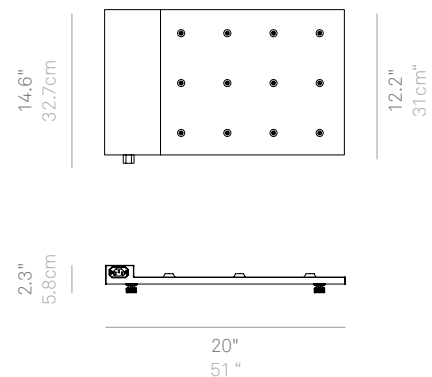

12-Lamp Multi-Contact Charging Carpet (Poldina Micro)

35W
12 Lamps
Input: AC
220

Modular multi-contact charging base: they can be connected in sequence to simultaneously charge multiple set of lamps. Particularly suitable for professional use.

LD0490RP