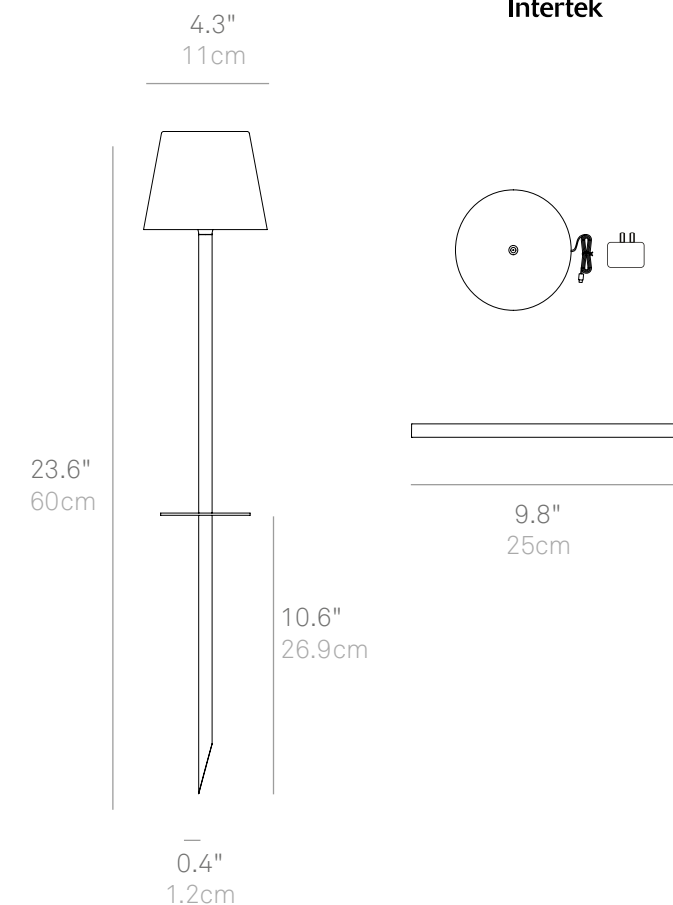

Rechargeable and replaceable Lithium Ion battery pack
Contact charging base
Battery lasts about 10 hours at full charge
Charging time approximately 6-8 hours
Powder-coated die-cast aluminum components
Polycarbonate light diffuser
Suitable for indoor or outdoor use

The magnetic head can be removed from the stem to allow for convenient charging

For optimum stability of the lamp, we recommend a maximum of three stems. There is no guarantee when using more than 3 stems.

ACCESSORIES INCLUDED

Contact charging base
120V AC Adaptor Plug
(1) Stem extension