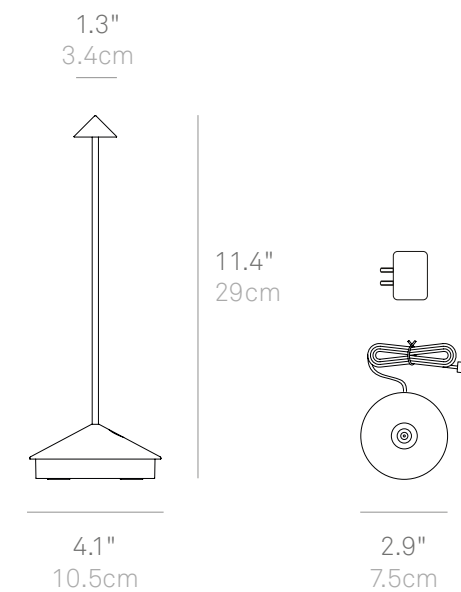

Rechargeable and replaceable Lithium Ion battery pack
Contact charging base
Battery lasts about 12 hours at full charge
Charging time approximately 6-7 hours
Polycarbonate light diffuser
Powder-coated finishes suitable for indoor or outdoor use

Gold Leaf, Silver Leaf, Copper Leaf, Glossy Gold, and Glossy Chrome finishes may tarnish or peel if left outdoors for extended time periods

Lamps with leaf finishes are only available in 1-CCT color temperatures: 2700K

ACCESSORIES INCLUDED

Contact charging base
120V AC Adapter Plug