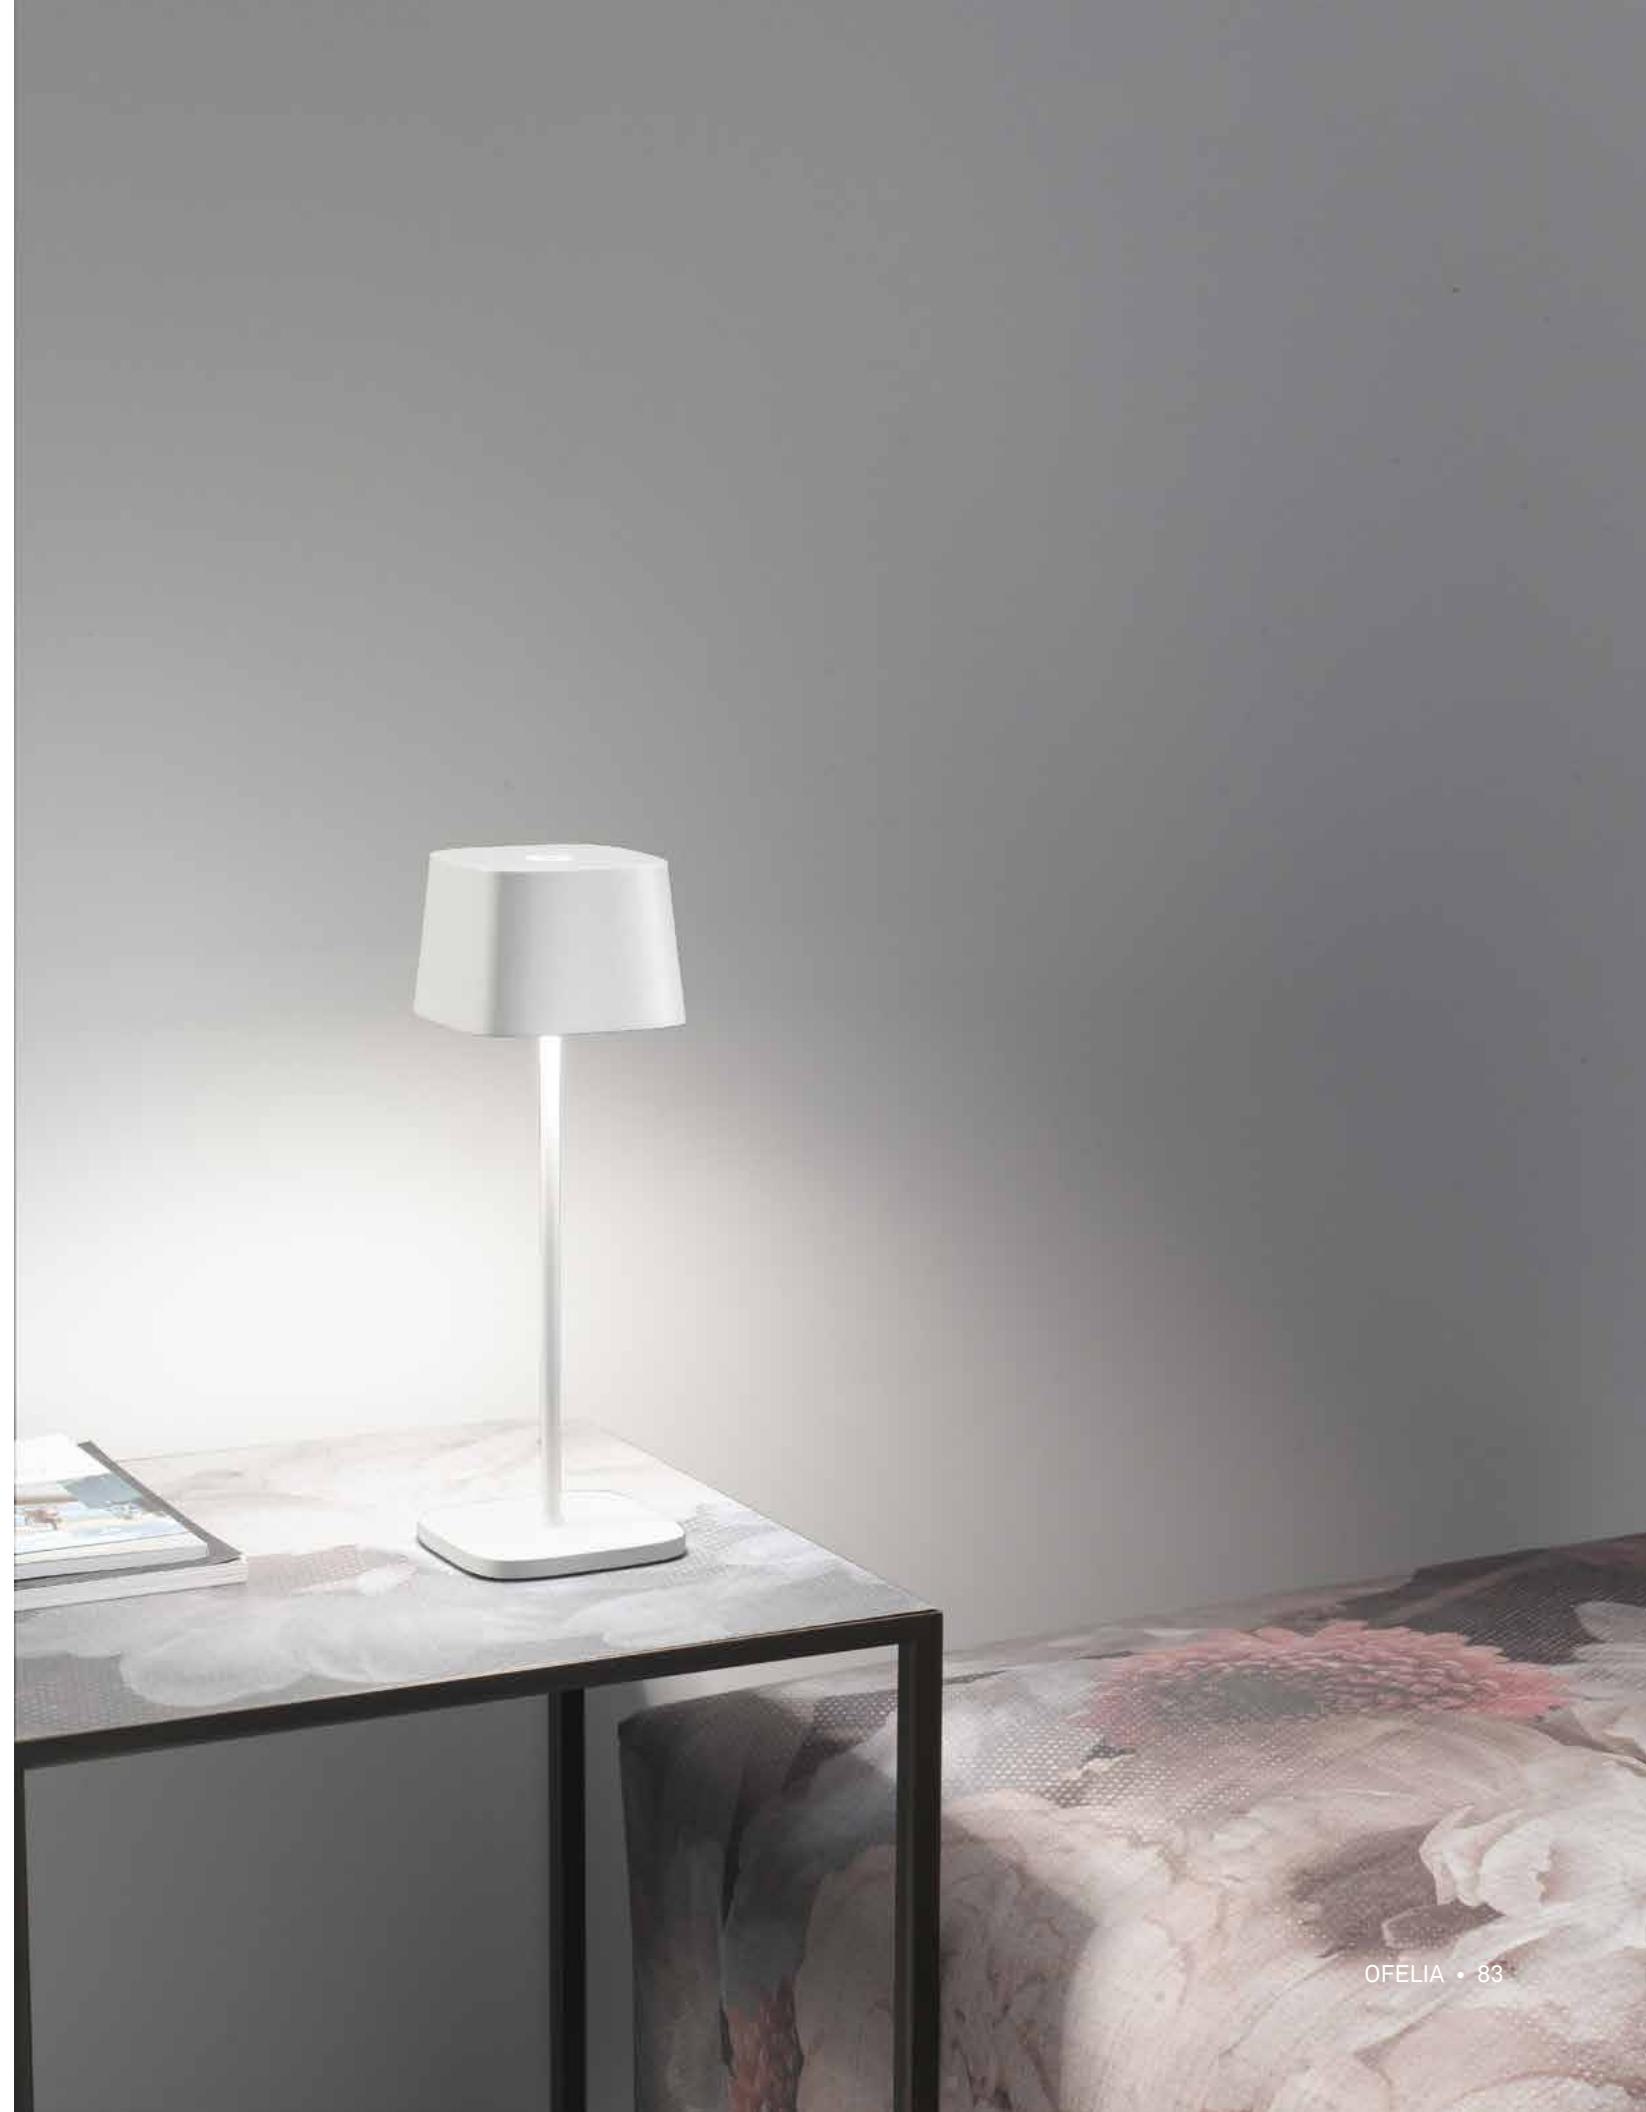

Pina

Pina Pro

The lamp that took over New York and the world, the Pina Pro is our most popular cordless lamp. With brilliant light output large enough for a 5ft diameter table from the tiny cone-shaped head, Pina seems like a magic candle. Features touch-dimming control and 3-CCT color temperature selection for 2200K (candle light), 2700K (warm white) and 3000K (cool white). The integrated LED module is designed and engineered to produce controlled downlight.