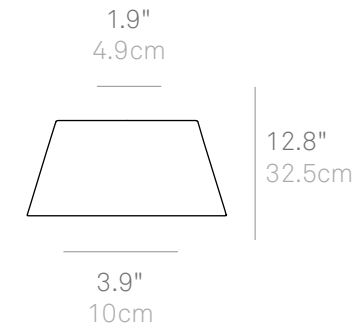

TECHNICAL DATA

Lamps to be purchased separately

SDZA-1011-01
White/Black