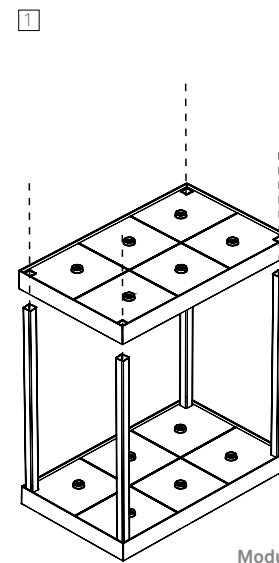

Modular up to 3 levels (18 lamps)