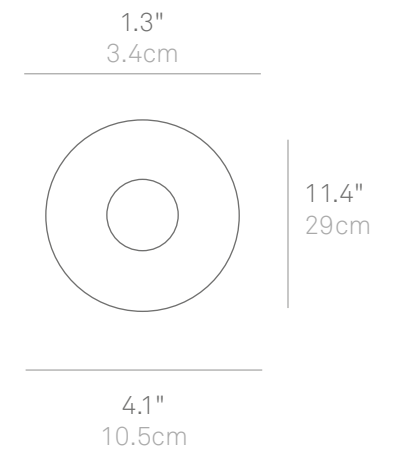

Pina Pro Ceramic Tray

NEW

Introducing a unique tray that beautifully marries the sleek design of the Pina lamp with the artistry of our handmade Italian ceramics. The tray can be purely decorative or used as a serving dish that fits the Pina lamp perfectly in the center. Hand-painted in Civita Castellana, Italy.

TECHNICAL DATA

Food safe, hand-painted stoneware

Lamps to be purchased separately

The tray does not charge the lamp