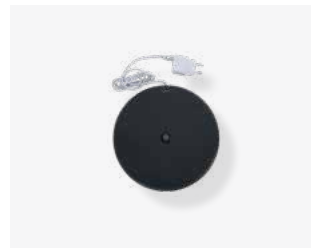

LD0682RB (Poldina Peg)
LD0686RB (Poldina Suspension)
LD0688RB (Poldina Wall Bracket)
LD0689RB (Poldina Wall Hook)
Contact charging base