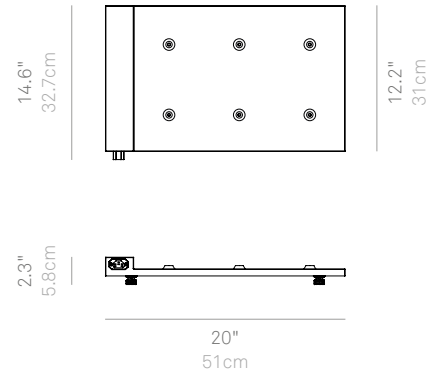

LD1050RB (PushUp)
Contact charging base

LD0650RB (Pina)
Contact charging base

LD0610RB (Dama)
Contact charging base

6-Lamp Multi-Contact Charging Carpet (Poldina Pro, Poldina Pro Mini, Pina, Swap, Swap Mini, Home, Dama, PushUp, and Olimpia)