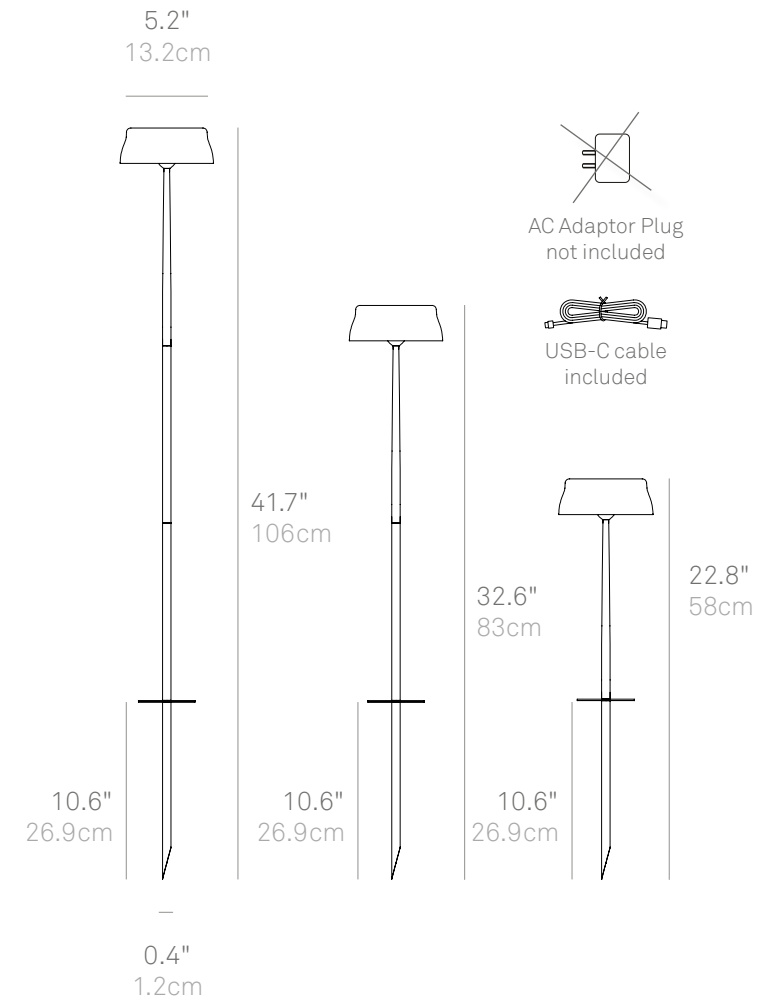

- Rechargeable and replaceable Lithium Ion battery pack
- Rechargeable with a USB-C cable
- Battery lasts about 8-58 hours at full charge depending on the luminous flux setting
- Charging time approximately 5 hours
- Prismatic polycarbonate light diffuser
- Anodized aluminum components
- Suitable for indoor or outdoor use
- Impact resistant (IK07) and Salt Spray tested 1500 hours

When using the magnetic feature, the head of the fixture can be removed from the stem for convenient charging.