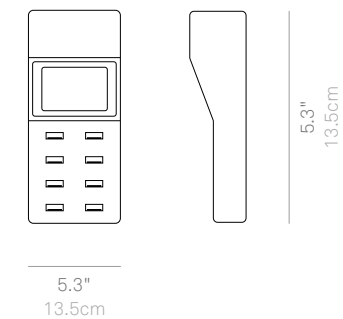

8-Lamp Multi-Port USB Charger

40w
8 Lamps
Input: AC

USB multi-socket charger (8 x USB-A). Can charge up to 8 devices simultaneously. A graphic display shows the level of the batteries being charged. Particularly suitable for professional use.

LD0340RA