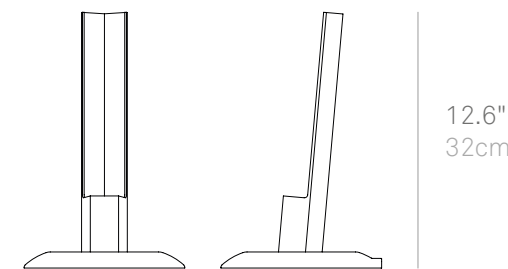

Charger not included

7.8"
23cm

Charging plug and cable
not included

LD0810B3
White

LD0810R3
Rust

LD0810G3
Graphite

Pencil Rotating Docking Station (Non-Charging)

The Rotating Docking Base turns Pencil into a floor lamp or table lamp. As opposed to the docking station, this accessory allows the light to rotate 360° degrees in both directions. Depending on the angle, the lighting module can produce direct or indirect light. Pencil can be a portable light when removed from the base.