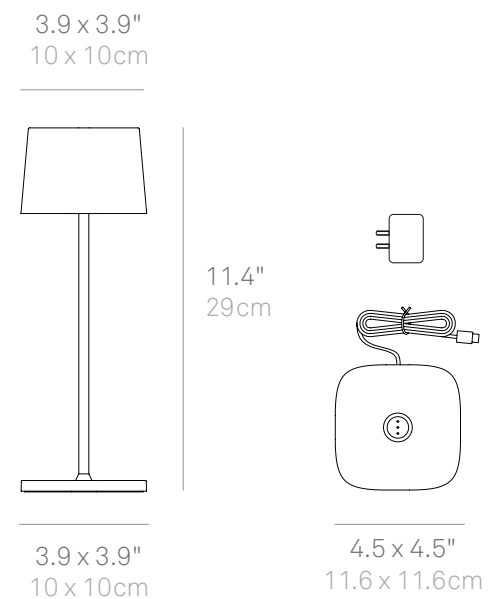

ACCESSORIES INCLUDED

Contact charging base
120V AC Adapter Plug