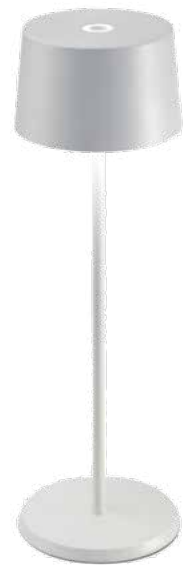

LD0850B4
White