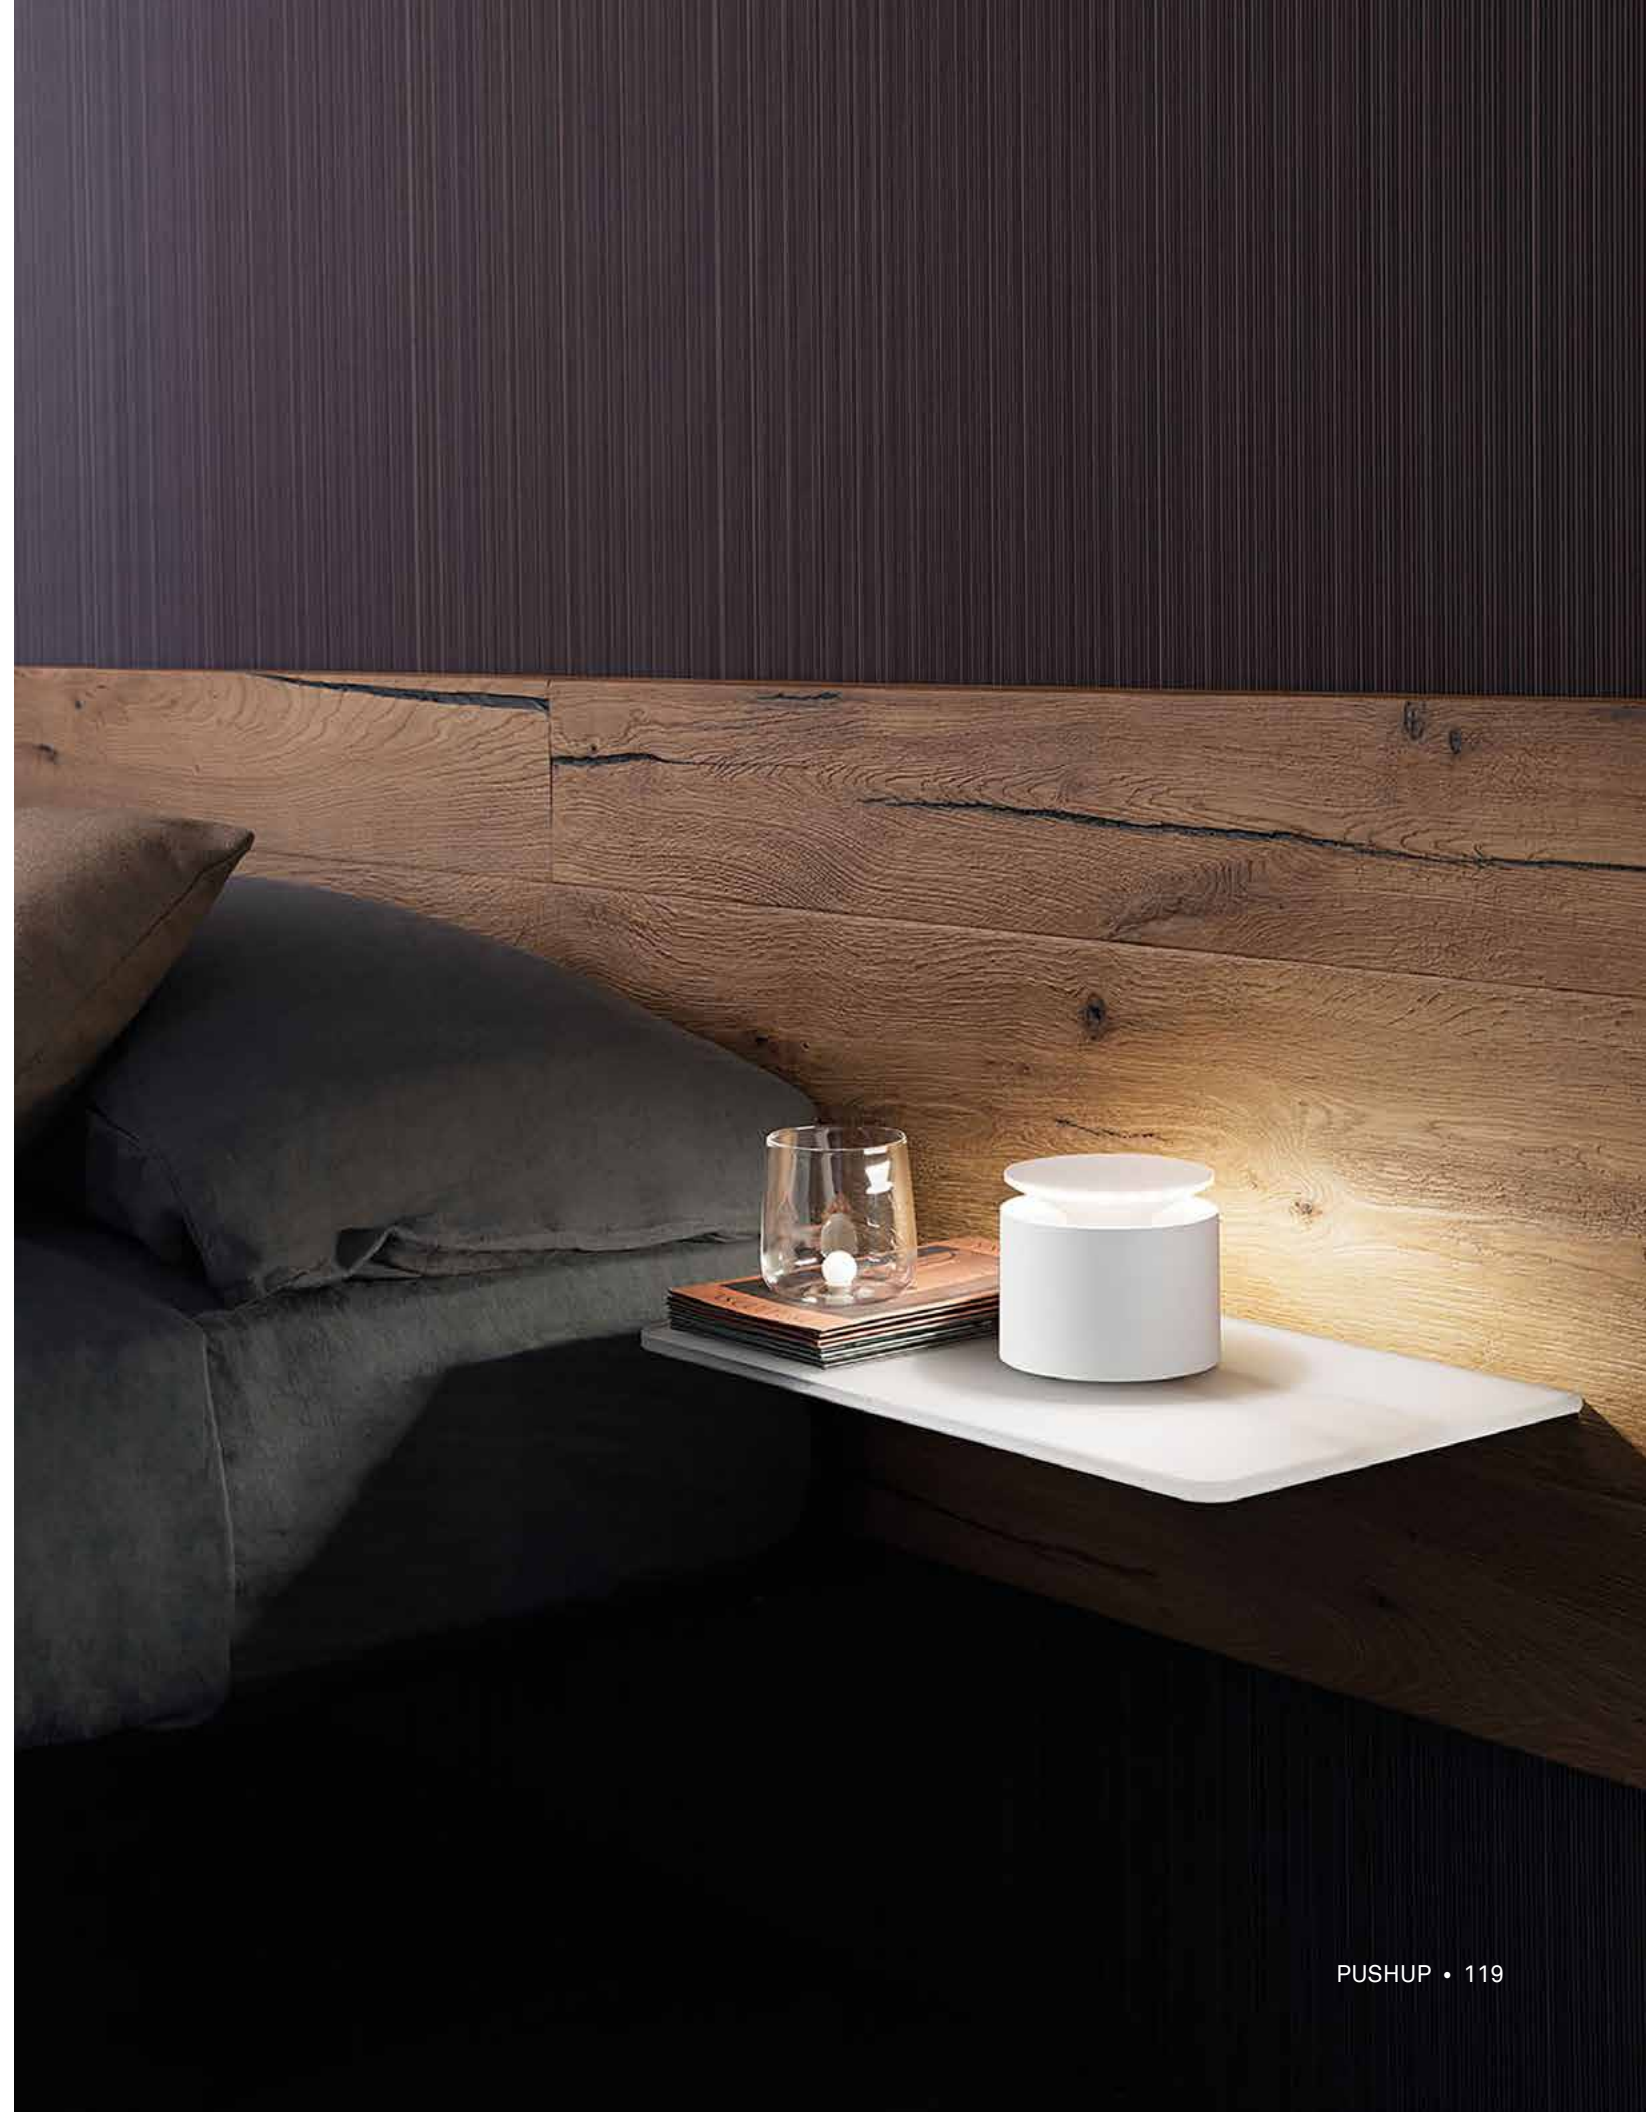

LD1050B3
White

LD1050R3
Rust