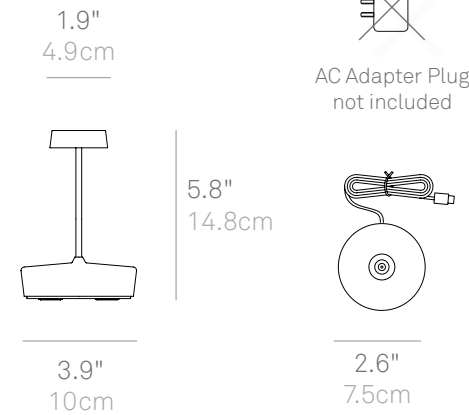

Rechargeable and replaceable Lithium Ion battery pack
Contact charging base
Battery lasts about 13 hours at full charge
Charging time approximately 6 hours
Polycarbonate light diffuser
Powder-coated finishes suitable for indoor or outdoor use

Glossy Gold and Glossy Chrome finishes may tarnish or peel if left outdoors for extended time periods

ACCESSORIES INCLUDED

Contact charging base