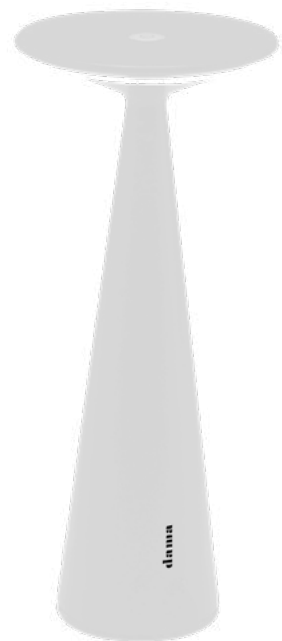

LD0610B3
White