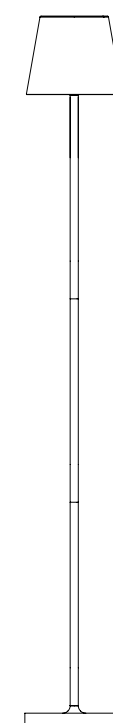

Poldina Pro L Floor Lamp

Poldina L brings light where you want it for reading or ambience in your living room, bedroom, or patio. Features touch-dimming control and has 3-CCT color temperature selection for 2200K (candle light), 2700K (warm white), and 3000K (cool white). The integrated LED module is designed and engineered to produce controlled downlight and a gentle uplight glow. The center column consists of 3 stems to allow the height to be adjusted from a minimum 20.4 inches to 48 inches.

TECHNICAL DATA

LED 5.5W • 479lm - 540lm - 550lm DIMMABLE
3-CCT (2200K/2700K/3000K) • CRI>80
100-240V • 50-60Hz • 5Vdc max 1A
IP54 Rated (Salt Spray Tested 500 hours)

6.5"
16.5cm

48"
122cm

34.2"
87cm

20.4"
52cm

13.8"
35cm

5.9" x 5.9"
15 x 15cm

6.6" x 6.6"
17 x 17cm

Rechargeable and replaceable Lithium Ion battery pack
Contact charging base
Battery lasts about 11 hours at full charge
Charging time approximately 11 hours
Powder-coated die-cast aluminum components
Polycarbonate light diffuser
Suitable for indoor or outdoor use

ACCESSORIES INCLUDED

Contact charging base
120V AC Adaptor Plug
3-Stem Kit