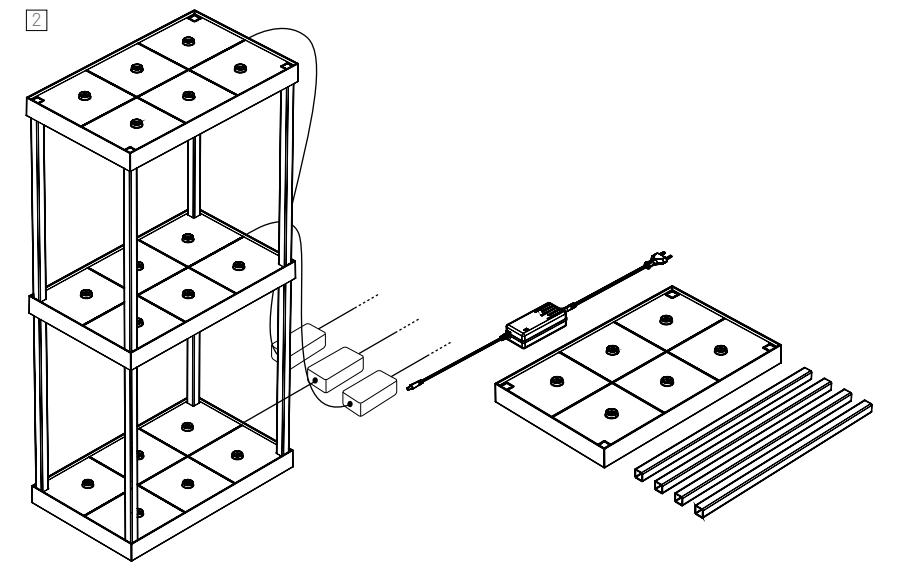

Modular up to 3 levels (18 lamps)