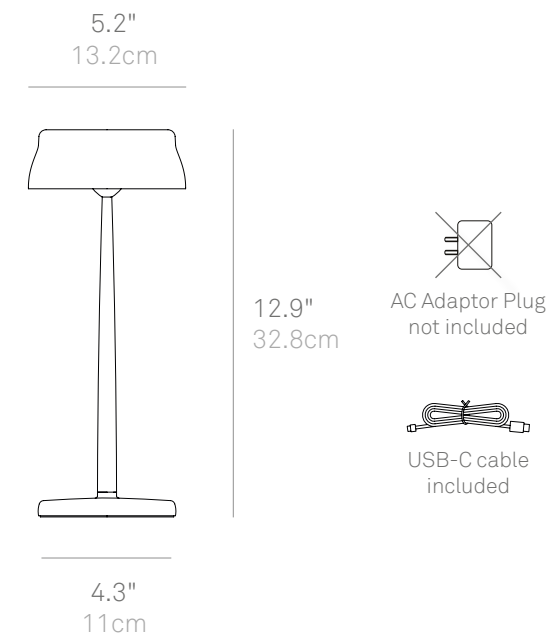

- Rechargeable and replaceable Lithium Ion battery pack
- Rechargeable with a USB-C cable
- Battery lasts about 8-58 hours at full charge depending on the luminous flux setting
- Charging time approximately 5 hours
- Prismatic polycarbonate light diffuser
- Anodized aluminum components
- Suitable for indoor or outdoor use
- Impact resistant (IK07) and Salt Spray tested 1500 hours

When using the magnetic feature, the head of the fixture can be removed from the stem for convenient charging.

ACCESSORIES INCLUDED

- Charging Cable with USB-C input
- 120V AC Adapter Plug not included
- Kit for magnetic attachment
- For mounting to desk or table