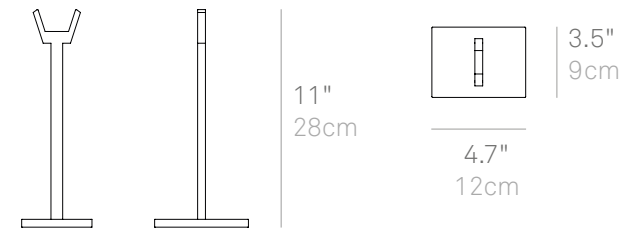

TECHNICAL DATA

Transparent PMMA stands

LD81400 (Pair)

Pencil Wall Brackets (Pair)

Pencil Wall Brackets turn Pencil into a wall mounted lamp. Based on positioning, it gives direct or indirect light. All three sizes of Pencil utilize the same LD0813 brackets.