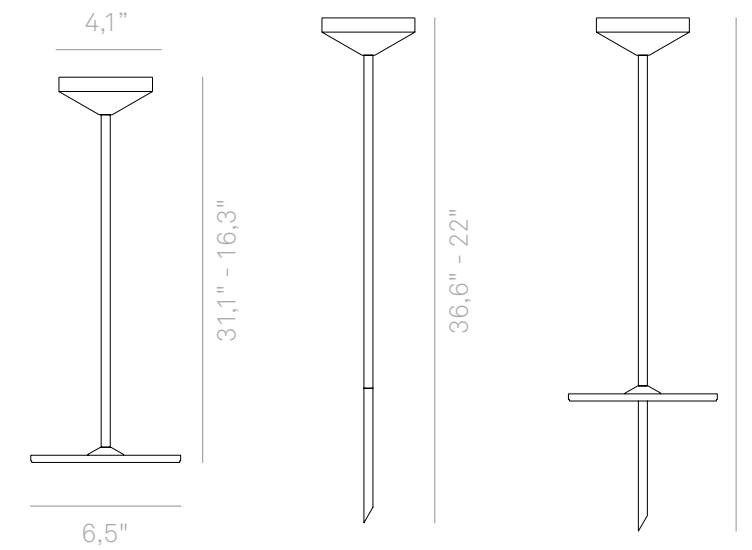

TECHNICAL DATA

Powder coated aluminum components

Lamps to be purchased separately