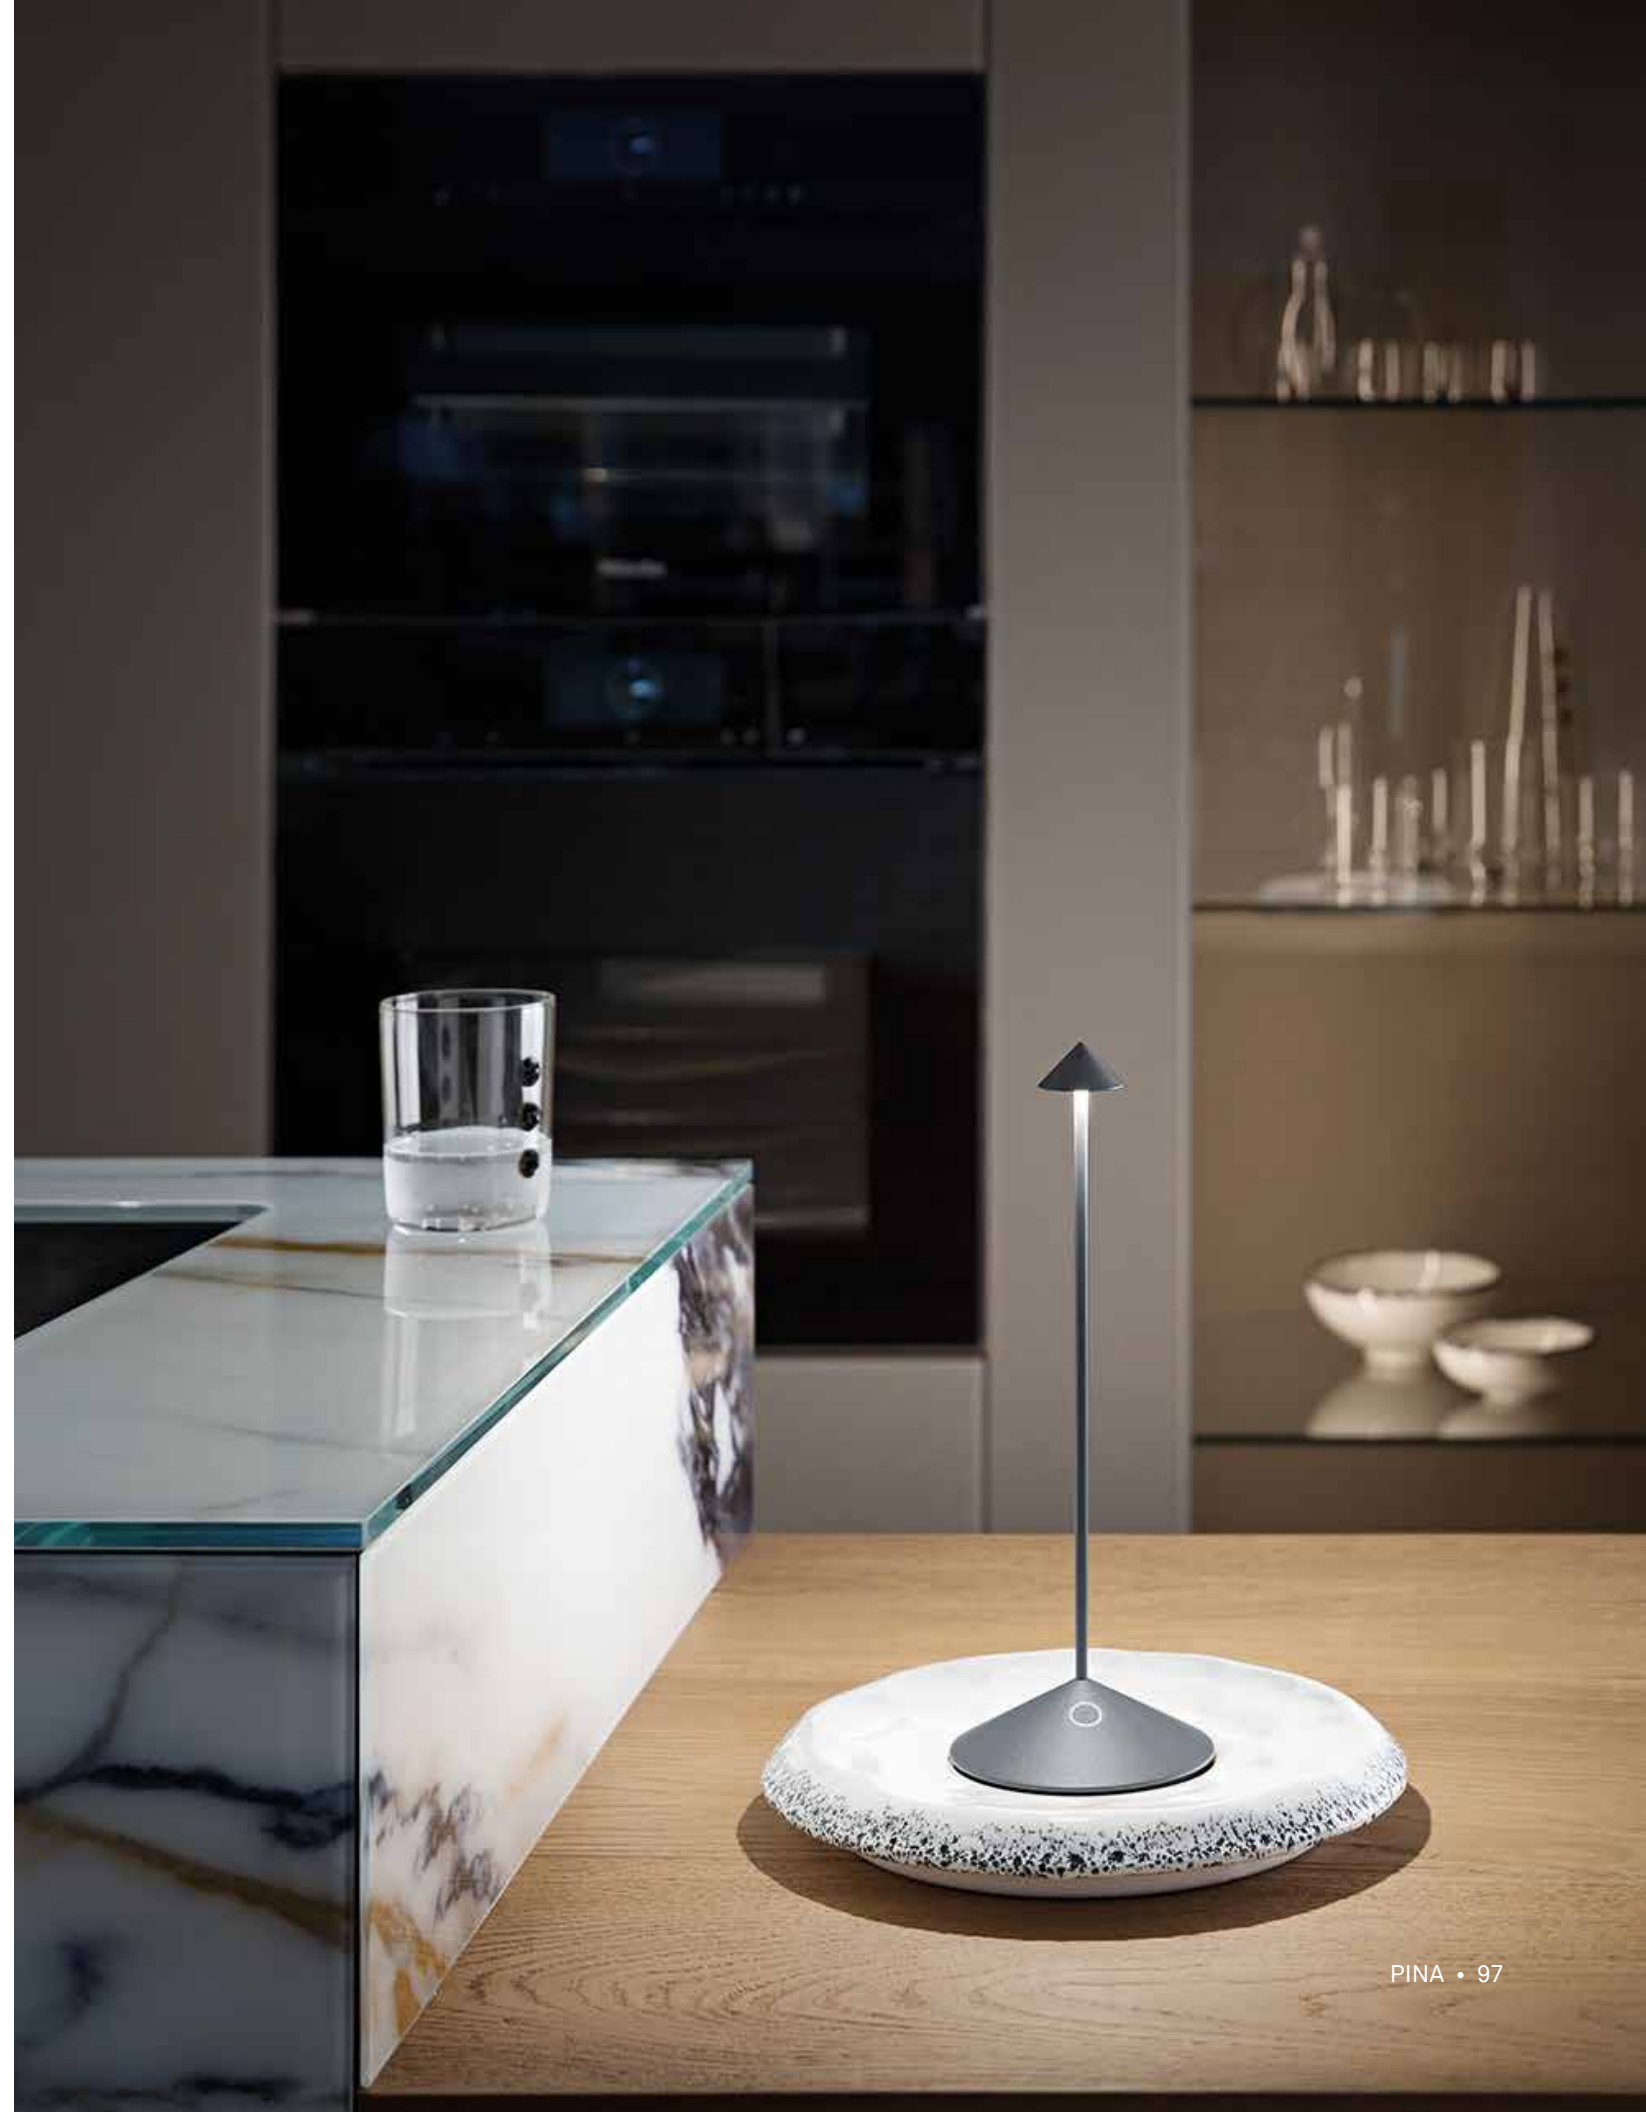

Swap

Swap Pro

NEW

This simple rechargeable lamp can be used as shown or accessorized with decorative glass, ceramic, or fabric shades which are sold separately and featured on pages 104-107. Features touch-dimming control at 2700K (warm light). The integrated LED module is designed and engineered to produce controlled downlight.