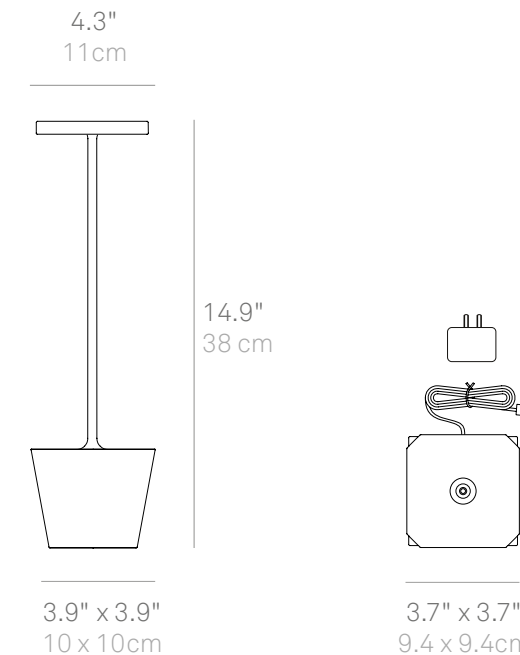

Rechargeable and replaceable Lithium Ion battery pack
Contact charging base
Battery lasts about 12 hours at full charge
Charging time approximately 6-7 hours
Powder-coated die-cast aluminum components
Polycarbonate light diffuser
Suitable for indoor or outdoor use

Flower arrangements and condiments not included

ACCESSORIES INCLUDED

Contact charging base
120V AC Adaptor Plug