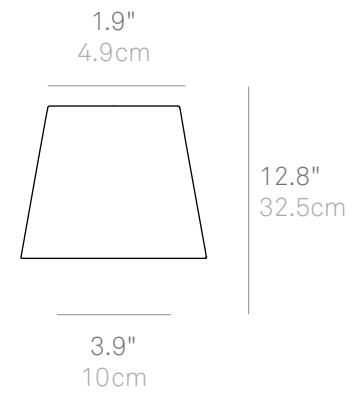

TECHNICAL DATA

Lamps to be purchased separately

SDZA-1010-103
Ceramic Sand/Light Blue