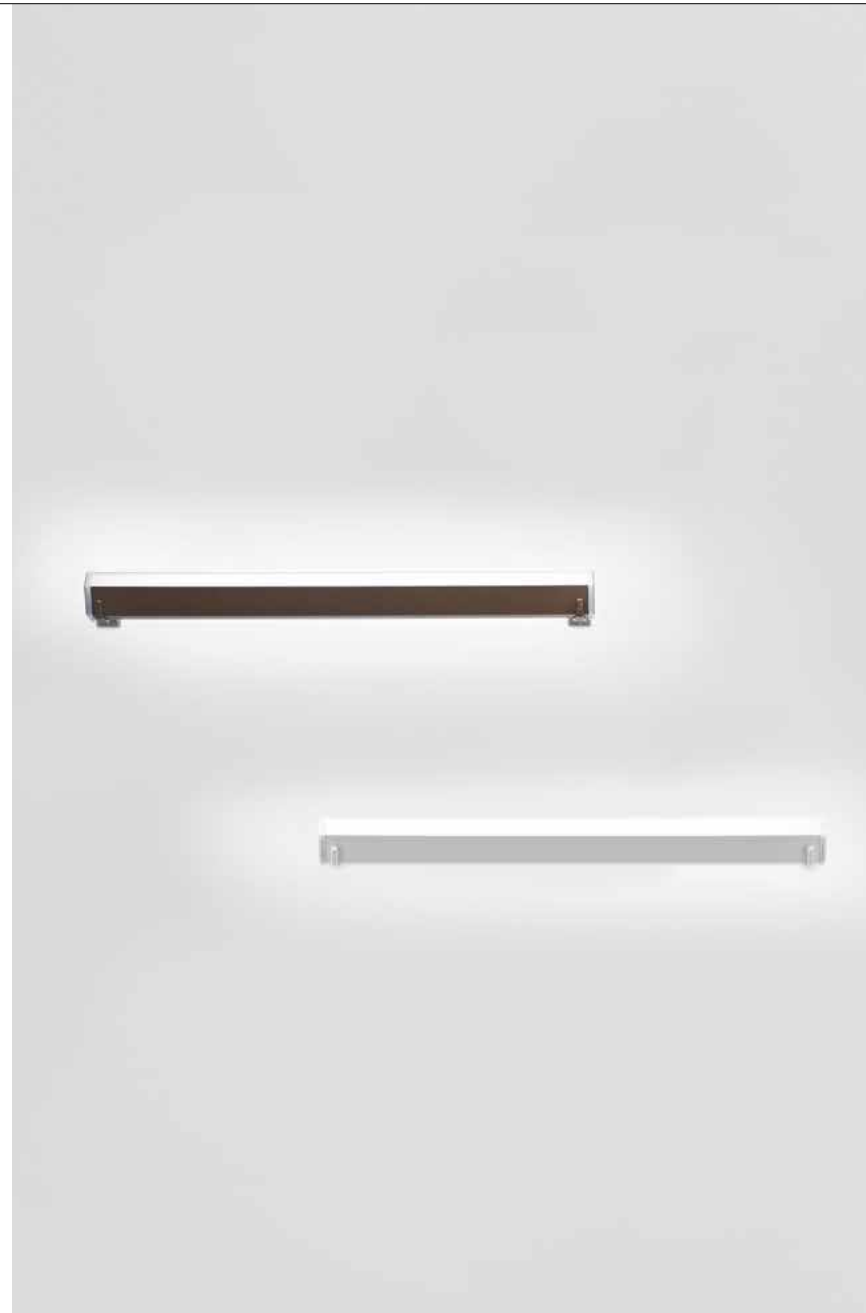

TECHNICAL DATA

Transparent PMMA stands

LD81400 (Pair)

Pencil Wall Brackets (Pair)

Pencil Wall Brackets turn Pencil into a wall mounted lamp. Based on positioning, it gives direct or indirect light. All three sizes of Pencil utilize the same LD0813 brackets.