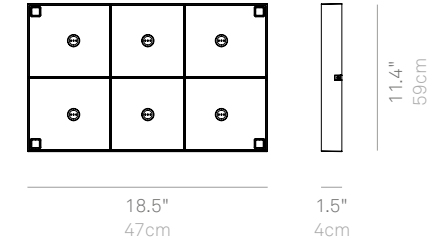

LD0490RP

Modular up to 4 carpets (48 lamps)

6-Lamp Multi-Contact Charging Carpet (Olivia, Olivia Mini, Ofelia, Theta)

45W
6 Lamps
Input: AC

Modular multi-contact charging base: they can be stacked (up to 3 levels) to simultaneously charge multiple sets of lamps. Particularly suitable for professional use.