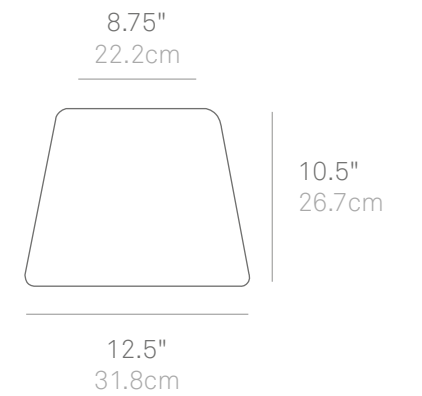

XXL (SDMM-360)

For Poldina XXL Floor