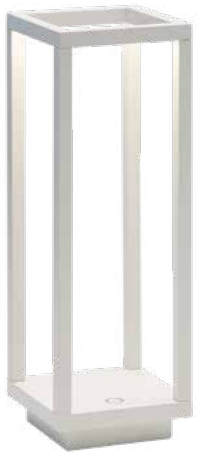

NEW

LD0258B3
White