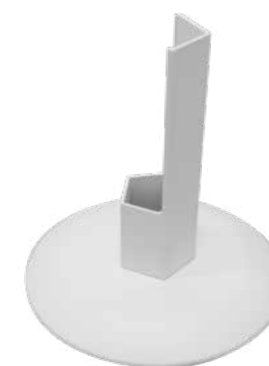

LD0816B3
White