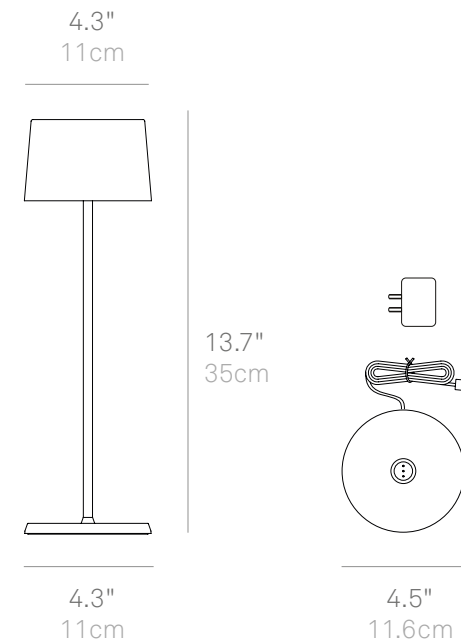

TECHNICAL DATA

LED 2.2W • 132/144/150lm DIMMABLE
3-CCT (2200K/2700K/3000K) • CRI>80
100-240V • 50-60Hz • 5Vdc max 1A
IP65 Rated (Salt Spray Tested 500 hours)

Rechargeable and replaceable Lithium Ion battery pack
Contact charging base
Battery lasts about 9 hours at full charge
Charging time approximately 6-8 hours
Powder-coated die-cast aluminum components
Prismatic polycarbonate light diffuser
Powder-coated finishes suitable for indoor or outdoor use
ETL Listing Pending