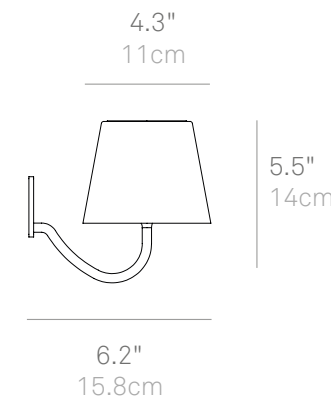

LD0688
Wall sconce with mounting bracket