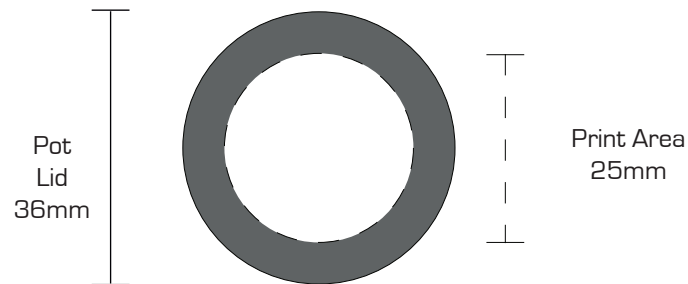

**SM1054
-1058**

Seed Pod

COLOURS

Please note if no colour reference is supplied we will print full colour digital direct from the artwork file supplied.

ARTWORK REQUIREMENTS

Format: All files must be supplied as Adobe PDF, Illustrator or EPS files

PROOFING ARTWORK

We make every effort to lay-up your artwork correctly.

Please take care to check your proof thoroughly as mistakes can occur during the design stage. We take no responsibility for any errors found after approval of final proof.

Please ensure all fonts are outlined or the font files are supplied as this may hold up the proofing process if not.

NOTES

**YOUR
BRAND
HERE...**