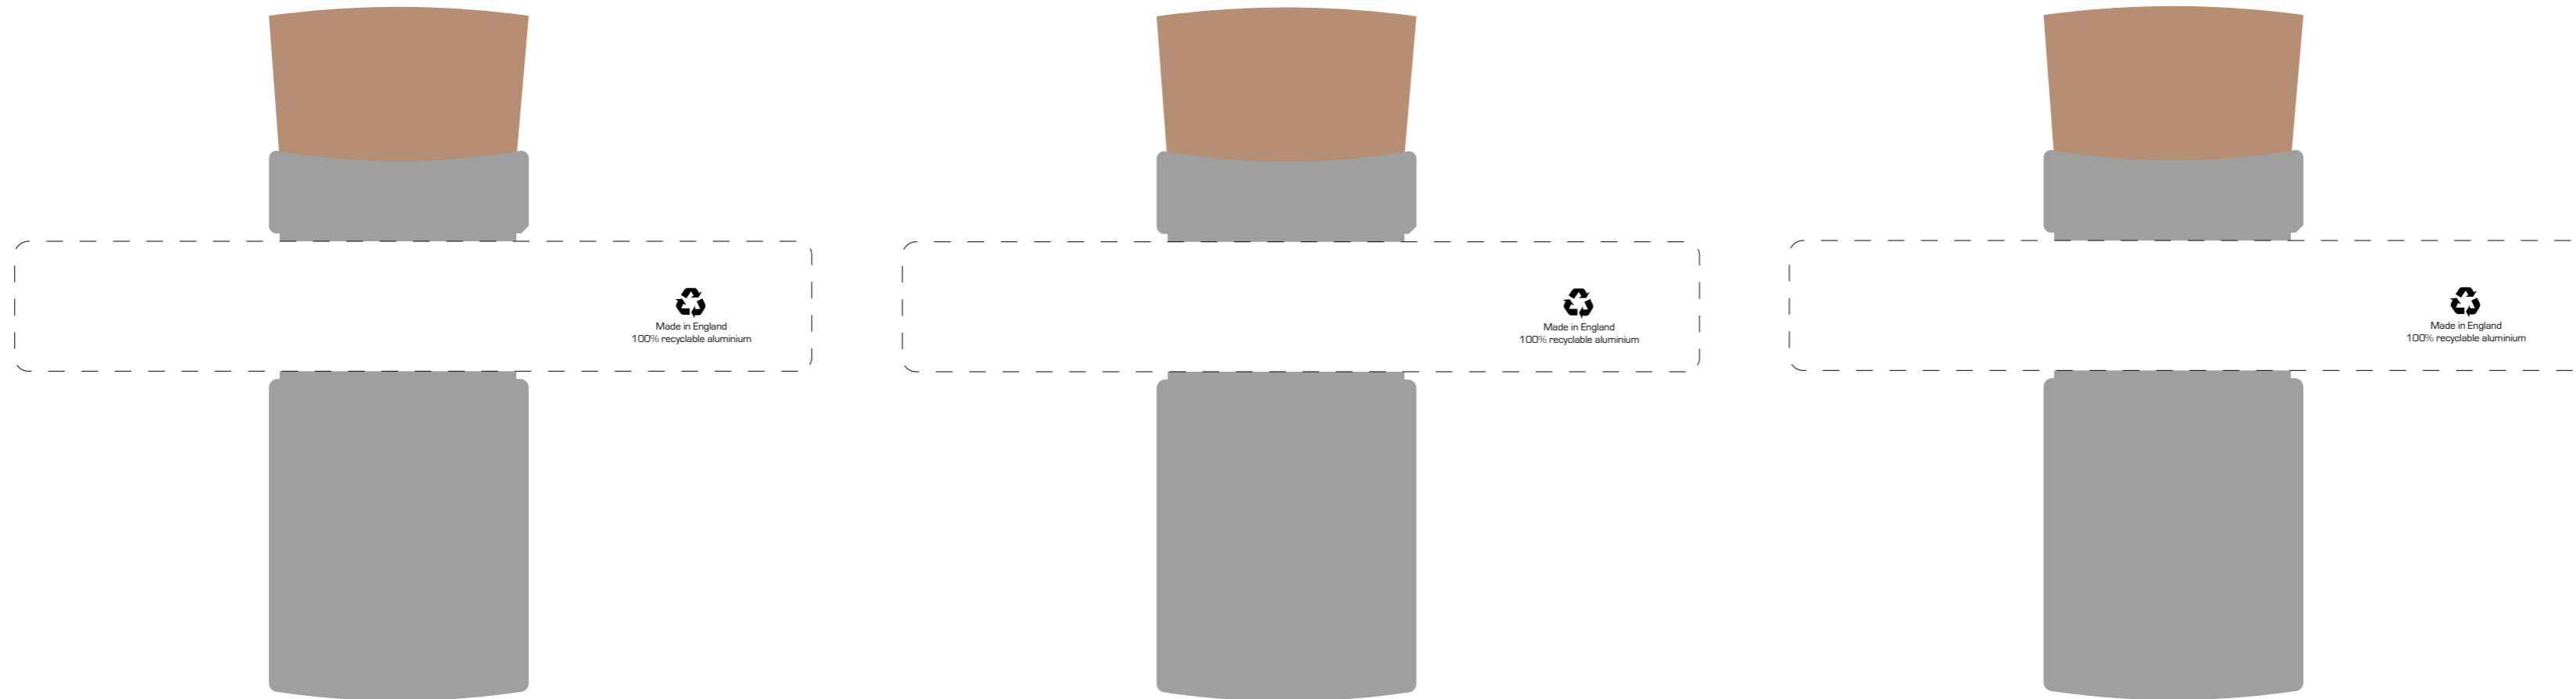

SM1024
-1029

Desk Top Garden Box Of 3 - Silver - Label

Product Size: 45x115mm
Print Area: 22x135mm

**YOUR
BRAND
HERE...**

COLOURS

Please note if no colour reference is supplied we will print full colour digital direct from the artwork file supplied.