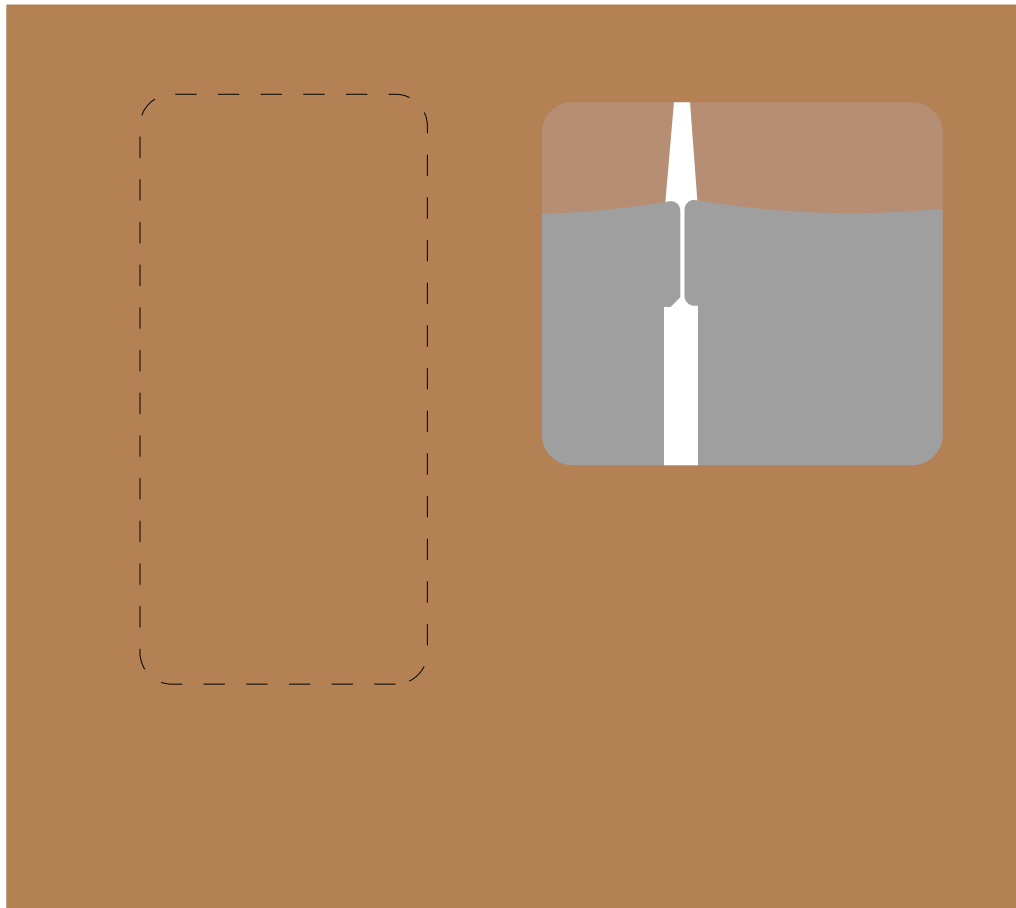

SM1024
-1029

Desk Top Garden Box Of 3 - Silver - Label

Product Size: 45x115mm
Print Area: 22x135mm

**YOUR
BRAND
HERE...**

COLOURS

Please note if no colour reference is supplied we will print full colour digital direct from the artwork file supplied.

Please ensure all fonts are outlined or the font files are supplied as this may hold up the proofing process if not.

NOTES

Seed Choices:

Bee Mix Garden
Herb Mix
Christmas Tree

**SM1024
-1029**

Desk Top Garden Box Of 3 - Silver - Box

Product Size: 150x120x45mm
Direct Print Area: 76x38mm

COLOURS

Please note if no colour reference is supplied we will print full colour digital direct from the artwork file supplied.

ARTWORK REQUIREMENTS

Format: All files must be supplied as Adobe PDF, Illustrator or EPS files