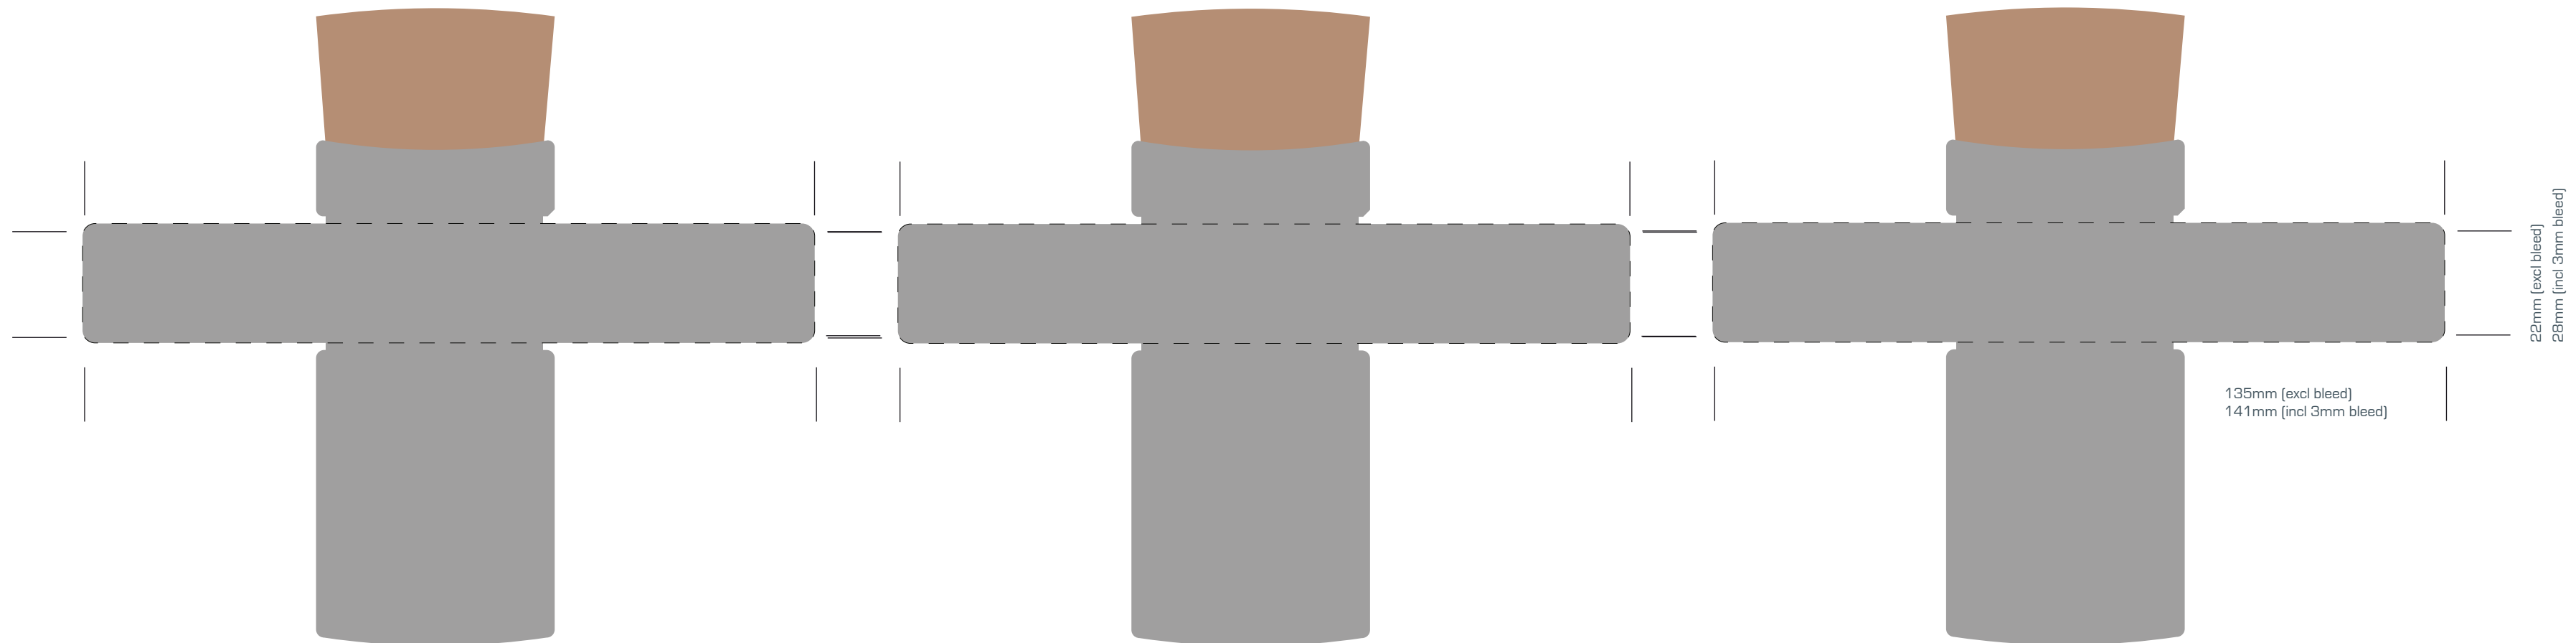

SM1024
-1029

Desk Top Garden Box Of 3 - Silver - 1 Colour Rotary Print

Product Size: 45x115mm
Printing Area: 22x133mm

**YOUR
BRAND
HERE...**

COLOURS

Please note if no colour reference is supplied we will print full colour digital direct from the artwork file supplied.

ARTWORK REQUIREMENTS

Format: All files must be supplied as Adobe PDF, Illustrator or EPS files

PROOFING ARTWORK

We make every effort to lay-up your artwork correctly.

Please take care to check your proof thoroughly as mistakes can occur during the design stage. We take no responsibility for any errors found after approval of final proof.

Please ensure all fonts are outlined or the font files are supplied as this may hold up the proofing process if not.

NOTES

Seed Choices:

- Bee Mix Garden
- Herb Mix
- Christmas Tree