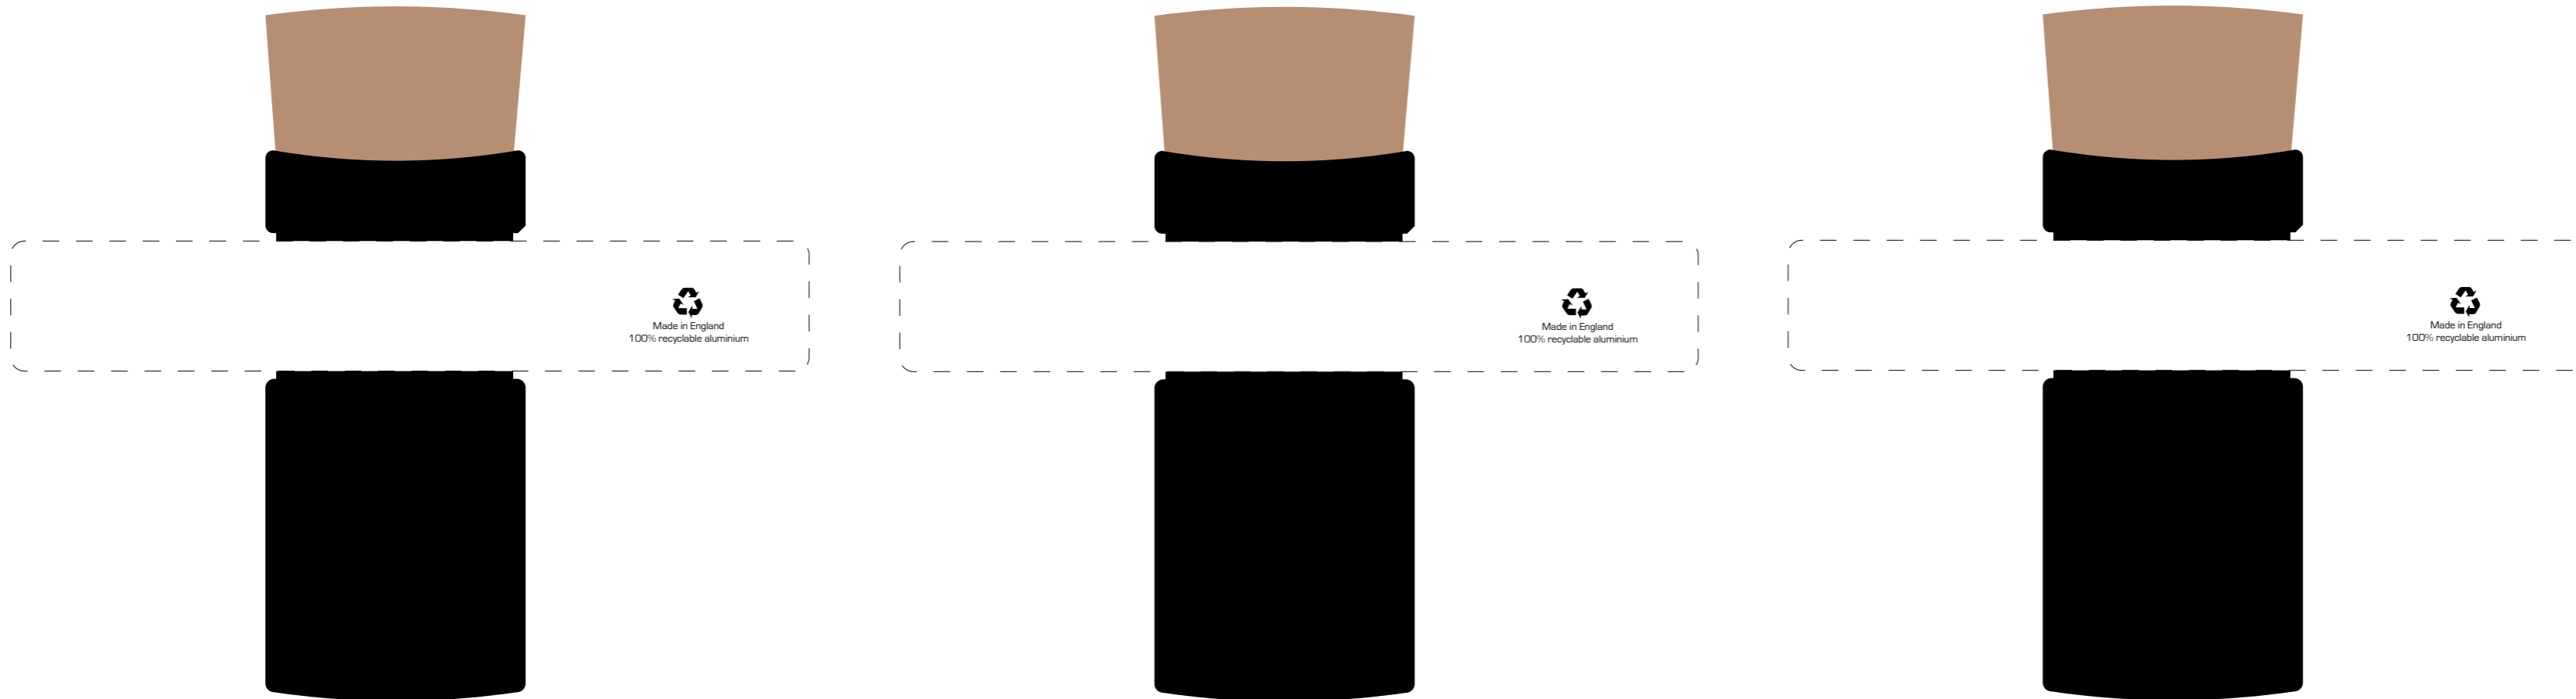

SM1024
-1029

Desk Top Garden Box Of 3 - Black - Label

Product Size: 45x115mm
Print Area: 22x135mm

**YOUR
BRAND
HERE...**

COLOURS

Please note if no colour reference is supplied we will print full colour digital direct from the artwork file supplied.