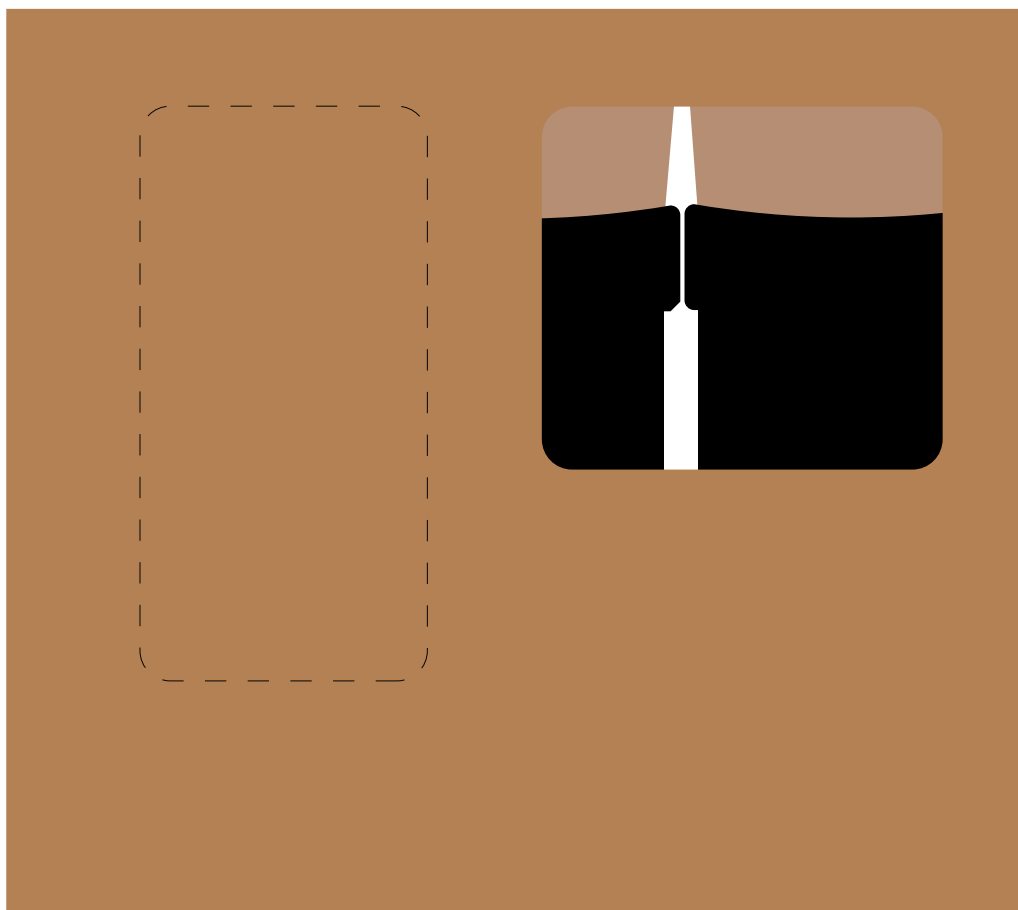

Product Size: 150x120x45mm

Direct Print Area: 76x38mm

COLOURS

Please note if no colour reference is supplied we will print full colour digital direct from the artwork file supplied.

ARTWORK REQUIREMENTS

Format: All files must be supplied as Adobe PDF, Illustrator or EPS files