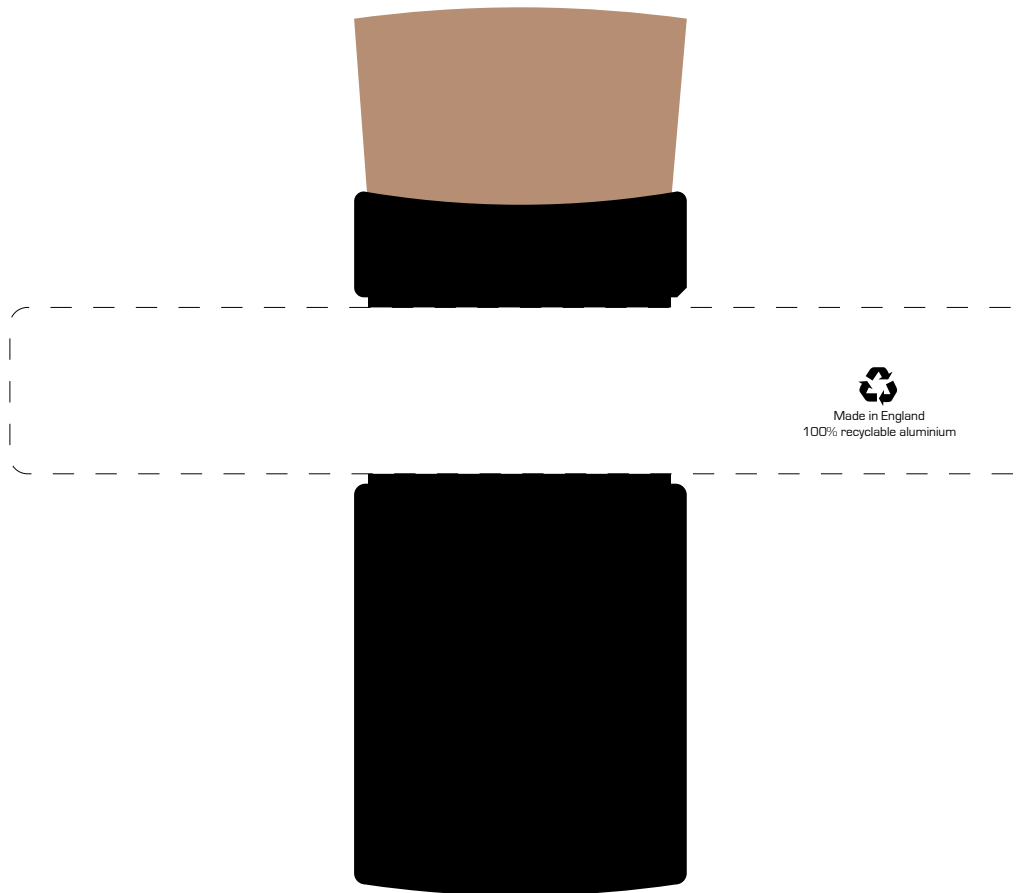

**SM1000  
-1011**

## Desk Top Garden - Black - Printed Label

Product Size: 45x115mm  
Print Area: 22x135mm

**YOUR  
BRAND  
HERE...**