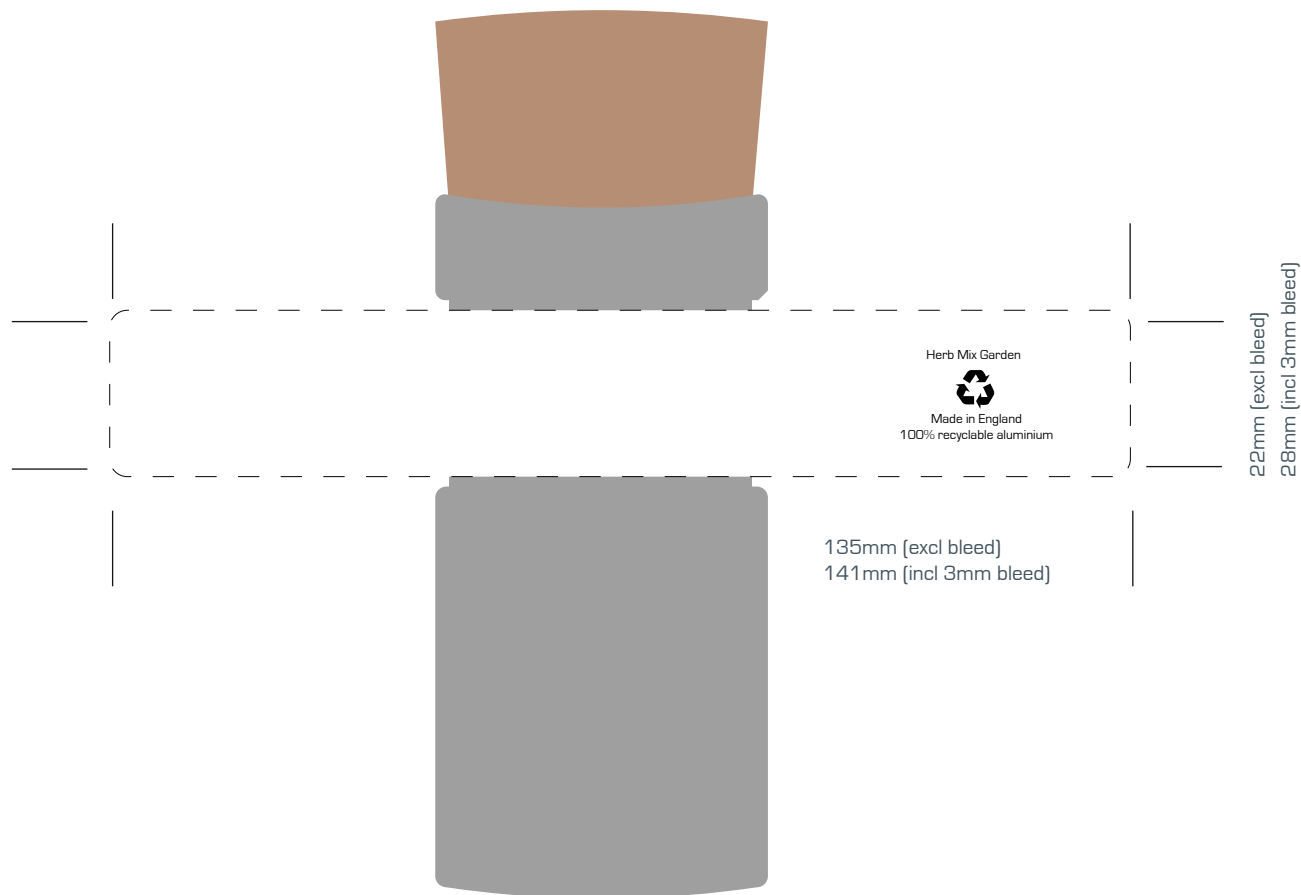

SM1008

# Silver Desktop Garden - Herb Mix

**Design will be printed on a white label.**

**This product contains Herb Mix.**