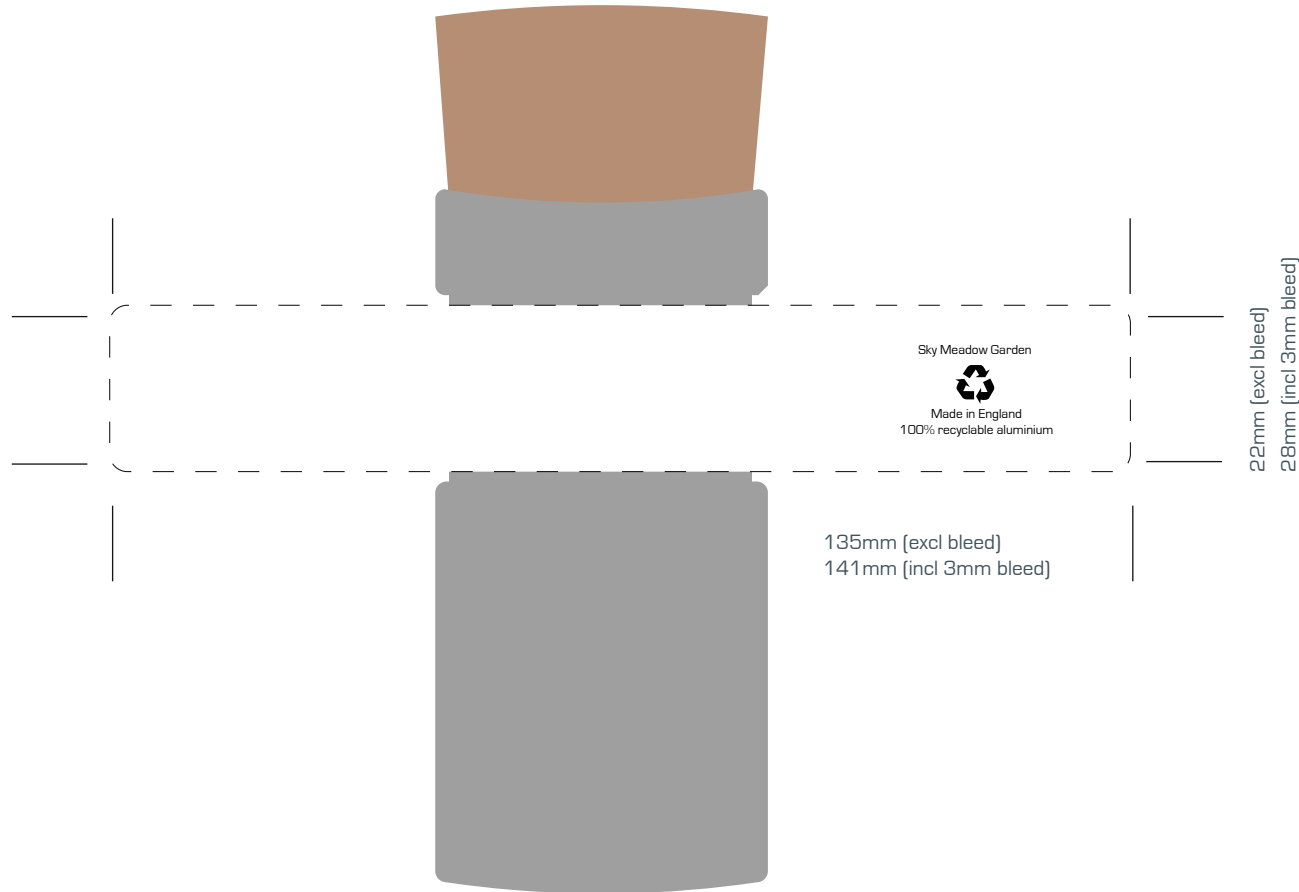

**SM1002**

# Silver Desktop Garden - Sky Meadow

**Design will be printed on a white label.**

**This product contains Sky Meadow Mix.**